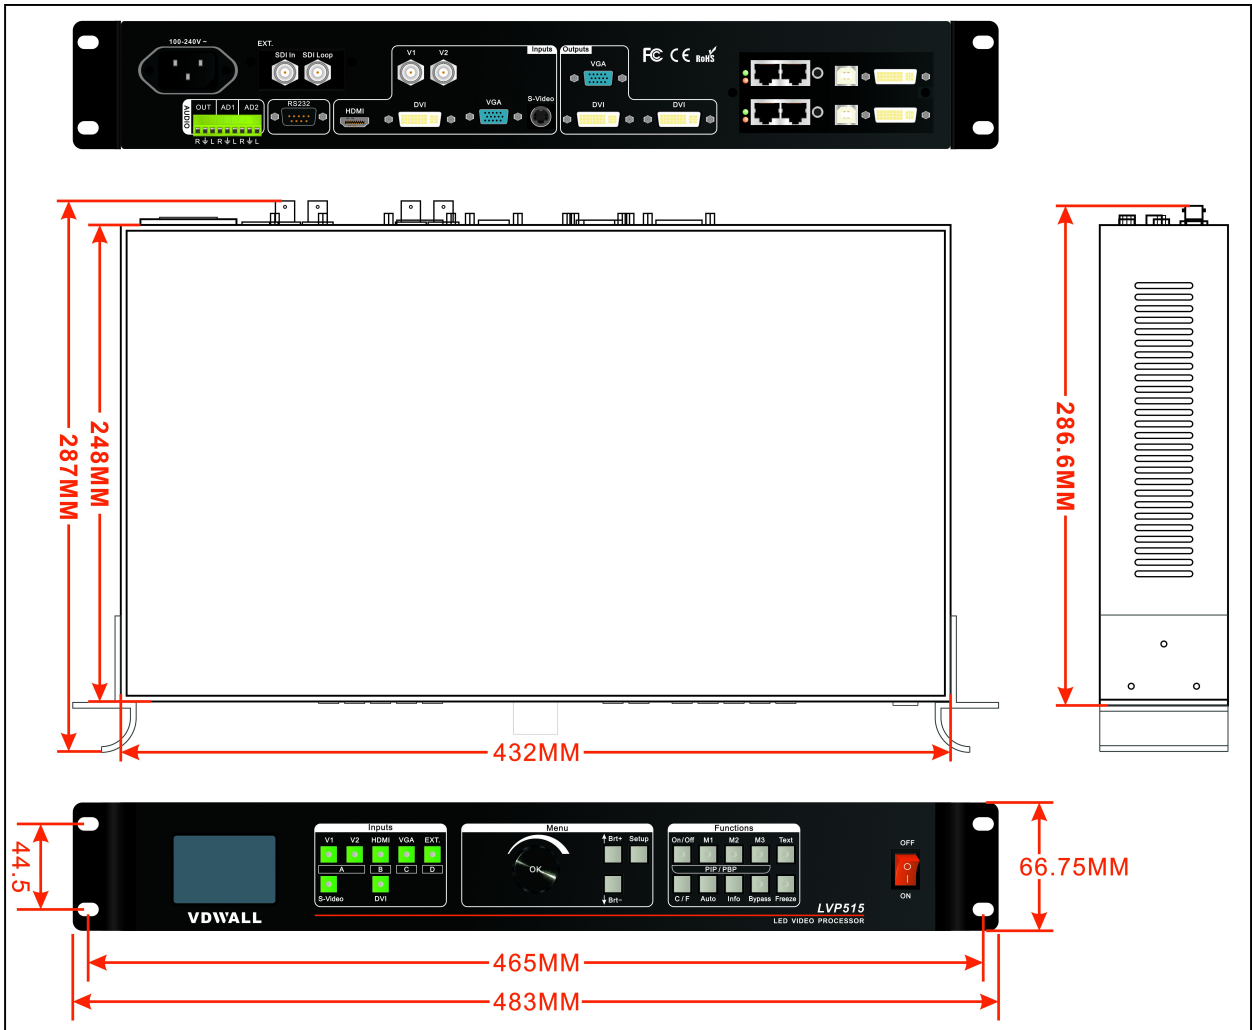

Dimensions