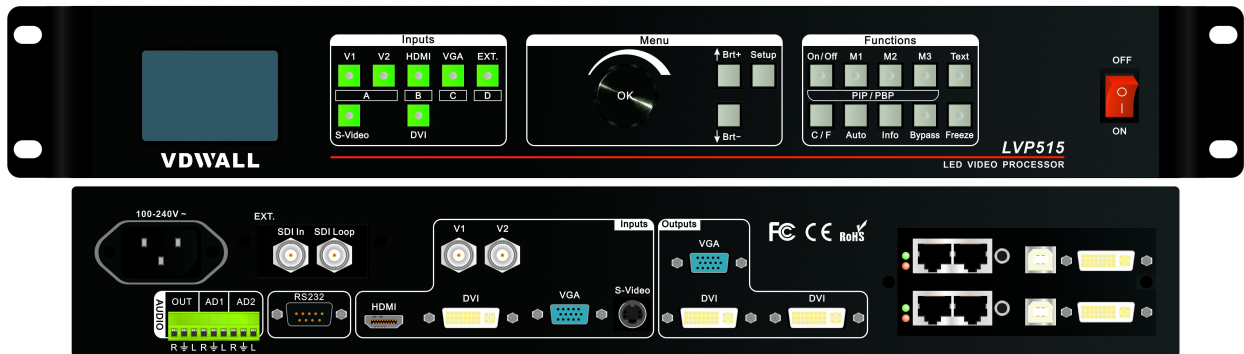

# LVP515

- ◆ 10+ Bit Faroudja® DCDI Cinema Processing
- ◆ New Faroudja® Real Color® processor
- ◆ Faroudja® TureLife™ Video Enhancer
- ◆ Seamless switch , fade in fade out, blend.
- ◆ Frame synchronous technology, no miss alignment or delay
- ◆ PIP/PBP display in any size and in any place
- ◆ 3 custom PIP/POP display modes, which can be switched by pressing one button
- ◆ User define DVI EDID to realize point-to -point display.
- ◆ User define output format to reach maximal horizontal width 3840 or vertical height 1920.
- ◆ 2 channels can be configured to connect external stereo audio, plus HDMI and SDI audio, there are 4-channel audio for synchronous switch
- ◆ 2 LED Transmission Cards Built-in ability (sending cards are optional)

◆ 24/7 Application

Specifications

inputs		
nums/type	2×Video 1×S-Video 1×VGA (RGBHV) 1×HDMI (VESA/CEA-861) 1×DVI (VESA) 1×EXT. (SD-SDI/HD-SDI/3G-SDI)	
Video system	PAL/NTSC	
composite video scope/ Impedance	1V (p_p) / 75Ω	
S-Video scope/ Impedance	Y: 1.0V (p_p) / 75Ω, C: 0.35V (p_p) / 75Ω	
VGA format	PC (VESA)	≤2048x1152_60Hz
VGA scope/ Impedance	R、G、B = 0.7 V (p_p) / 75Ω	
DVI format	PC (VESA)	≤2304x1152_60Hz
HDMI format (HDCP)	PC (VESA)	≤2304x1152_60Hz
	HDMI1.3 (CEA-861)	≤1920x1080p_60Hz
SDI format	SMPTE259M-C	480i_60Hz
	SMPTE 292M	576i_50Hz
	SMPTE 274M/296M	720p、1080i、1080p
	SMPTE 424M/425M	
audio	2.0Vp-p/10KΩ	
Input ports	VGA: 15pin D_Sub(female) DVI: 24+1 DVI_D Video: BNC S-Video: 4pin mini DIN(female) SDI : BNC	
outputs		
Nums/type	1×VGA (RGBHV) 2×DVI	
DVI format	1024×768_60/75Hz 1080×1920_60 Hz 1200×1600_60 Hz 1280×1024_60/75Hz 1366×768_60Hz 1440×900_60Hz 1536×1536_60 Hz 1600×1200_60Hz 1920×1080_50/60Hz	