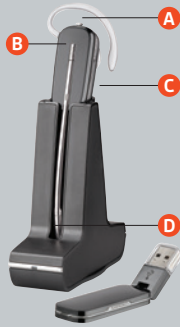

SAVI 420
Over-the-head (binaural)

SAVI 410
Over-the-head (monaural)

Wireless freedom

SAVI 400 SERIES

KEY FEATURES

- A** One-touch vol +/-, mute, flash
- B** One-touch call answer/end
- C** Hot swappable battery for unlimited talk time*
- D** Noise-cancelling microphone

SAVI 440/445
Convertible

SAVI 430
Over-the-ear

SAVI 420
Over-the-head
(binaural)

SAVI 410
Over-the-head
(monaural)

SUPERIOR CALL MANAGEMENT

- Manage PC voice communications and multi-media with the only DECT wireless system on the market
- Hot swappable battery lets you change battery midconversation delivering unlimited talk time (W440/445)*
- One-touch call answer/end/flash, vol+/-, mute from the headset for simple PC call management
- An energy-efficient adaptive power system, delivers longer talk and standby times