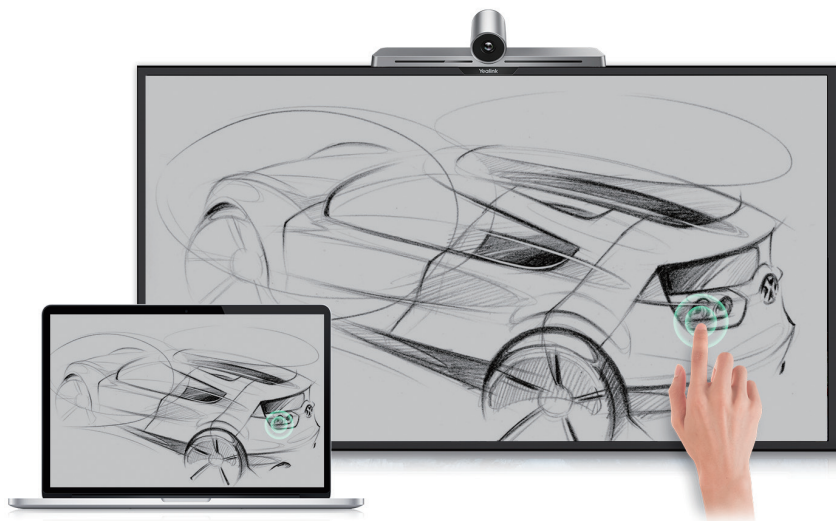

## WPP20, Yealink Wireless Presentation Pod Plug and Play, The Easiest Way of Content Sharing

WPP20 is a wireless presentation pod that partners with the Yealink new generation video conferencing system to offer a high-quality content sharing experience. Adopting 5G Wi-Fi network connectivity, WPP20 enables content sharing on an external display with just a single tap. When paired with the Yealink video conferencing system and a touchscreen television, WPP20's embedded meeting assistant software offers rich functionality such as inviting participants, conference recording and even reverse control of the laptop from the television screen. This rich feature set transforms any conference room into a hassle-free space for team collaboration.

## One-click, Trouble-free Presentations

- Easy Sharing. WPP20 connects to Yealink's 5GHz 802.11ac Wi-Fi network without the need for a router. With its excellent anti-interference capability, content sharing is smoother and easier than ever.
- Instant installation. Simply plug in WPP20 to a laptop via the universal USB port for a quick connection with the conferencing system. Users can click the button and start content sharing immediately, without any additional apps or software.
- Eliminate cabling. The wireless connectivity eliminates the cabling mess in the area between the display and the conference desk, reducing deployment costs and enabling a clutter-free meeting space.

## Intuitive Reverse Control for Interactive Television

Interoperable with a touchscreen television, reverse control of the computer or laptop is easily enabled by clicking or dragging directly on your interactive television when paired with the Yealink video conferencing system and a touchscreen television.