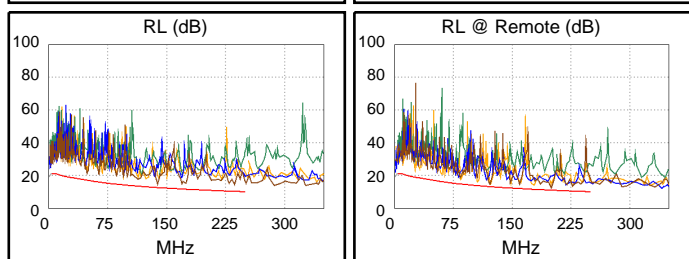

Compliant Network Standards:
10BASE-T   100BASE-TX   100BASE-T4
1000BASE-T   2.5GBASE-T   5GBASE-T
ATM-25   ATM-51   ATM-155
100VG-AnyLan   TR-4   TR-16 Active
TR-16 Passive