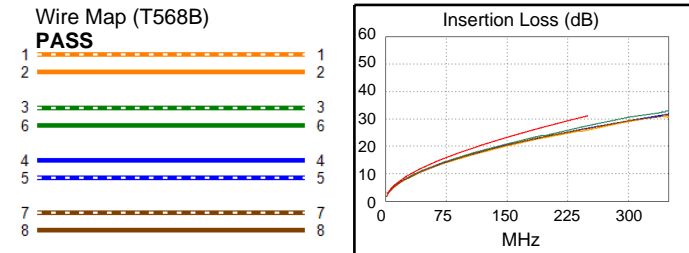

Remote: Versiv

S/N: 3791263

Software Version: V6.5 Build 5

Calibration Date: 11/15/2019

Adapter: DSX-5000R (DSX-PLA004)

S/N: 3991172

Length (m), Limit 90.0	[Pair 1,2]	88.9
Prop. Delay (ns), Limit 498	[Pair 3,6]	449
Delay Skew (ns), Limit 44	[Pair 3,6]	19
Resistance (ohms), Limit 21.00	[Pair 3,6]	12.91
Resist. Unbal. (ohms), Limit 0.380	[Pair 7,8]	0.044
Resist. P2P Unbal. (ohms), Limit 0.450	[Pair 1,2-3,6]	0.117
Insertion Loss Margin (dB)	[Pair 3,6]	3.9
Frequency (MHz)	[Pair 3,6]	250.0
Limit (dB)	[Pair 3,6]	31.1

Worst Case Margin Worst Case Value

PASS	MAIN	SR	MAIN	SR
Worst Pair	3,6-4,5	3,6-4,5	3,6-4,5	3,6-4,5
NEXT (dB)	4.0	2.4	4.0	3.0
Freq. (MHz)	230.0	221.5	230.0	244.0
Limit (dB)	35.9	36.2	35.9	35.5
Worst Pair	3,6	3,6	3,6	3,6
PS NEXT (dB)	5.2	3.5	5.3	3.6
Freq. (MHz)	239.5	221.5	247.5	244.5
Limit (dB)	33.0	33.6	32.8	32.9