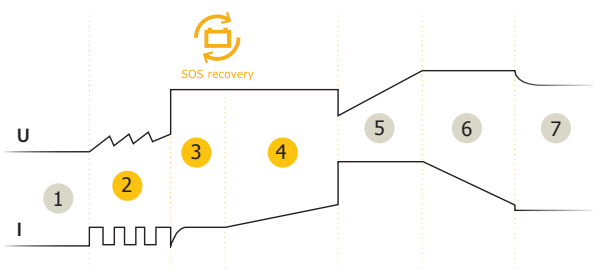

## HIGH PERFORMANCE CHARGE

- The **7 step charging curve** ensures maximum battery performance and longevity.
- It recovers deeply discharged batteries >2V (*SOS Recovery* ).

- 1 Analysis
- 2 Recovery
- 3 Test
- 4 Desulfation
- 5 Charge
- 6 Absorption
- 7 Maintenance charging (floating)

## ERGONOMIC

- Ultra-compact design, light and portable.
- Quick / easy to connect waterproof connectors.
- Resistant to dust and water ingress (IP65 - not waterproof).
- Can be attached to a wall.

Supplied with :

Clamps  
(45 cm)

Eyelets - M6  
(45 cm)

Male connector  
(145 cm)

## ACCESSORIES

Extension  
2.5 m - 029057

Cigarette lighter kit  
35 cm - 029439

Charging indicator  
56 cm

M6  
029200

Eyelet connector  
45 cm - M6  
029194

50/60 Hz	⚡	I <sub>charge</sub>	V	Charge	Maintenance	Z <sub>z</sub>	Ondulation/ Ripple	Charging curve	kg	mm	mm	mm	SOS recovery	IP	↔
220-240 V AC	130 W	6 A	6/12 V	1.2 < 125 Ah	1.2 < 170 Ah	<1 Ah/ month	<150 mV Rms	IU <sub>0</sub> U	7 step	0.85	190 x 100 x 52	195 x 365 x 70	Automatic >2V	IP 65	2 m
		4 A	24 V	15 < 100 Ah	15 < 140 Ah										