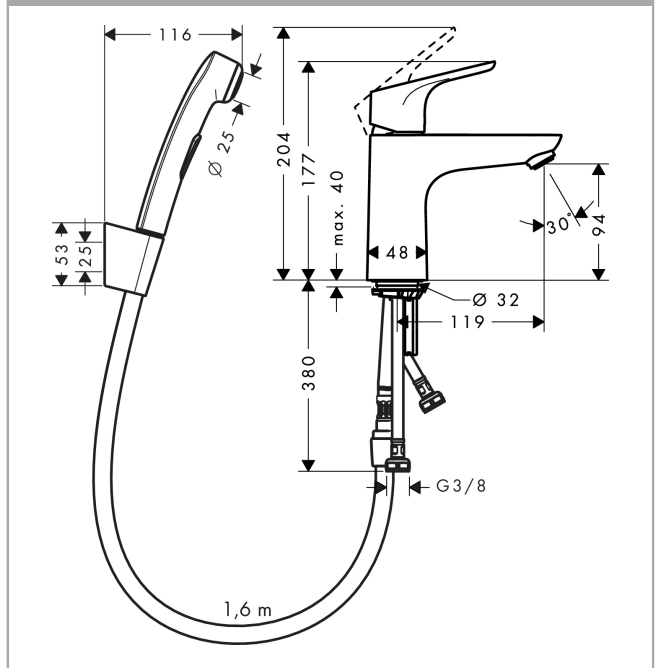

Focus

Single lever basin mixer 100 with bidette hand shower and shower hose 160 cm

Surfaces: **Chrome** Article Number: **31927000**

Description

product features

- consists of: single lever basin mixer, bidette hand shower, shower holder, shower hose, waste set
- projection 119 mm
- normal spray
- spray type Bidette: shower spray
- flow rate at 3 bar: 5 l/min
- ceramic cartridge
- temperature limitation adjustable
- suitable for continuous flow water heaters
- push-open waste set G 1¼
- connection type: G ¾ connections
- connection dimension: DN15

Technology

Product image

Scale drawing

Flowchart