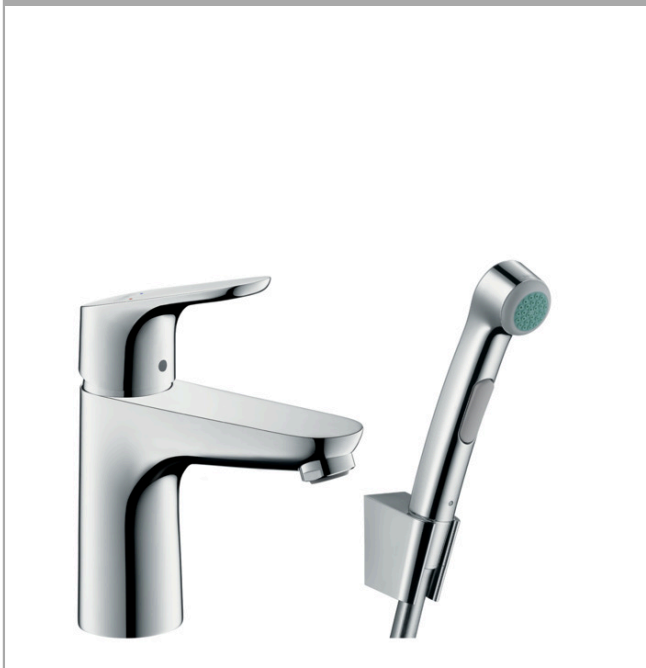

Focus

Single lever basin mixer 100 with bidette hand shower and shower hose 160 cm

Surfaces: **Chrome** Article Number: **31927000**

Description

product features

- consists of: single lever basin mixer, bidette hand shower, shower holder, shower hose, waste set
- projection 119 mm
- normal spray
- spray type Bidette: shower spray
- flow rate at 3 bar: 5 l/min
- ceramic cartridge
- temperature limitation adjustable
- suitable for continuous flow water heaters
- push-open waste set G 1¼
- connection type: G ¾ connections
- connection dimension: DN15

Technology

Product image

Scale drawing

Flowchart