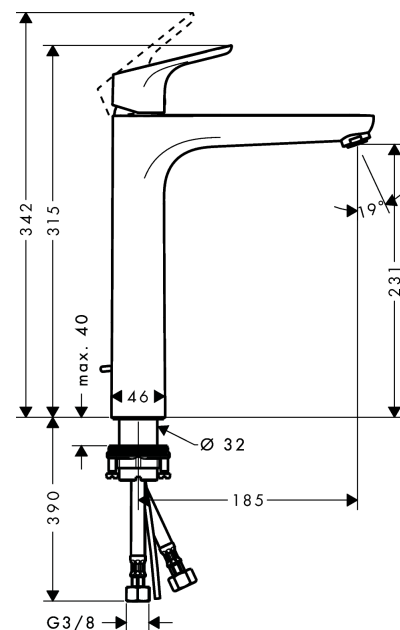

Focus

Single lever basin mixer 230 with pop-up waste set

Surfaces: **Chrome** Article Number: **31531000**

Description

product features

- consists of: single lever basin mixer, waste set
- ComfortZone 230
- projection 185 mm
- normal spray
- flow rate at 3 bar: 5 l/min
- ceramic cartridge
- temperature limitation adjustable
- suitable for continuous flow water heaters
- pop-up waste set G 1¼
- material waste set: metal
- connection type: G ¾ connections
- connection dimension: DN15

Technology

Product image

Scale drawing

Flowchart