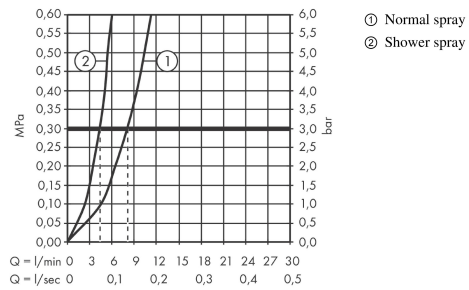

Talis M54

Single lever kitchen mixer 210, pull-out spray, 2jet

Surfaces: **Stainless Steel Finish** Article Number: **72800800**

Description

product features

- ComfortZone 210
- swivel range adjustable in 4 steps 60°, 110°, 150° or 360°
- laminar spray, shower spray
- lockable shower spray, spray returns through pressing spray diverter and spray returns automatically through handle closing
- quick connect hose
- connection dimension: DN15
- maximum flow rate at 3 bar: 8 l/min
- ceramic cartridge
- connection type: G 3/8 connections
- integrated non-return valve
- suitable for continuous flow water heaters

Technology

Product image

Scale drawing

Talis M54

Single lever kitchen mixer 210, pull-out spray, 2jet

Surfaces: **Stainless Steel Finish** Article Number: **72800800**

Flowchart

Talis M54
Single lever kitchen mixer 210, pull-out spray, 2jet
 Surfaces: **Stainless Steel Finish** Article Number: **72800800**

Exploded Drawing

Year of production: >04/20

Talis M54

Single lever kitchen mixer 210, pull-out spray, 2jet

Surfaces: **Stainless Steel Finish** Article Number: **72800800**

Spare part list

Year of production: >04/20