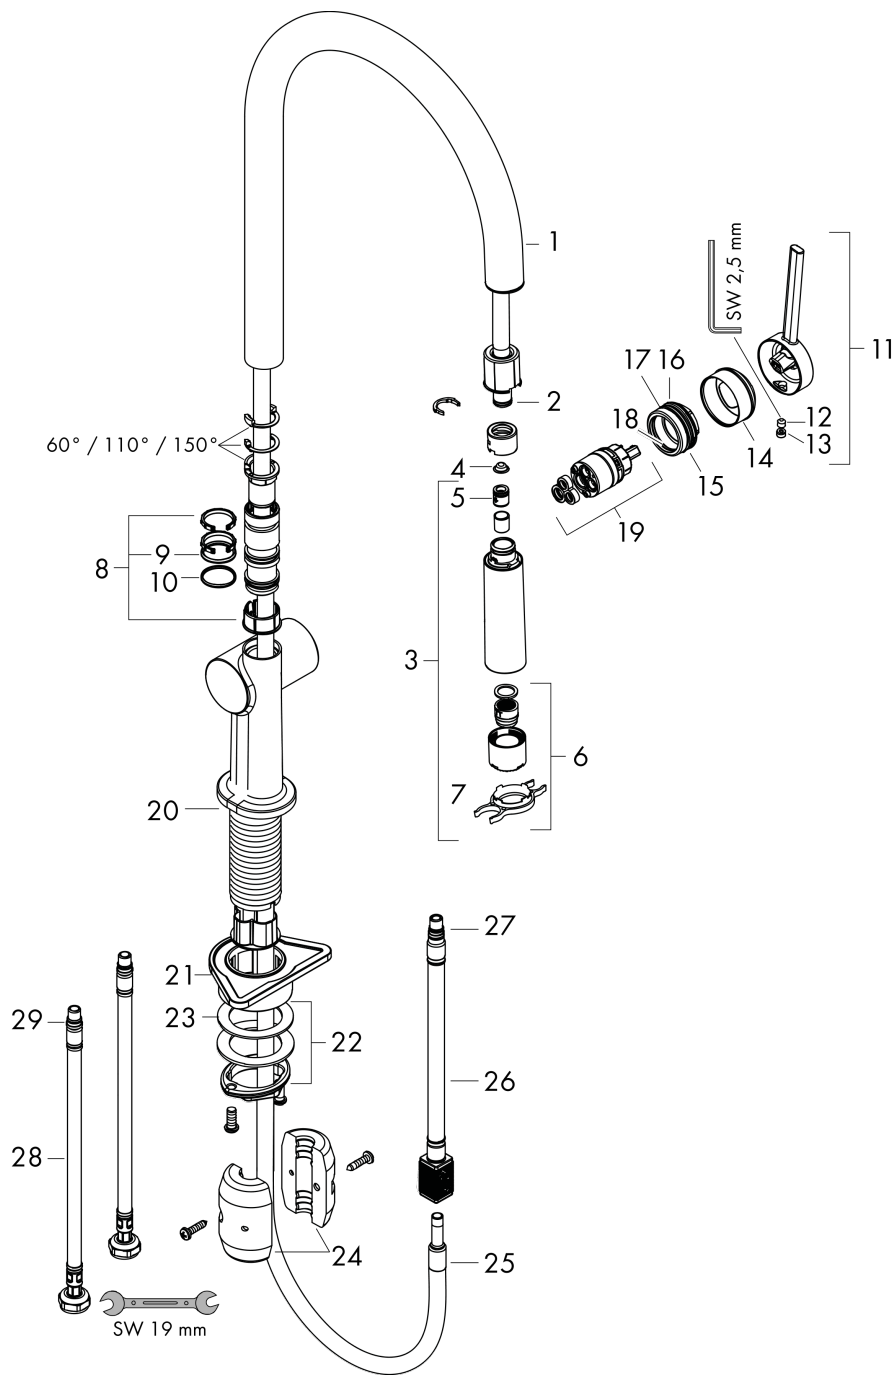

Talis M54

Single lever kitchen mixer 210, pull-out spray, 2jet

Surfaces: **Stainless Steel Finish** Article Number: **72800800**

Description

product features

- ComfortZone 210
- swivel range adjustable in 4 steps 60°, 110°, 150° or 360°
- laminar spray, shower spray
- lockable shower spray, spray returns through pressing spray diverter and spray returns automatically through handle closing
- quick connect hose
- connection dimension: DN15
- maximum flow rate at 3 bar: 8 l/min
- ceramic cartridge
- connection type: G 3/8 connections
- integrated non-return valve
- suitable for continuous flow water heaters

Exploded Drawing

Year of production: >04/20

Talis M54

Single lever kitchen mixer 210, pull-out spray, 2jet

Surfaces: **Stainless Steel Finish** Article Number: **72800800**

Spare part list

Year of production: >04/20

Pos.	Description	Article Number	Price	PU
1	spout cpl.	93739800	-	1
2	O-ring 8x2	98112000	-	1
3	handspray	93741800	-	1
4	filter	98516000	-	1
5	non return valve DW 10	96456000	-	1
6	spray former	93342000	-	1
7	service tool	95910000	-	1
8	set of lever collars	98365000	-	1
9	O-ring 19x2	98426000	-	1
10	O-ring 20x1,5	98197000	-	1
11	handle	93736800	-	1
12	hollow set screw M5x5	98446000	-	1
13	screw cover	93735610	-	1
14	flange	93737800	-	1
15	nut	93738000	-	1
16	O-ring 25x1,5	98146000	-	1
17	O-ring 30x1,5	98433000	-	1
18	O-ring 29x2	98391000	-	1
19	cartridge, assy	93740000	-	1
20	O-ring 36x3	98052000	-	1
21	support	97523000	-	1
22	fixing set (Ø 34)	95049000	-	1
23	lever collar	97548000	-	1
24	weight	92500000	-	1
25	hose	93745000	-	1
26	hose	93744000	-	1
27	O-ring 7x1,5	98422000	-	1
28	connection hose 900 mm M8x0,75 G3/8	93746000	-	1
29	O-ring 6,6x1,6	93019000	-	1
a	set of adapters	93395000	-	1