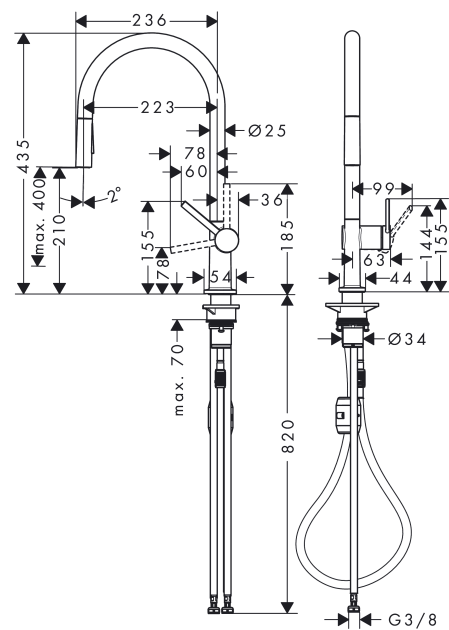

Talis M54

Single lever kitchen mixer 210, pull-out spray, 2jet

Surfaces: **Stainless Steel Finish** Article Number: **72800800**

Description

product features

- ComfortZone 210
- swivel range adjustable in 4 steps 60°, 110°, 150° or 360°
- laminar spray, shower spray
- lockable shower spray, spray returns through pressing spray diverter and spray returns automatically through handle closing
- quick connect hose
- connection dimension: DN15
- maximum flow rate at 3 bar: 8 l/min
- ceramic cartridge
- connection type: G 3/8 connections
- integrated non-return valve
- suitable for continuous flow water heaters

Technology

Product image

Scale drawing

Talis M54

Single lever kitchen mixer 210, pull-out spray, 2jet

Surfaces: **Stainless Steel Finish** Article Number: **72800800**

Flowchart

Talis M54
Single lever kitchen mixer 210, pull-out spray, 2jet
 Surfaces: **Stainless Steel Finish** Article Number: **72800800**

Exploded Drawing

Year of production: >04/20

Talis M54

Single lever kitchen mixer 210, pull-out spray, 2jet

Surfaces: **Stainless Steel Finish** Article Number: **72800800**

Spare part list

Year of production: >04/20