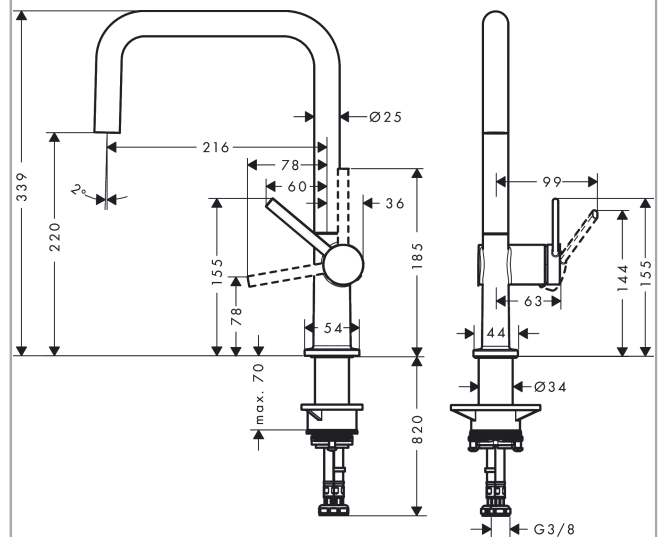

Talis M54

Single lever kitchen mixer U 220, 1jet

Surfaces: **Chrome** Article Number: **72806000**

Description

product features

- ComfortZone 220
- swivel range adjustable in 4 steps 60°, 110°, 150° or 360°
- laminar spray
- connection dimension: DN15
- maximum flow rate at 3 bar: 9 l/min
- ceramic cartridge
- connection type: G 3/8 connections
- suitable for continuous flow water heaters

Technology

Design awards

Product image

Scale drawing

Flowchart

Talis M54

Single lever kitchen mixer U 220, 1jet

Surfaces: **Chrome** Article Number: **72806000**

Exploded Drawing

Year of production: >12/19

Talis M54

Single lever kitchen mixer U 220, 1jet

Surfaces: **Chrome** Article Number: **72806000**

Spare part list

Year of production: >12/19

Pos.	Description	Article Number	Price	PU
1	spout cpl.	93756000	-	1
2	screw	97662000	-	1
3	spray former	93748000	-	1
4	service tool	93750000	-	1
5	O-Ring 14x2,5	98189000	-	1
6	axialring	97558000	-	1
7	handle	93736000	-	1
8	hollow set screw M5x5	98446000	-	1
9	screw cover	93735610	-	1
10	flange	93737000	-	1
11	nut	93738000	-	1
12	cartridge, assy	93760000	-	1
13	O-ring 36x3	98052000	-	1
14	support	97523000	-	1
15	fixing set (Ø 34)	95049000	-	1
16	lever collar	97548000	-	1
17	connection hose 900 mm M8x0,75 G3/8	93746000	-	1
18	O-ring 6,6x1,6	93019000	-	1
a	set of adapters	93395000	-	1