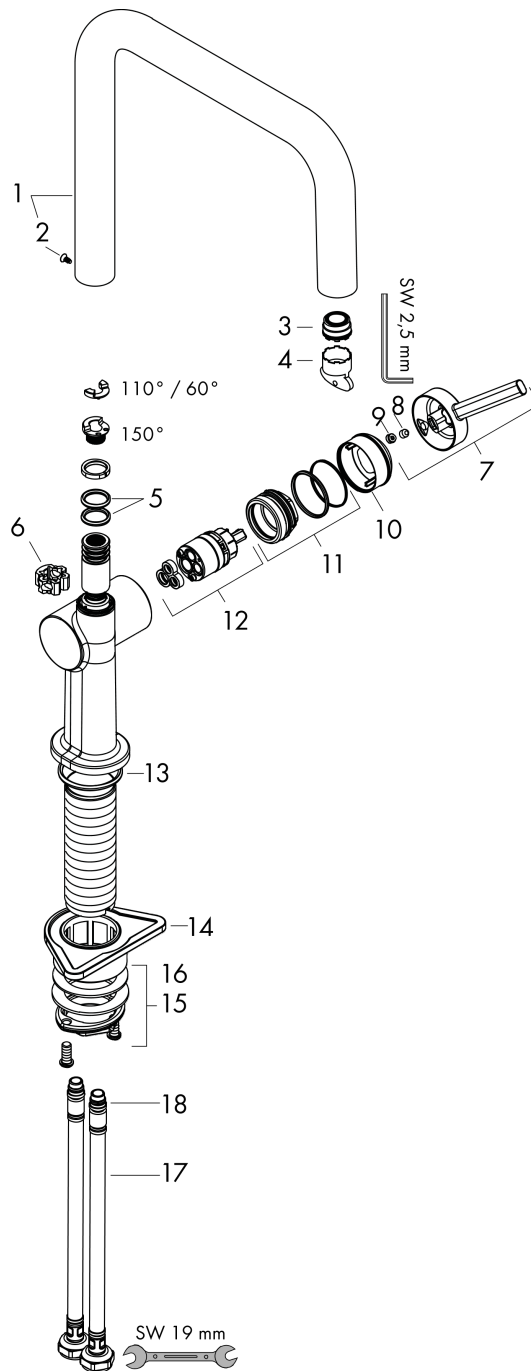

Talis M54

Single lever kitchen mixer U 220, 1jet

Surfaces: **Chrome** Article Number: **72806000**

Description

product features

- ComfortZone 220
- swivel range adjustable in 4 steps 60°, 110°, 150° or 360°
- laminar spray
- connection dimension: DN15
- maximum flow rate at 3 bar: 9 l/min
- ceramic cartridge
- connection type: G 3/8 connections
- suitable for continuous flow water heaters

Technology

Design awards

Product image

Scale drawing

Flowchart

Talis M54

Single lever kitchen mixer U 220, 1jet

Surfaces: **Chrome** Article Number: **72806000**

Exploded Drawing

Year of production: >12/19

Talis M54

Single lever kitchen mixer U 220, 1jet

Surfaces: **Chrome** Article Number: **72806000**

Spare part list

Year of production: >12/19

Pos.	Description	Article Number	Price	PU
1	spout cpl.	93756000	-	1
2	screw	97662000	-	1
3	spray former	93748000	-	1
4	service tool	93750000	-	1
5	O-Ring 14x2,5	98189000	-	1
6	axialring	97558000	-	1
7	handle	93736000	-	1
8	hollow set screw M5x5	98446000	-	1
9	screw cover	93735610	-	1
10	flange	93737000	-	1
11	nut	93738000	-	1
12	cartridge, assy	93760000	-	1
13	O-ring 36x3	98052000	-	1
14	support	97523000	-	1
15	fixing set (Ø 34)	95049000	-	1
16	lever collar	97548000	-	1
17	connection hose 900 mm M8x0,75 G3/8	93746000	-	1
18	O-ring 6,6x1,6	93019000	-	1
a	set of adapters	93395000	-	1