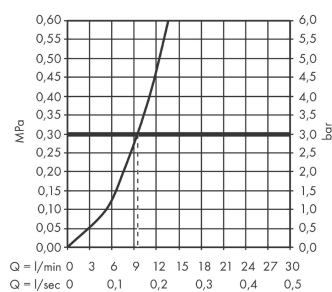

Technology

Design awards

Product image

Scale drawing

Flowchart

Talis M54

Single lever kitchen mixer U 220, 1jet

Surfaces: **Chrome** Article Number: **72806000**