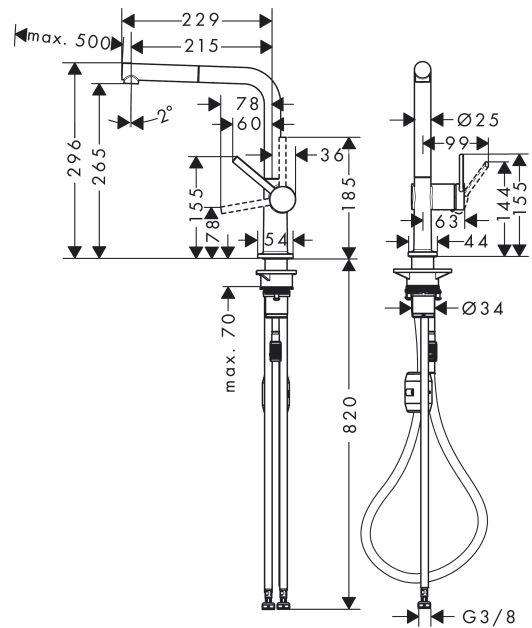

Talis M54

Single lever kitchen mixer 270, pull-out spout, 1jet

Surfaces: **Chrome** Article Number: **72808000**

Description

product features

- ComfortZone 270
- swivel range adjustable in 4 steps 60°, 110°, 150° or 360°
- laminar spray
- quick connect hose
- connection dimension: DN15
- maximum flow rate at 3 bar: 8 l/min
- ceramic cartridge
- connection type: G 3/8 connections
- integrated non-return valve
- suitable for continuous flow water heaters

Technology

Product image

Scale drawing

Flowchart

Talis M54

Single lever kitchen mixer 270, pull-out spout, 1jet

Surfaces: **Chrome** Article Number: **72808000**

Exploded Drawing

Year of production: >12/19

Talis M54

Single lever kitchen mixer 270, pull-out spout, 1jet

Surfaces: **Chrome** Article Number: **72808000**

Spare part list

Year of production: >12/19

Pos.	Description	Article Number	Price	PU
1	spout cpl.	93749000	-	1
2	O-ring 8x2	98112000	-	1
3	handspray	93751000	-	1
4	filter	98516000	-	1
5	non return valve DW 10	96456000	-	1
6	spray former	93748000	-	1
7	service tool	93750000	-	1
8	set of lever collars	98365000	-	1
9	O-ring 19x2	98426000	-	1
10	O-ring 20x1,5	98197000	-	1
11	handle	93736000	-	1
12	hollow set screw M5x5	98446000	-	1
13	screw cover	93735610	-	1
14	flange	93737000	-	1
15	nut	93738000	-	1
16	O-ring 25x1,5	98146000	-	1
17	O-ring 30x1,5	98433000	-	1
18	O-ring 29x2	98391000	-	1
19	cartridge, assy	93740000	-	1
20	O-ring 36x3	98052000	-	1
21	support	97523000	-	1
22	fixing set (Ø 34)	95049000	-	1
23	lever collar	97548000	-	1
24	weight	92500000	-	1
25	hose 1,50 m	93816000	-	1
26	hose	93744000	-	1
27	O-ring 7x1,5	98422000	-	1
28	connection hose 900 mm M8x0,75 G3/8	93746000	-	1
29	O-ring 6,6x1,6	93019000	-	1
a	set of adapters	93395000	-	1