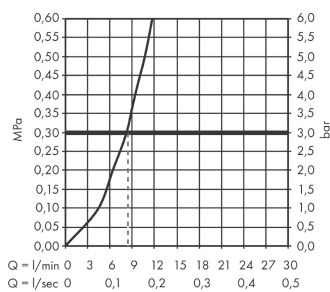

Talis M54

Single lever kitchen mixer 270, pull-out spout, 1jet

Surfaces: **Chrome** Article Number: **72808000**

Description

product features

- ComfortZone 270
- swivel range adjustable in 4 steps 60°, 110°, 150° or 360°
- laminar spray
- quick connect hose
- connection dimension: DN15
- maximum flow rate at 3 bar: 8 l/min
- ceramic cartridge
- connection type: G 3/8 connections
- integrated non-return valve
- suitable for continuous flow water heaters

Technology

Product image

Scale drawing

Flowchart

Talis M54

Single lever kitchen mixer 270, pull-out spout, 1jet

Surfaces: **Chrome** Article Number: **72808000**

Exploded Drawing