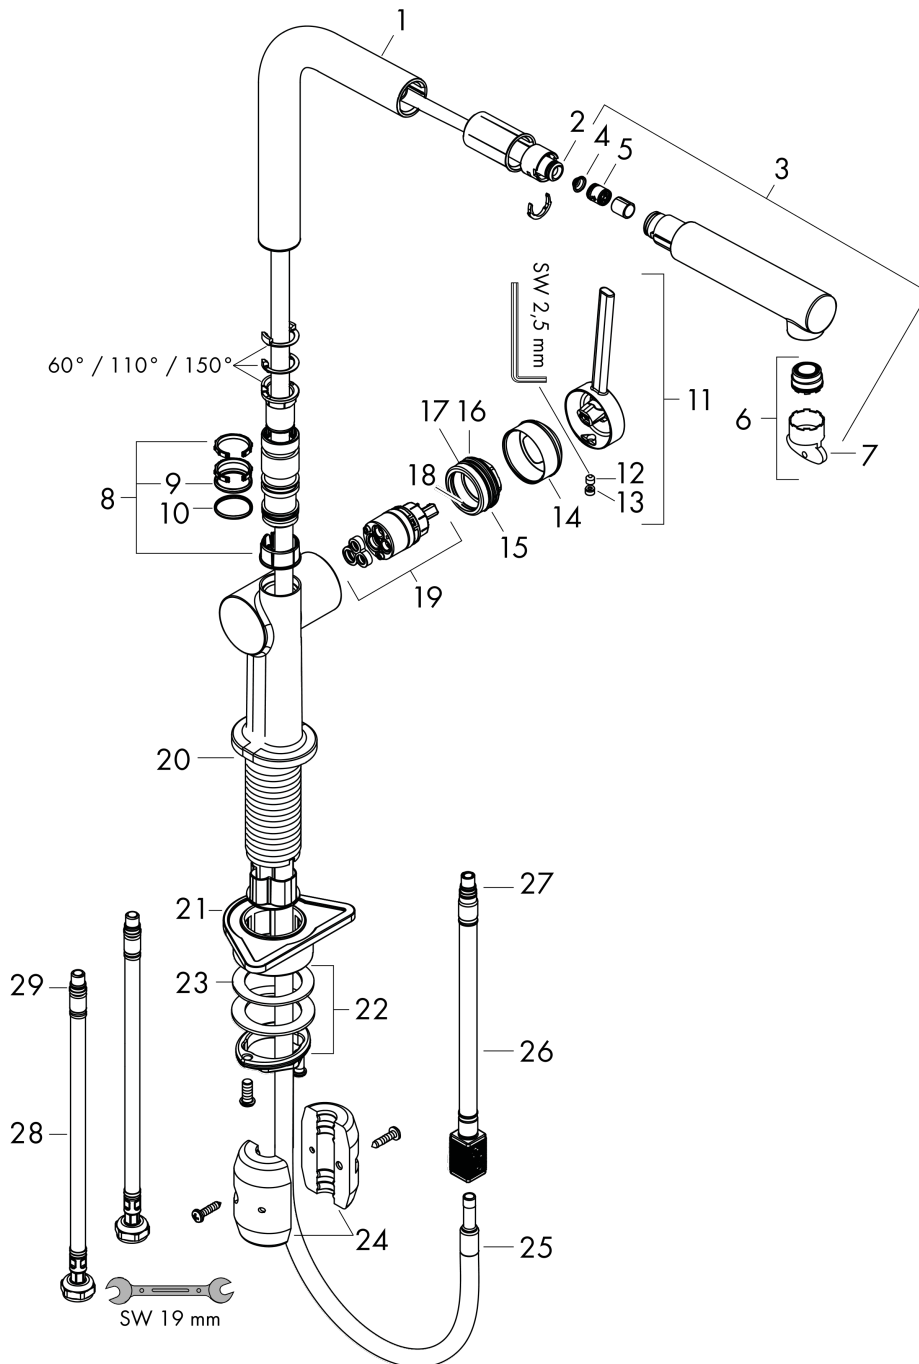

Talis M54

Single lever kitchen mixer 270, pull-out spout, 1jet

Surfaces: **Chrome** Article Number: **72808000**

Description

product features

- ComfortZone 270
- swivel range adjustable in 4 steps 60°, 110°, 150° or 360°
- laminar spray
- quick connect hose
- connection dimension: DN15
- maximum flow rate at 3 bar: 8 l/min
- ceramic cartridge
- connection type: G 3/8 connections
- integrated non-return valve
- suitable for continuous flow water heaters

Technology

Product image

Scale drawing

Flowchart

Talis M54

Single lever kitchen mixer 270, pull-out spout, 1jet

Surfaces: **Chrome** Article Number: **72808000**

Exploded Drawing

Year of production: >12/19

Talis M54

Single lever kitchen mixer 270, pull-out spout, 1jet

Surfaces: **Chrome** Article Number: **72808000**

Spare part list

Year of production: >12/19

Pos.	Description	Article Number	Price	PU
1	spout cpl.	93749000	-	1
2	O-ring 8x2	98112000	-	1
3	handspray	93751000	-	1
4	filter	98516000	-	1
5	non return valve DW 10	96456000	-	1
6	spray former	93748000	-	1
7	service tool	93750000	-	1
8	set of lever collars	98365000	-	1
9	O-ring 19x2	98426000	-	1
10	O-ring 20x1,5	98197000	-	1
11	handle	93736000	-	1
12	hollow set screw M5x5	98446000	-	1
13	screw cover	93735610	-	1
14	flange	93737000	-	1
15	nut	93738000	-	1
16	O-ring 25x1,5	98146000	-	1
17	O-ring 30x1,5	98433000	-	1
18	O-ring 29x2	98391000	-	1
19	cartridge, assy	93740000	-	1
20	O-ring 36x3	98052000	-	1
21	support	97523000	-	1
22	fixing set (Ø 34)	95049000	-	1
23	lever collar	97548000	-	1
24	weight	92500000	-	1
25	hose 1,50 m	93816000	-	1
26	hose	93744000	-	1
27	O-ring 7x1,5	98422000	-	1
28	connection hose 900 mm M8x0,75 G3/8	93746000	-	1
29	O-ring 6,6x1,6	93019000	-	1
a	set of adapters	93395000	-	1