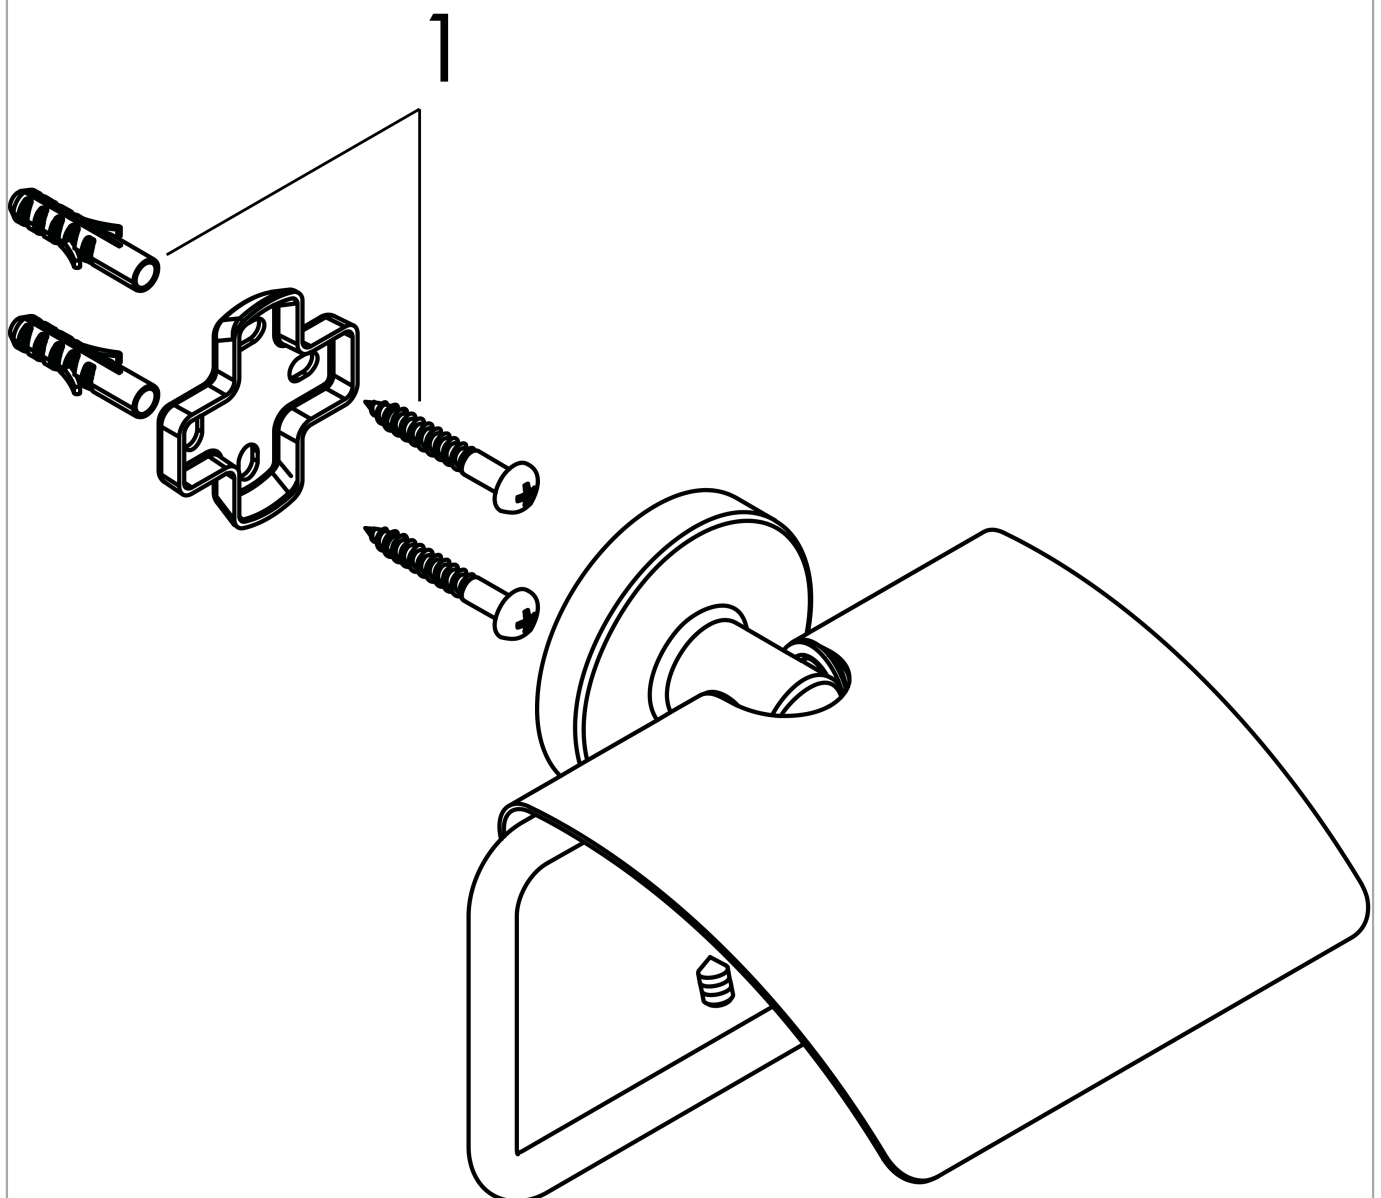

**Logis Universal**  
**Roll holder with cover**

Surfaces: **Chrome** Article Number: **41723000**

**Description**

**product features**

- material: brass
- wall-mounted
- material holder: metal

**Product image**

**Scale drawing**

**Logis Universal**  
**Roll holder with cover**

Surfaces: **Chrome**    Article Number: **41723000**

**Exploded Drawing**

Year of production: >04/18

**Logis Universal**  
**Roll holder with cover**

Surfaces: **Chrome** Article Number: **41723000**

**Spare part list**

Year of production: >04/18

<b>Pos.</b>	<b>Description</b>	<b>Article Number</b>	<b>Price</b>	<b>PU</b>
1	mounting set	40915000	-	1