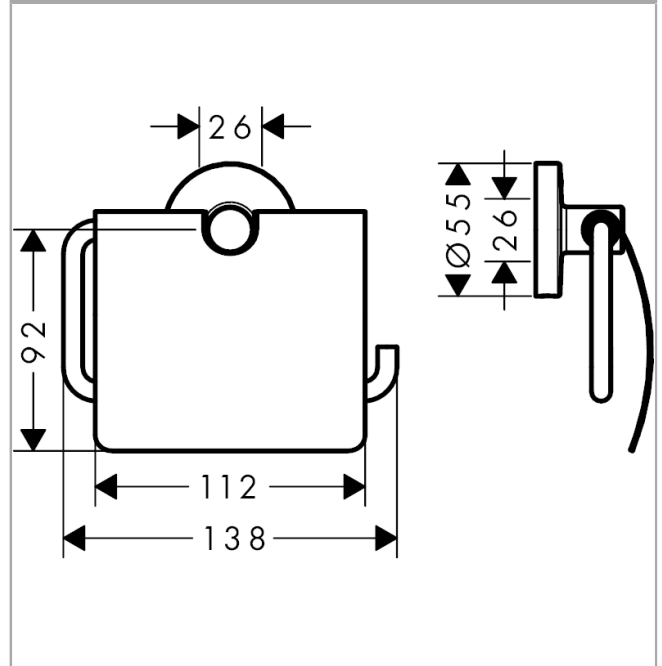

**Logis Universal**  
**Roll holder with cover**

Surfaces: **Chrome** Article Number: **41723000**

**Description**

**product features**

- material: brass
- wall-mounted
- material holder: metal

**Product image**

**Scale drawing**

**Logis Universal**  
**Roll holder with cover**

Surfaces: **Chrome**    Article Number: **41723000**

**Exploded Drawing**

Year of production: >04/18

**Logis Universal**  
**Roll holder with cover**

Surfaces: **Chrome** Article Number: **41723000**

**Spare part list**

Year of production: >04/18

<b>Pos.</b>	<b>Description</b>	<b>Article Number</b>	<b>Price</b>	<b>PU</b>
1	mounting set	40915000	-	1