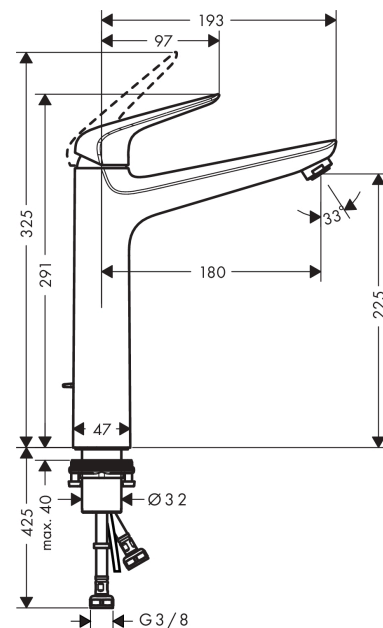

##### product features

- consists of: single lever basin mixer, waste set
- ComfortZone 230
- projection 180 mm
- normal spray
- flow rate at 3 bar: 5 l/min
- ceramic cartridge
- temperature limitation adjustable
- suitable for continuous flow water heaters
- pop-up waste set G 1¼
- material waste set: metal
- connection type: G ¾ connections
- connection dimension: DN15

#### Product image

#### Scale drawing