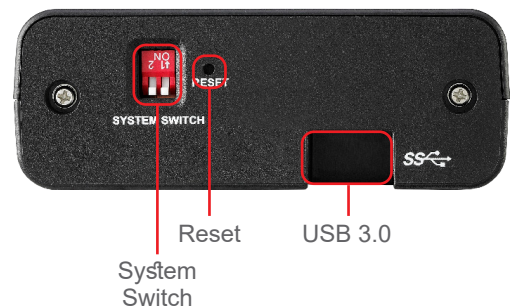

I/O CONNECTIONS

Front

Side

Rear

Lumens[®]
Your Success, Our Passion!
www.MyLumens.com

Lumens Integration, Inc.
4116 Clipper Court Fremont,
CA, 94538
Phone: +1-866-600-0988
Fax: +1-510-252-1389

Lumens Europe
De Nayerstraat 17 9470
Denderleeuw Belgium
Phone: +32-473-58-38-95
Fax: +32-2-452-76-00