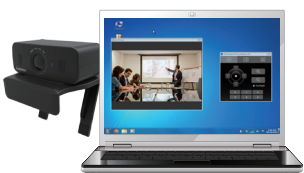

Easy control

Easy control like Pan, Tilt, Zoom and settings by IR remote controller and Lumens USB PTZ camera controller software. Supports Windows, MAC OS and Android.