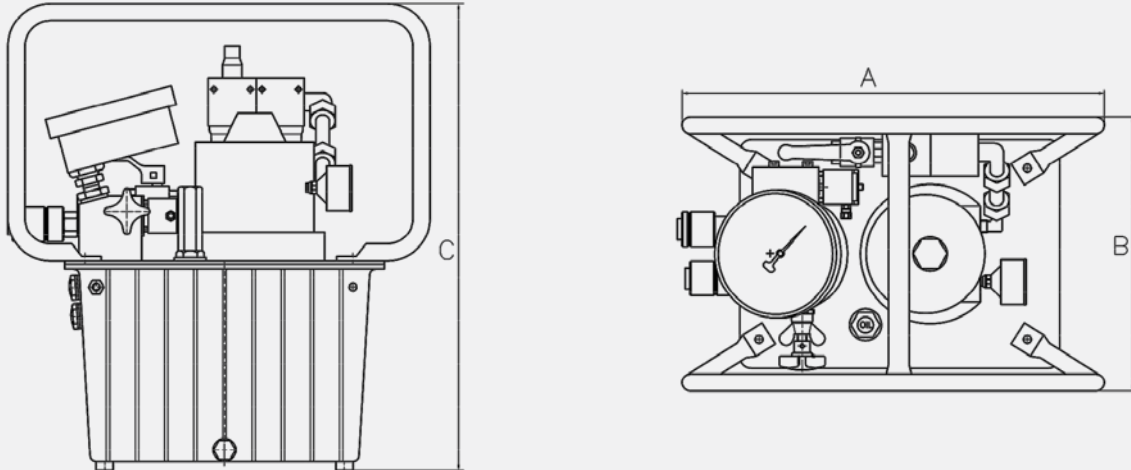

# HYFLOW

*Air*

## FEATURES

- Super high-flow 770-cu. in. heavy duty Power Pack
- 7.75-liter reservoir and 4-port manifold
- Designed for use with TORC hydraulic torque tools and all 10,000 PSI equipment
- Built-in air filter and lubricator
- Includes standard 15-ft. (5m) hose

**SPECIFICATIONS**

**LEGEND: A = LENGTH B = WIDTH C = HEIGHT**

<b>Model</b>	<b>Units</b>	<b>A</b>	<b>B</b>	<b>C</b>
<b>Air</b>	in.	18.6	10.3	15.4
	mm	470	260	390

**NOTE:**

All tools and pumps are subject to a 13-months free repair/replacement guaranty in the event of failure. Data subject to change without notice.