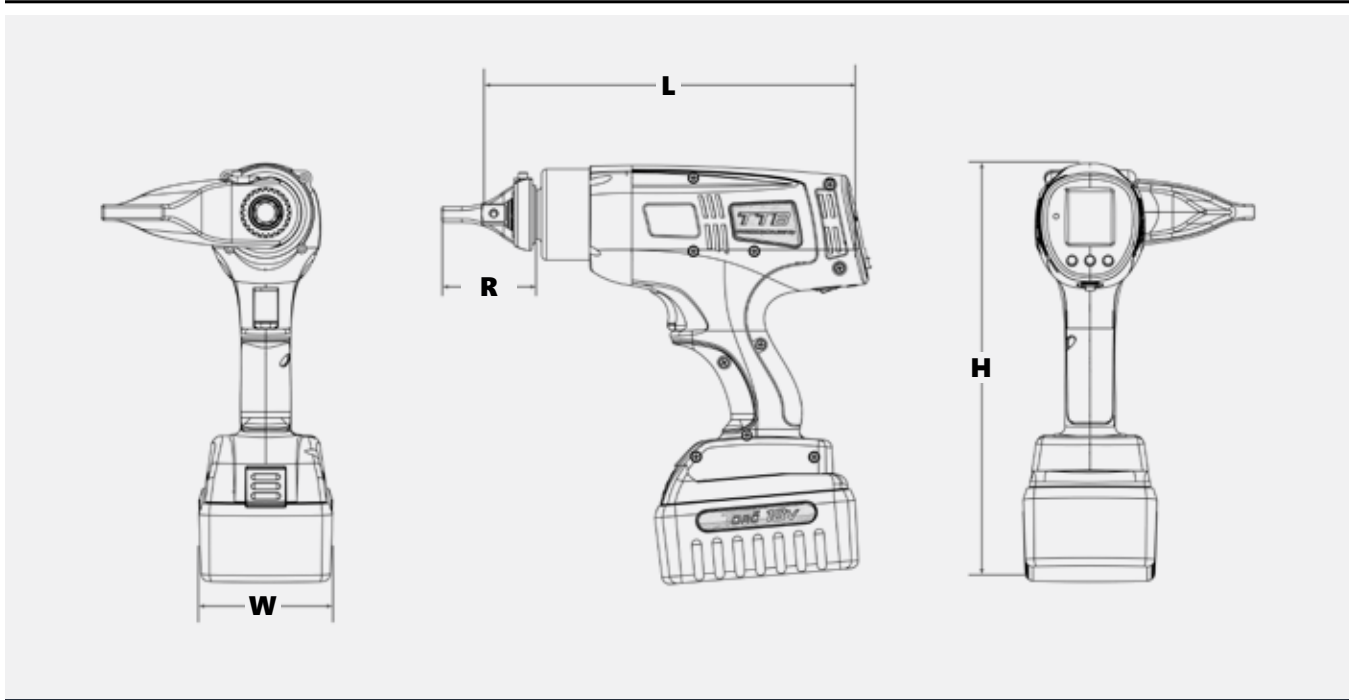

TTB

Portable Battery Gun

FEATURES

- Affordable precision bolting system with built-in data recording
- Set your desired torque output on the TTB's digital display and pull the trigger to get precise, repeatable torque without excessive noise or vibration
- 18-Volt lithium-ion battery provides long lasting operation with a quick recharge time
- Industrial-strength gear box driven by a brushless DC motor, connected to a non-impacting gearbox
- Delivers torque faster, more smoothly and more reliably than manual clicker wrenches, impact wrenches and other tightening tools

SPECIFICATIONS

LEGEND: H = HEIGHT L = LENGTH R = RADIUS W = WIDTH

| Model | Units | H | W | L | R | Drive | Weight | Torque | |
|-----------|-------|-------|------|-------|------|-------|-----------|--------------|--------------|
| | | | | | | | | MIN. | MAX. |
| TTB – .25 | in. | 10.83 | 3.46 | 10.16 | 2.35 | .5 | 7.30 lbs. | 25 ft.-lbs. | 250 ft.-lbs. |
| | mm | 275 | 88 | 258 | 60 | 12 | 3.31 kg | 34 Nm | 339 Nm |
| TTB – .7 | in. | 10.83 | 3.46 | 10.80 | 2.38 | .75 | 8.22 lbs. | 150 ft.-lbs. | 700 ft.-lbs. |
| | mm | 275 | 88 | 274 | 60 | 19 | 3.73 kg | 203 Nm | 949 Nm |