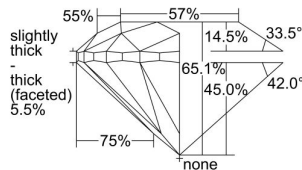

GIA®

FACSIMILE

GIA REPORT 1308054634

Verify this report at GIA.edu

GIA NATURAL DIAMOND DOSSIER®

August 07, 2018
GIA Report Number 1308054634
Shape and Cutting Style ..... Round Brilliant
Measurements ..... 5.97 - 6.07 x 3.92 mm

GRADING RESULTS

Carat Weight ..... 0.90 carat
Color Grade ..... M
Clarity Grade S11
Cut Grade ..... Very Good

ADDITIONAL GRADING INFORMATION

Polish ..... Excellent
Symmetry ..... Good
Fluorescence ..... Faint
Clarity Characteristics ..... Crystal
Inscription(s): GIA 1308054634

PROPORTIONS

Profile to actual proportions