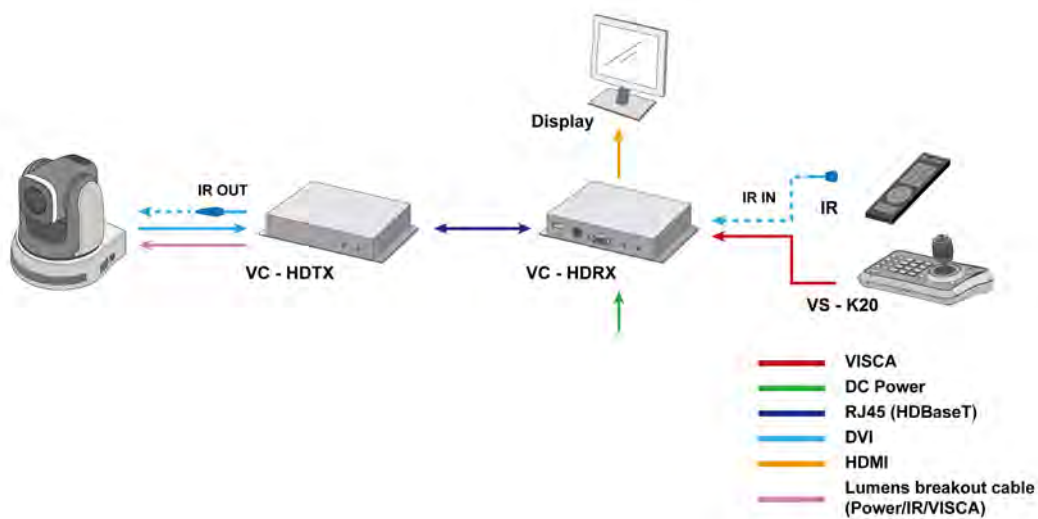

Single Camera Connection

Lumens^{TM}
Brilliance by Design
www.MyLumens.com

Lumens Integration, Inc.
4116 Clipper Court
Fremont, CA 94538
Phone : 888.542.3235
Fax : 510.252.1389

Lumens Europe
Stationstraat 5
1730 Asse, Belgium
Phone : +32 (0) 2 452 76 00
Fax : +32 (0) 2 452 76 00

Touchboards
205 Westwood Ave, Long Branch, NJ 07740
Phone: 866-94 BOARDS (26273) / (732)-222-1511
Fax: (732)-222-7088 | E-mail: sales@touchboards.com