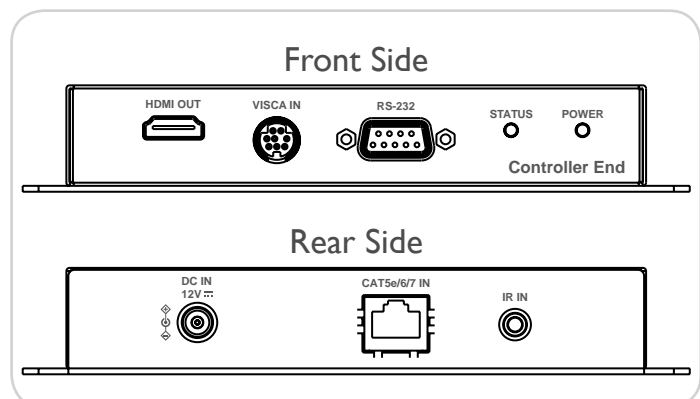

VC-HDTX / VC-HDRX

HDBaseT Extension Kit

The Lumens VC-HDTX / VC-HDRX HDBaseT extension kit can send uncompressed video over a CAT 5e/6/7 cable at a distance up to 328ft/100m with the added benefit of control through the built-in IR and RS-232 connection. It supports superior video quality up to 1080p and 4K resolution. The transmitter (camera end) and Lumens VC camera can be powered by the PoE+ (48V) function of the receiver (controller end), allowing for greater flexibility in installations.

Key Features

- Supports PoE+, uncompressed video and IR/RS-232 control over a single CAT 5e/6/7 cable up to 328ft/100m
- HDMI video up to 1080p and 4K resolution
- Compatible with Lumens VC cameras and wall mount (VC-AC08)

Product Specifications

Model	VC-HDTX	VC-HDRX
Video Interface	DVI input HDBaseT RJ45	HDMI output HDBaseT RJ45
Control	IR/VISCA/Power through Lumens breakout cable	RS-232 / VISCA IR
Power	PoE+ Powered Device DC 12V output	PoE+ Power Sourcing Equipment DC 12V input, utilize power adapter of Lumens VC camera
Resolutions / Distance	4K@ 70m (Cat 5e/6) / 100m (Cat 6a/7) 1080p@100m (Cat 5e/6/6a/7)	
Power Consumption	≤ 25W (Include VC camera)	
Dimension (L x W x H)	168x113.3x27mm	168x115x27mm
Operation Temperature	0°C~40°C / 32°F ~104°F	
Storage Temperature	-20°C~60°C / -4°F~140°F	

I/O CONNECTIONS

VC-HDTX

VC-HDRX