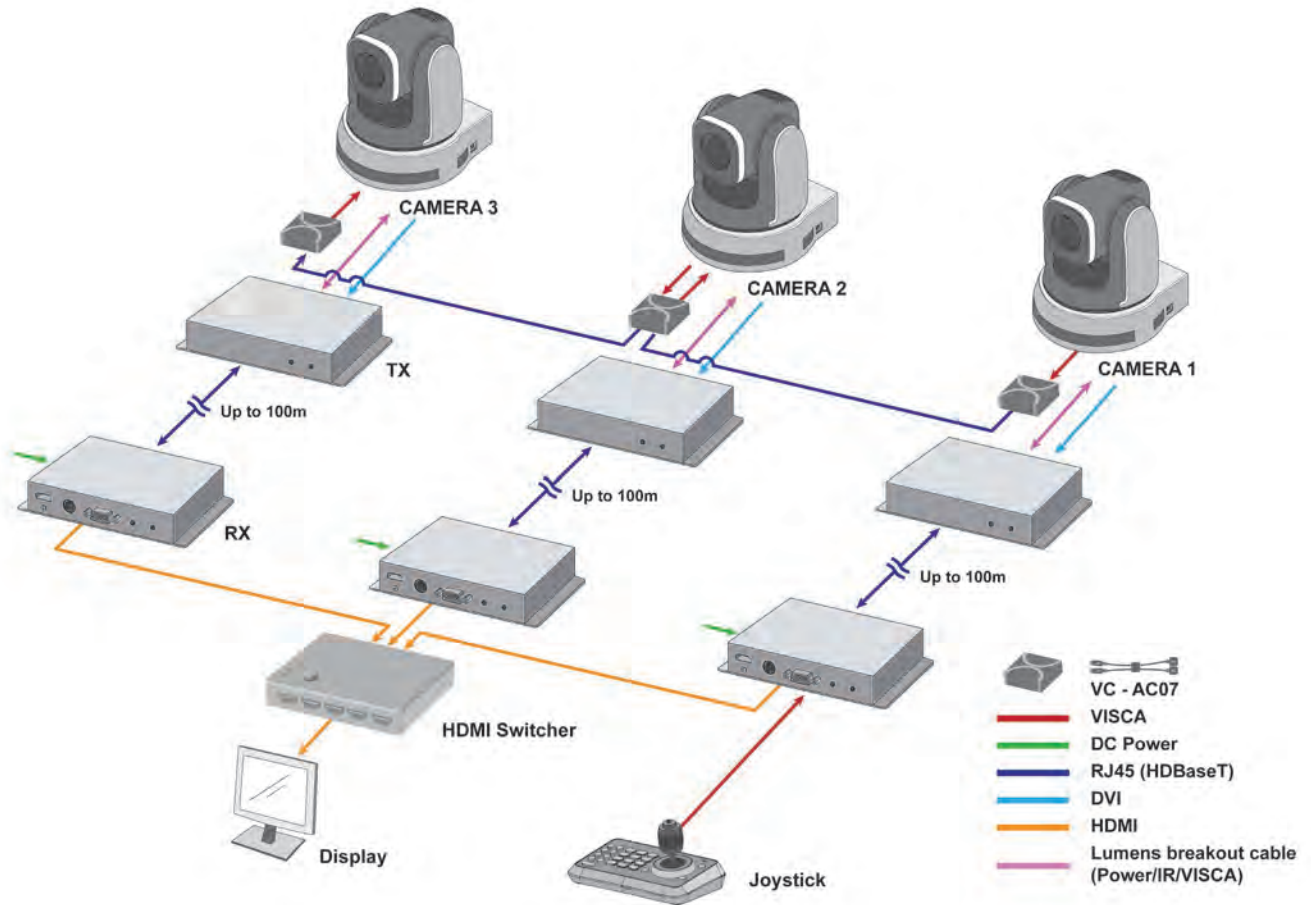

Multi-Camera Connection