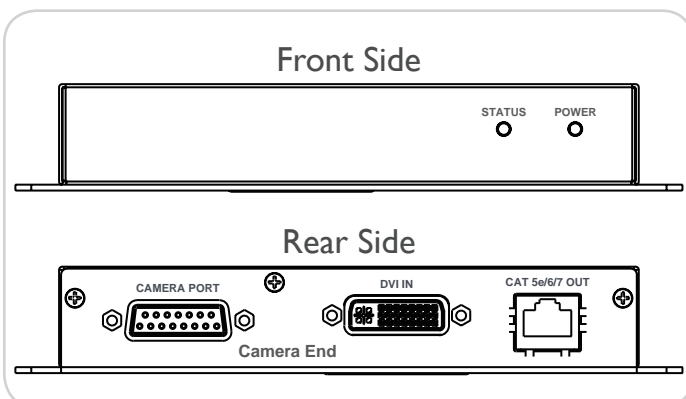

I/O CONNECTIONS

VC-HDTX