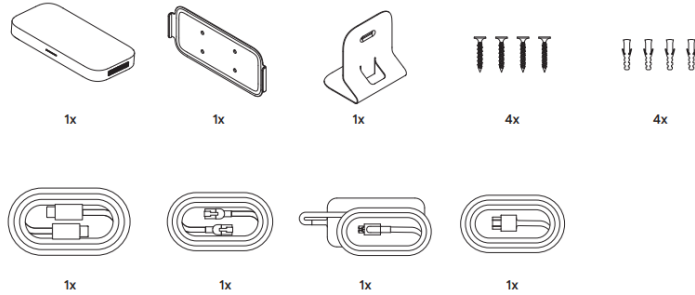

Compute

- 1 x Compute
- 1 x Mounting bracket
- 1 x L shaped stand
- 4 x Screws
- 4 x Wall Anchors
- 1 x 2m HDMI cable
- 1 x 2m Ethernet cable
- 1 x Power brick
- 1 x Line cord

Smart Audio Bar Add-on Audio Bar

- 1 x Smart Audio Bar
- 1 x Add-on Audio Bar
- 4 x Mounting screws
- 2 x Wall bracket
- 2 x 2m Ethernet cable
- 1 x 5m Ethernet cable
- 8 x Screws
- 8 x Wall Anchors

Touch Controller

- 1 x Touch controller
- 1 x Cable cover
- 1 x Closing screws
- 1 x 5m Ethernet cable

Mic Pods

- 2 x Mic pods
- 2 x Cable covers-screw
- 2 x Cable covers-adhesive
- 4 x Screws
- 2 x 2m Ethernet cables

XL Smart Camera

- 1 x XL Smart Camera
- 1 x Mounting dome
- 1 x Magnetic base
- 2 x Wall anchors
- 1 x L shaped wall bracket
- 1 x Display bracket
- 2 x Screws
- 1 x 5m Ethernet cable