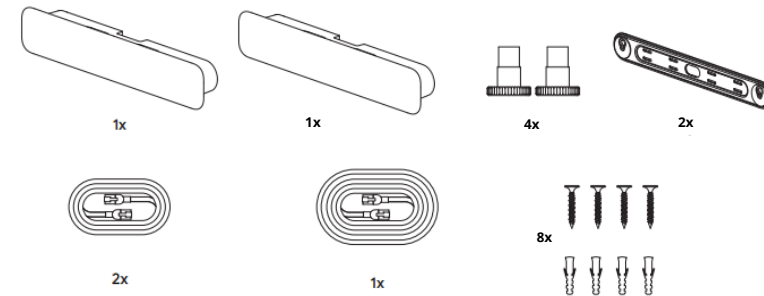

Compute

- 1 x Compute
- 1 x Mounting bracket
- 1 x L shaped stand
- 4 x Screws
- 4 x Wall Anchors
- 1 x 2m HDMI cable
- 1 x 2m Ethernet cable
- 1 x Power brick
- 1 x Line cord

Smart Audio Bar Add-on Audio Bar

- 1 x Smart Audio Bar
- 1 x Add-on Audio Bar
- 4 x Mounting screws
- 2 x Wall bracket
- 2 x 2m Ethernet cable
- 1 x 5m Ethernet cable
- 8 x Screws
- 8 x Wall Anchors

Touch Controller

- 1 x Touch controller
- 1 x Cable cover
- 1 x Closing screws
- 1 x 5m Ethernet cable

Mic Pods

- 2 x Mic pods
- 2 x Cable covers-screw
- 2 x Cable covers-adhesive
- 4 x Screws
- 2 x 2m Ethernet cables

XL Smart Camera

- 1 x XL Smart Camera
- 1 x Mounting dome
- 1 x Magnetic base
- 2 x Wall anchors
- 1 x L shaped wall bracket
- 1 x Display bracket
- 2 x Screws
- 1 x 5m Ethernet cable