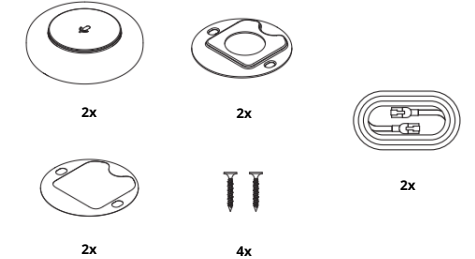

- 1 x Smart Audio Bar
- 1 x Add-on Audio Bar
- 4 x Mounting screws
- 2 x Wall bracket
- 2 x 2m Ethernet cable
- 1 x 5m Ethernet cable
- 8 x Screws
- 8 x Wall Anchors

Touch Controller

- 1 x Touch controller
- 1 x Cable cover
- 1 x Closing screws
- 1 x 5m Ethernet cable

Mic Pods

- 2 x Mic pods
- 2 x Cable covers-screw
- 2 x Cable covers-adhesive
- 4 x Screws
- 2 x 2m Ethernet cables

XL Smart Camera

- 1 x XL Smart Camera
- 1 x Mounting dome
- 1 x Magnetic base
- 2 x Wall anchors
- 1 x L shaped wall bracket
- 1 x Display bracket
- 2 x Screws
- 1 x 5m Ethernet cable