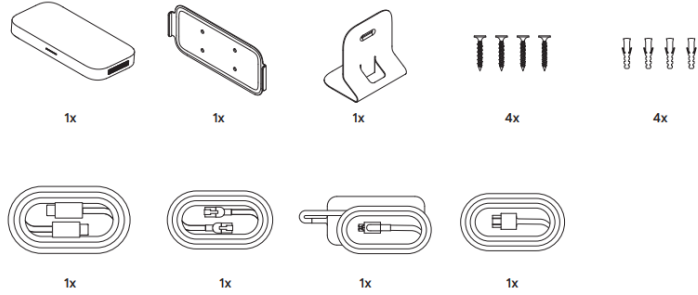

Compute

- 1 x Compute
- 1 x Mounting bracket
- 1 x L shaped stand
- 4 x Screws
- 4 x Wall Anchors
- 1 x 2m HDMI cable
- 1 x 2m Ethernet cable
- 1 x Power brick
- 1 x Line cord

Remote

- 1 x QWERTY remote
- 1 x Charging dock
- 1 x USB dongle

Smart Audio Bar

- 1 x Smart Audio Bar
- 2 x Mounting screws
- 1 x Wall bracket
- 1 x 2m Ethernet cable
- 1 x 5m Ethernet cable
- 4 x Screws
- 4 x Wall Anchors

Smart Camera

- 1 x Smart Camera
- 1 x Mounting dome
- 1 x Magnetic base
- 2 x Wall anchors
- 1 x L shaped wall bracket
- 1 x Display bracket
- 2 x Screws
- 1 x 5m Ethernet cable