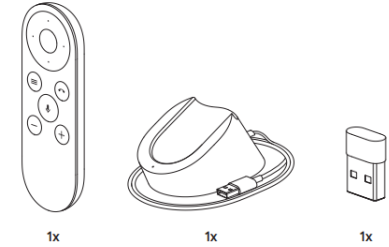

Compute

- 1 x Compute
- 1 x Mounting bracket
- 1 x L shaped stand
- 4 x Screws
- 4 x Wall Anchors
- 1 x 2m HDMI cable
- 1 x 2m Ethernet cable
- 1 x Power brick
- 1 x Line cord

Remote

- 1 x QWERTY remote
- 1 x Charging dock
- 1 x USB dongle

Smart Audio Bar

- 1 x Smart Audio Bar
- 2 x Mounting screws
- 1 x Wall bracket
- 1 x 2m Ethernet cable
- 1 x 5m Ethernet cable
- 4 x Screws
- 4 x Wall Anchors

Smart Camera

- 1 x Smart Camera
- 1 x Mounting dome
- 1 x Magnetic base
- 2 x Wall anchors
- 1 x L shaped wall bracket
- 1 x Display bracket
- 2 x Screws
- 1 x 5m Ethernet cable