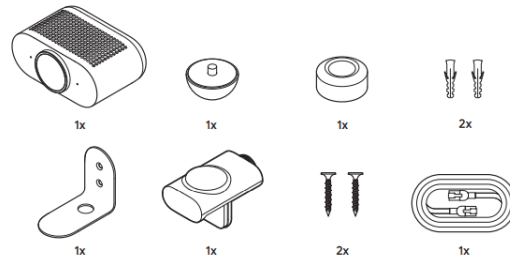

Compute

- 1 x Compute
- 1 x Mounting bracket
- 1 x L shaped stand
- 4 x Screws
- 4 x Wall Anchors
- 1 x 2m HDMI cable
- 1 x 2m Ethernet cable
- 1 x Power brick
- 1 x Line cord

Remote

- 1 x QWERTY remote
- 1 x Charging dock
- 1 x USB dongle

Smart Audio Bar

- 1 x Smart Audio Bar
- 2 x Mounting screws
- 1 x Wall bracket
- 1 x 2m Ethernet cable
- 1 x 5m Ethernet cable
- 4 x Screws
- 4 x Wall Anchors

Smart Camera

- 1 x Smart Camera
- 1 x Mounting dome
- 1 x Magnetic base
- 2 x Wall anchors
- 1 x L shaped wall bracket
- 1 x Display bracket
- 2 x Screws
- 1 x 5m Ethernet cable