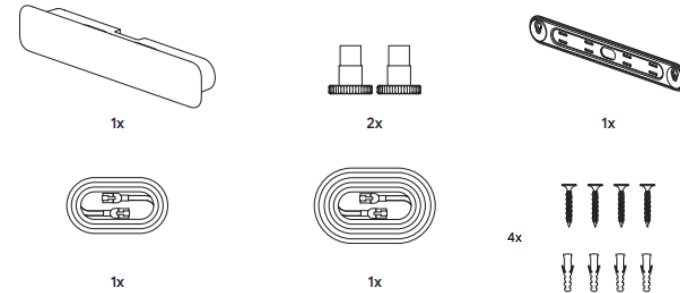

Compute

- 1 x Compute
- 1 x Mounting bracket
- 1 x L shaped stand
- 4 x Screws
- 4 x Wall Anchors
- 1 x 2m HDMI cable
- 1 x 2m Ethernet cable
- 1 x Power brick
- 1 x Line cord

Remote

- 1 x QWERTY remote
- 1 x Charging dock
- 1 x USB dongle

Smart Audio Bar

- 1 x Smart Audio Bar
- 2 x Mounting screws
- 1 x Wall bracket
- 1 x 2m Ethernet cable
- 1 x 5m Ethernet cable
- 4 x Screws
- 4 x Wall Anchors

Smart Camera

- 1 x Smart Camera
- 1 x Mounting dome
- 1 x Magnetic base
- 2 x Wall anchors
- 1 x L shaped wall bracket
- 1 x Display bracket
- 2 x Screws
- 1 x 5m Ethernet cable