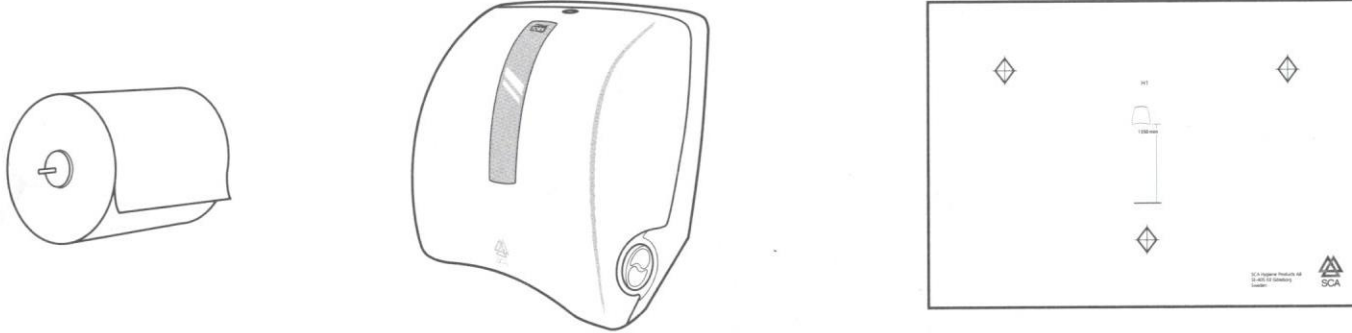

Tork Dispenser Hand Towel Roll, H1 System

H1