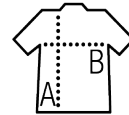

SOL'S REGENT

Quality

JERSEY 150
 100% semi-combed Ringspun cotton
 Reinforcing tape on neck
 Elastane rib collar

Style

CLASSIC
 Short sleeves
 Tubular

Sizes	XXS*	XS	S	M	L	XL	XXL	3XL**	4XL***
A/B	60/46	64/48	70/50	72/53	74/56	76/59	78/62	80/65	82/68

PACKING

10

100

Carton size : 57 x 38 x 32 cm
 weight : 14,4 kg

FEATURES

SOL'S MISS
11386

page