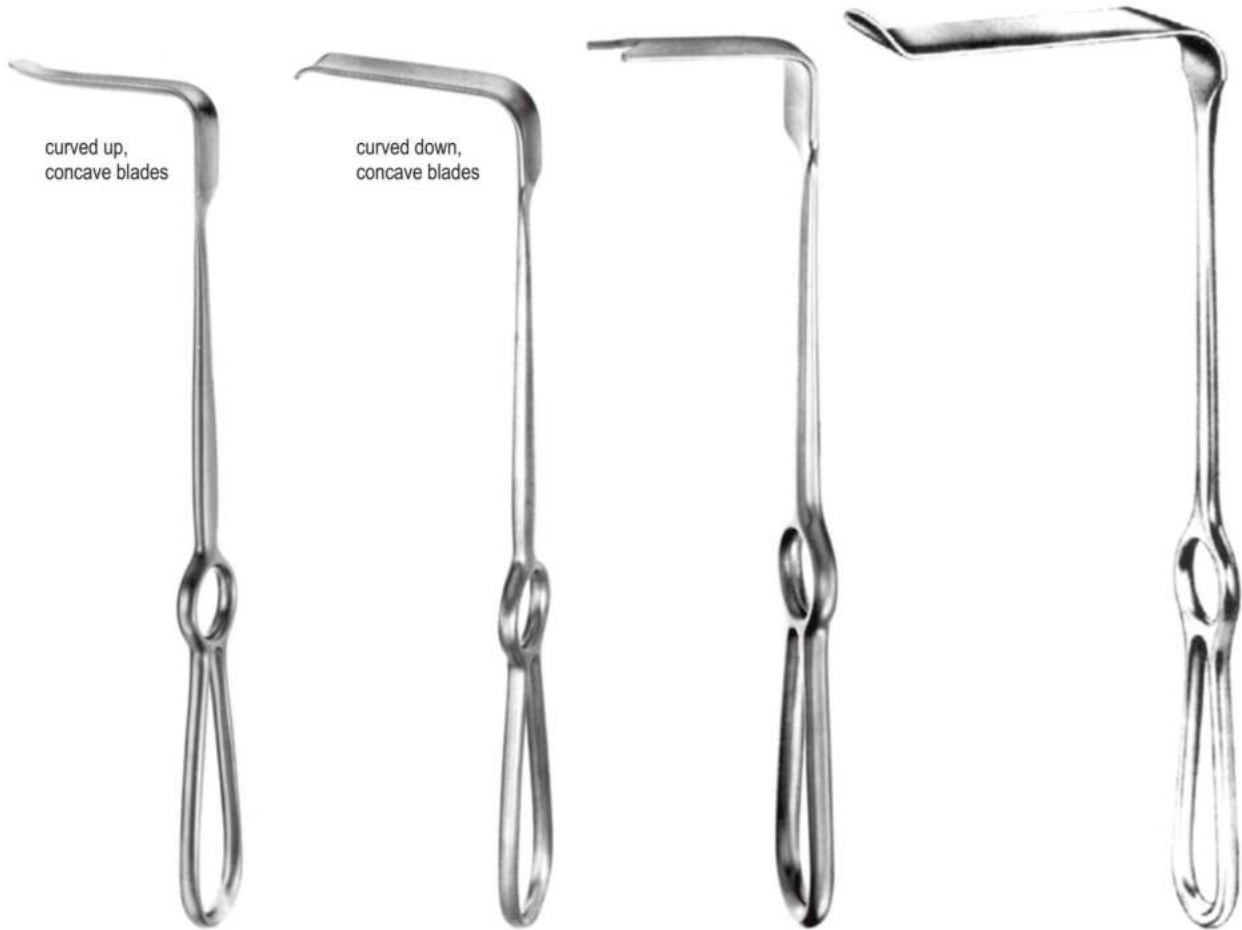

10mm

21.0cm
49.0060.21 8x27mm
49.0062.21 10x44mm
serrated blade

49.0066.19 19.0cm

OBWEGESER
22.0cm
49.0100.25 7 X 25mm
49.0100.35 10 X 35mm
49.0100.42 10 X 42mm
49.0100.55 12 X 55mm
49.0100.70 14 X 70mm
49.0100.80 16 X 80mm