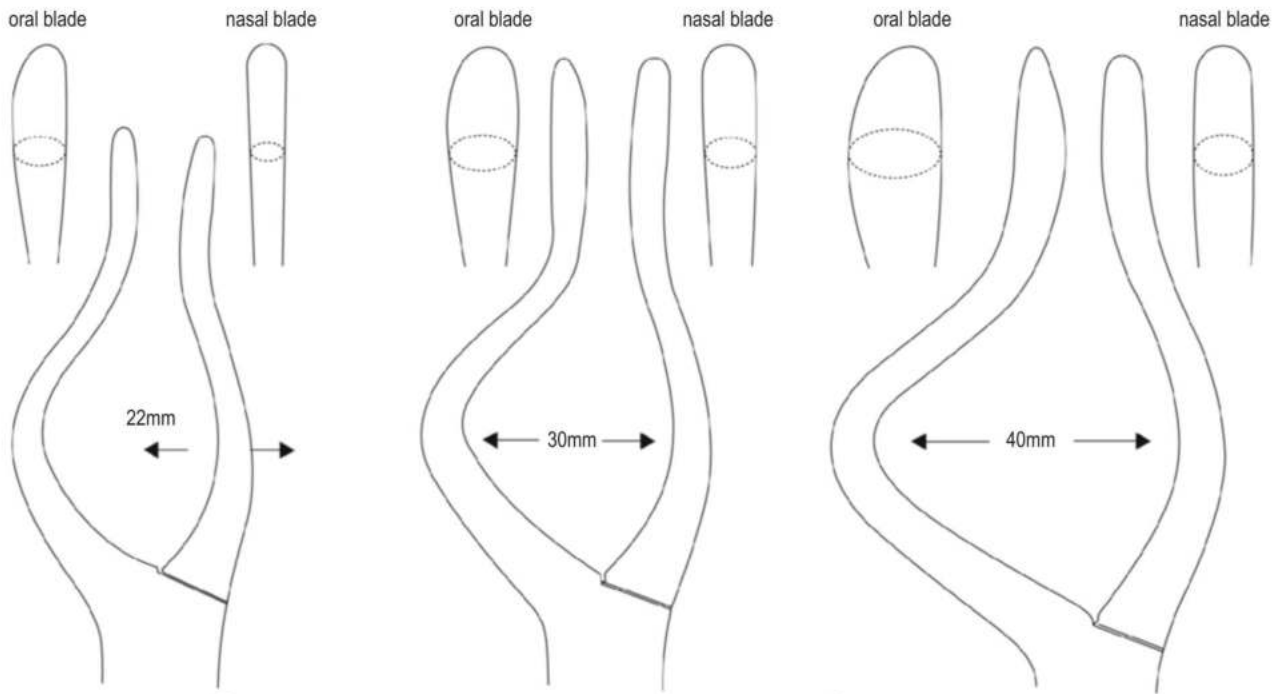

ORIGINAL REICH
49.1132.16 16.5cm

49.1136.17 17.5cm

DUNN-DAUTREY
49.1140.15 15.5cm

DUNN-DAUTREY
49.1140.16 16.5cm

ORIGINAL REICH
49.1144.17 17.5cm

width 17mm

ORIGINAL REICH
15.0cm
49.1150.01 left
49.1150.02 right

49

Крючки

Bone, Skin, Zygoma and Salivary Duct Hooks

14.5cm
49.1154.01 curved, left
49.1154.02 curved, right
salivary duct retractor

HORCH
49.1160.21 21.0cm
zygoma hook

49.1164.21 21.0cm
zygoma hook

ORIGINAL TESSIER
49.1170.19 19.0cm
skin hook

ORIGINAL TESSIER
49.1174.18 18.5cm
bone hook,
black anodized

ORIGINAL TESSIER
49.1180.19 19.0cm
bone hook

ROWE
49.1190.22 22.5cm
49.1190.23 23.5cm
49.1190.24 24.0cm
left

ROWE
49.1192.22 22.5cm
49.1192.23 23.5cm
49.1192.24 24.0cm
right

oral blade

ROWE
49.1200.01 23.0cm
left

nasal blade

nasal blade

ROWE
49.1200.02 23.0cm
right

oral blade

ROWE-DINGMAN
49.1204.01 25.0cm
left

ROWE-DINGMAN
49.1204.02 25.0cm
right