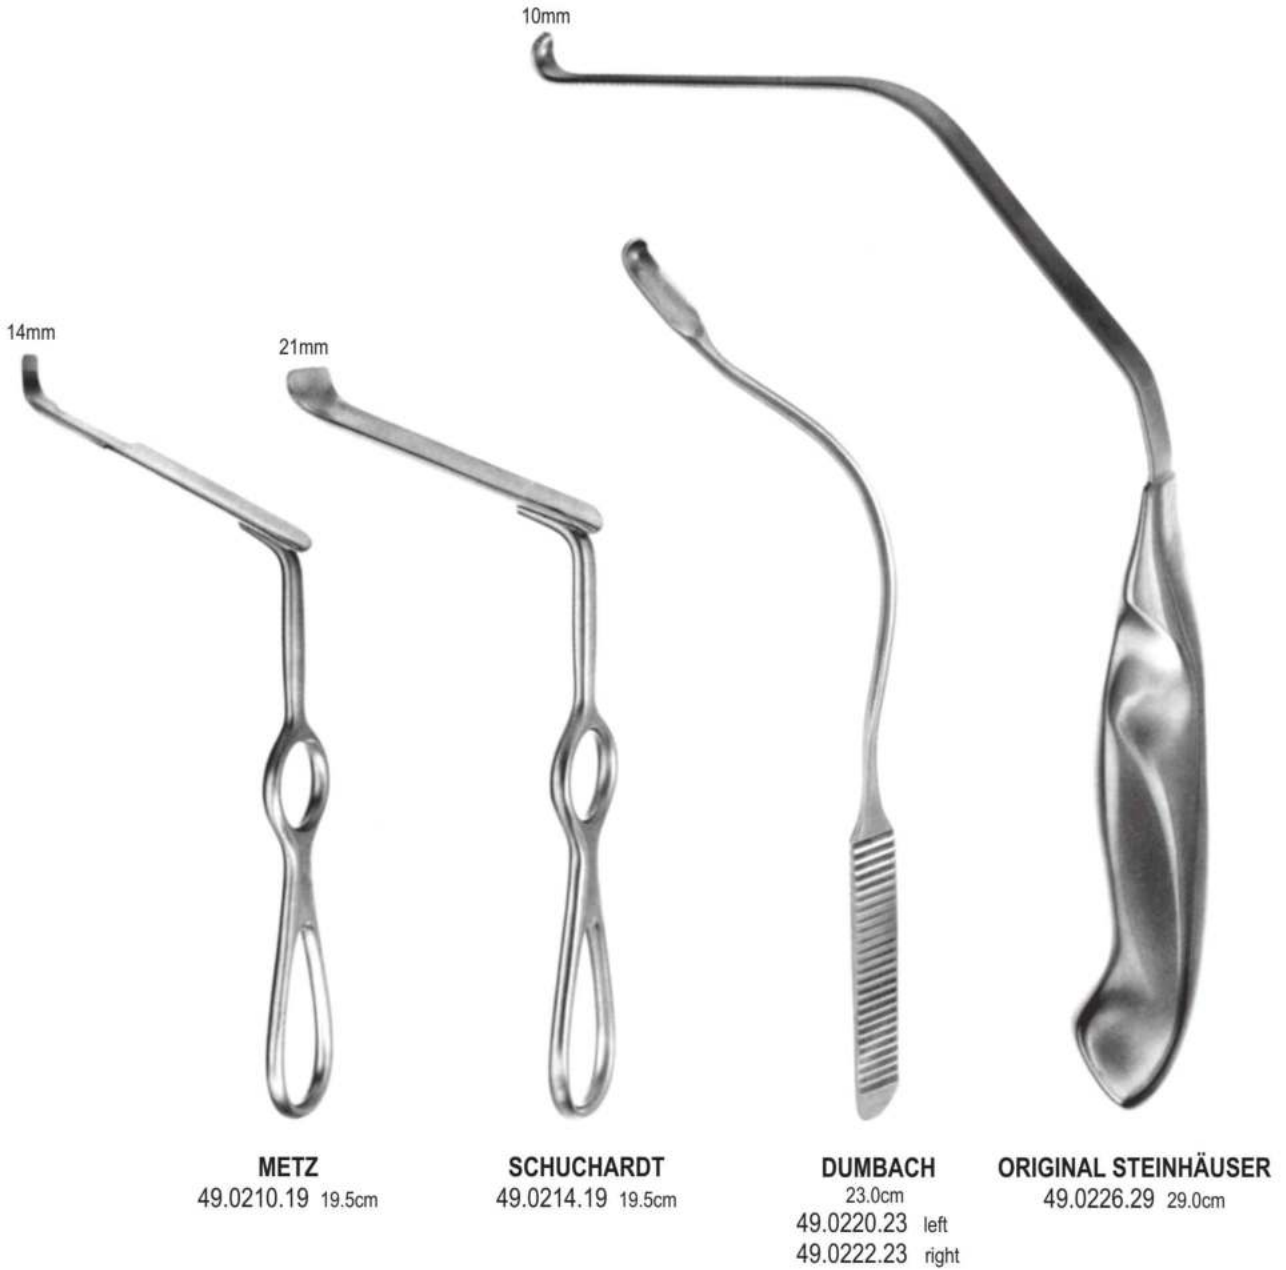

49.0190.17 17.0cm