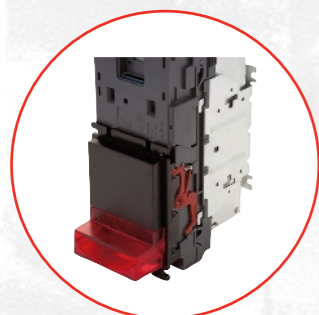

NV9 USB-104

Cash Box: 300 Slide In (PA192)
Bezel: Vertical Up Snout (PA190)