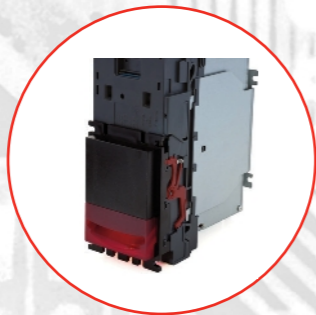

NV9 USB-203

Cash Box: 600 Slide In (PA194)
Bezel: Vertical Up (PA188)