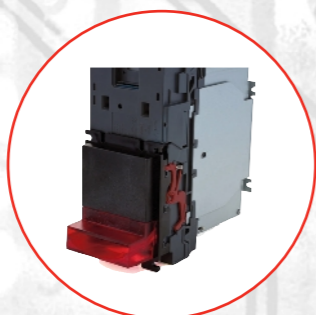

NV9 USB-204

Cash Box: 600 Slide In (PA194)
Bezel: Vertical Up Snout (PA190)