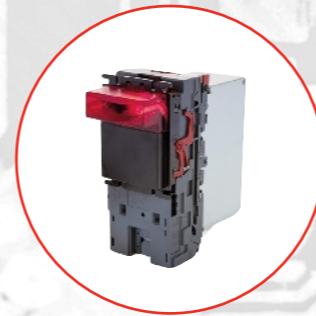

**Optional Front Bezel**

**NV9 USB-102**

Cash Box: 300 Slide In (PA192)  
Bezel: Vertical Down Snout (PA191)

**NV9 USB-202**

Cash Box: 600 Slide In (PA194)  
Bezel: Vertical Down Snout (PA191)

**NV9 USB-302**

Cash Box: 300 Clip On (PA185)  
Bezel: Vertical Down Snout (PA191)

**NV9 USB-402**

Cash Box: 600 Clip On (PA193)  
Bezel: Vertical Down Snout (PA191)

**NV9 USB-502 (Lockable)**

Locking Door  
Position 2

Cash Box: Lockable Slide In  
Cash Box for 300 Notes (PA186)  
Door: Back Right