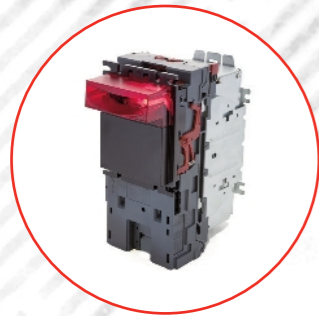

NV9 USB-102

Cash Box: 300 Slide In (PA192)
Bezel: Vertical Down Snout (PA191)