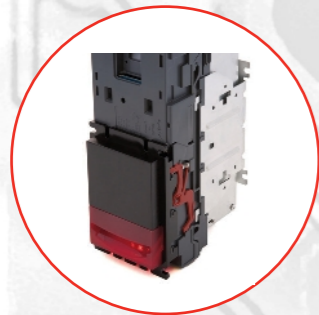

NV9 USB-103

Cash Box: 300 Slide In (PA192)
Bezel: Vertical Up (PA188)