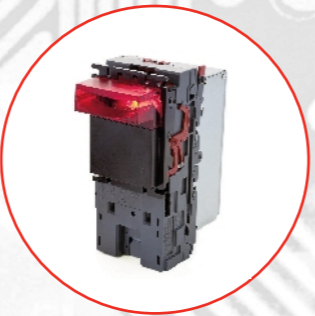

**Optional Front Bezel**

**NV9 USB-102**

Cash Box: 300 Slide In (PA192)  
Bezel: Vertical Down Snout (PA191)

**NV9 USB-202**

Cash Box: 600 Slide In (PA194)  
Bezel: Vertical Down Snout (PA191)

**NV9 USB-302**

Cash Box: 300 Clip On (PA185)  
Bezel: Vertical Down Snout (PA191)

**NV9 USB-402**

Cash Box: 600 Clip On (PA193)  
Bezel: Vertical Down Snout (PA191)

**NV9 USB-502 (Lockable)**

Locking Door  
Position 2

Cash Box: Lockable Slide In  
Cash Box for 300 Notes (PA186)  
Door: Back Right