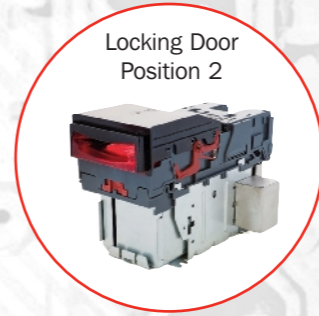

Removable Clip On Cash Box

**NV9 USB-501 (Lockable)**

Locking Door  
Position 1

Cash Box: Lockable Slide In  
Cash Box for 300 Notes (PA186)  
Door: Front Right (Standard)

All lockable versions of  
NV9 USB series will be  
delivered **without** lock!

**Optional Front Bezel**

**NV9 USB-102**

Cash Box: 300 Slide In (PA192)  
Bezel: Vertical Down Snout (PA191)

**NV9 USB-202**

Cash Box: 600 Slide In (PA194)  
Bezel: Vertical Down Snout (PA191)

**NV9 USB-302**

Cash Box: 300 Clip On (PA185)  
Bezel: Vertical Down Snout (PA191)

**NV9 USB-402**

Cash Box: 600 Clip On (PA193)  
Bezel: Vertical Down Snout (PA191)

**NV9 USB-502 (Lockable)**

Locking Door  
Position 2

Cash Box: Lockable Slide In  
Cash Box for 300 Notes (PA186)  
Door: Back Right