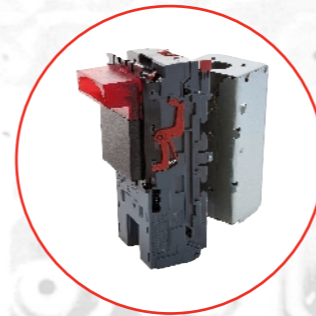

**NV9 USB-101**

Cash Box: 300 Slide In (PA192)  
Bezel: Horizontal (PA189)

**NV9 USB-201**

Cash Box: 600 Slide In (PA194)  
Bezel: Horizontal (PA189)

Difference Between Slide In And Clip On Cash Box

Removable Slide In Cash Box

Removable Clip On Cash Box

**NV9 USB-501 (Lockable)**

Locking Door  
Position 1

Cash Box: Lockable Slide In  
Cash Box for 300 Notes (PA186)  
Door: Front Right (Standard)

All lockable versions of  
NV9 USB series will be  
delivered **without** lock!