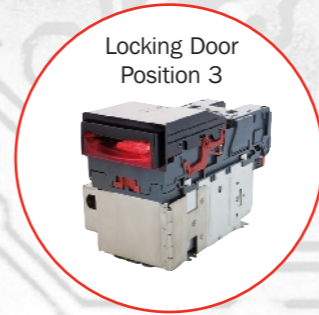

**NV9 USB-103**

Cash Box: 300 Slide In (PA192)  
Bezel: Vertical Up (PA188)

**NV9 USB-203**

Cash Box: 600 Slide In (PA194)  
Bezel: Vertical Up (PA188)

**NV9 USB-303**

Cash Box: 300 Clip On (PA185)  
Bezel: Vertical Up (PA188)

**NV9 USB-403**

Cash Box: 600 Clip On (PA193)  
Bezel: Vertical Up (PA188)

**NV9 USB-503 (Lockable)**

Locking Door  
Position 3

Cash Box: Lockable Slide In  
Cash Box for 300 Notes (PA186)  
Door: Front Left