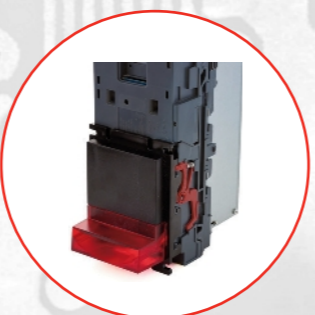

Cash Box: 300 Clip On (PA185)  
Bezel: Vertical Up Snout (PA190)

**NV9 USB-404**

Cash Box: 600 Clip On (PA193)  
Bezel: Vertical Up Snout (PA190)

**NV9 USB-504 (Lockable)**

Locking Door  
Position 4

Cash Box: Lockable Slide In  
Cash Box for 300 Notes (PA186)  
Door: Back Left