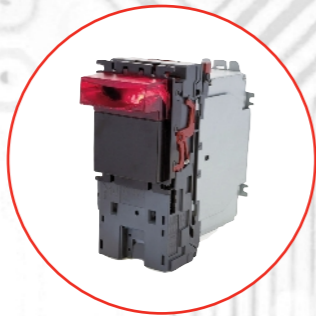

NV9 USB-202

Cash Box: 600 Slide In (PA194)
Bezel: Vertical Down Snout (PA191)