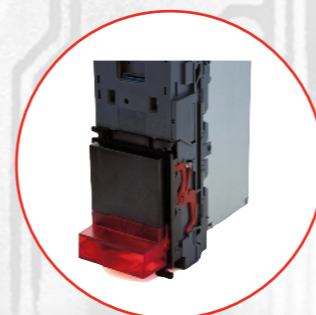

Cash Box: 300 Clip On (PA185)  
Bezel: Vertical Up Snout (PA190)

**NV9 USB-404**

Cash Box: 600 Clip On (PA193)  
Bezel: Vertical Up Snout (PA190)

**NV9 USB-504 (Lockable)**

Locking Door  
Position 4

Cash Box: Lockable Slide In  
Cash Box for 300 Notes (PA186)  
Door: Back Left