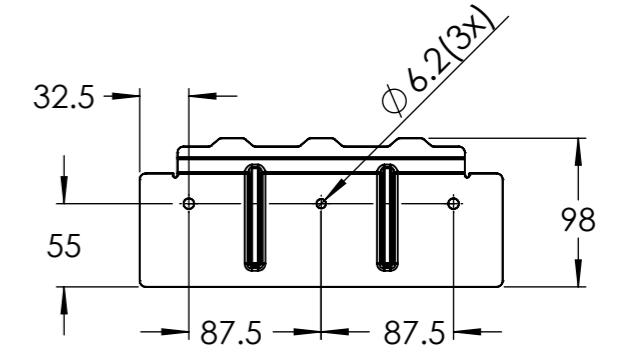

Dimension Drawing - MultiPlus-II

PMP482505000

MultiPlus-II 48/5000/70-50 - 230V

Dimensions in mm