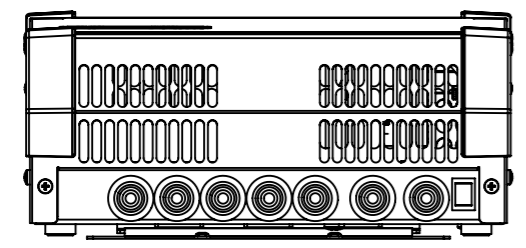

Dimension Drawing - MultiPlus-II

PMP482505000

MultiPlus-II 48/5000/70-50 - 230V

Dimensions in mm