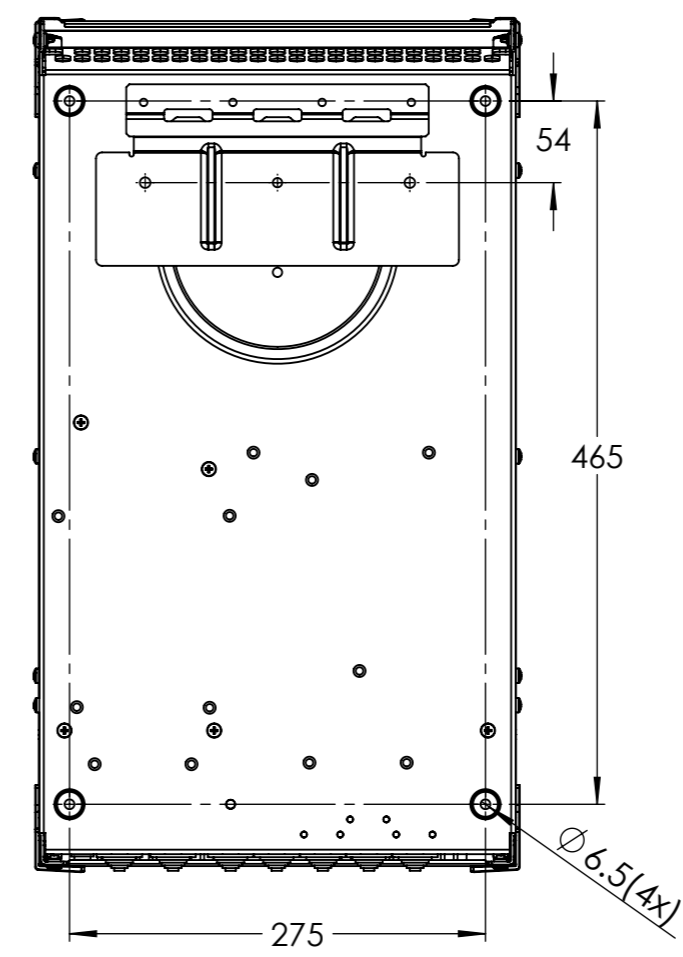

Dimension Drawing - MultiPlus-II

PMP482505000

MultiPlus-II 48/5000/70-50 - 230V

Dimensions in mm