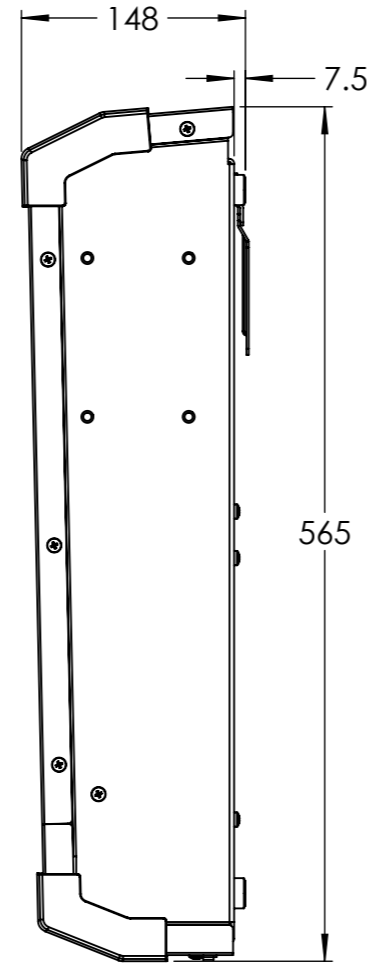

Dimension Drawing - MultiPlus-II

PMP482505000

MultiPlus-II 48/5000/70-50 - 230V

Dimensions in mm