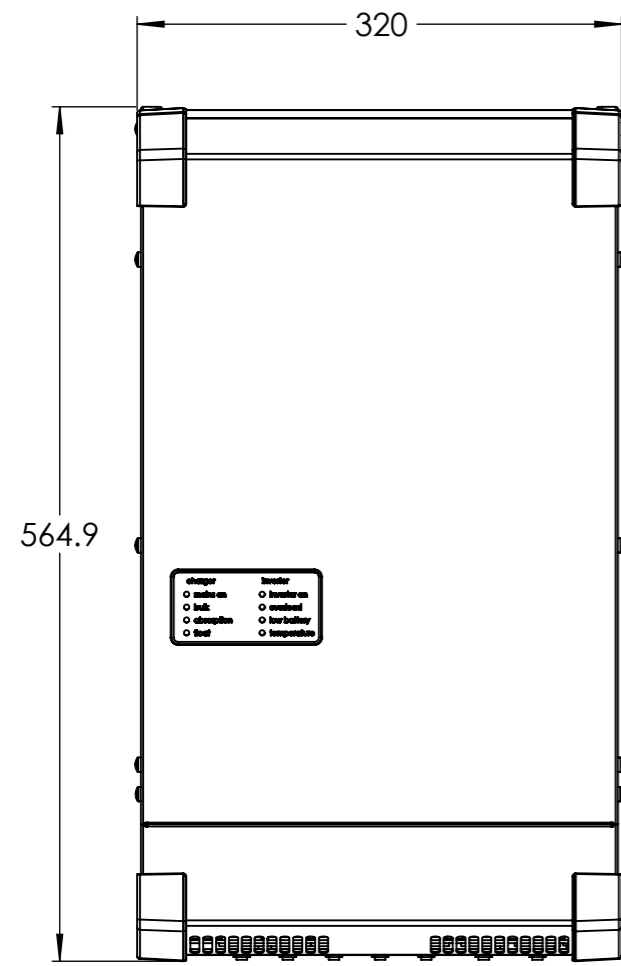

Dimension Drawing - MultiPlus-II

PMP482505000

MultiPlus-II 48/5000/70-50 - 230V

Dimensions in mm