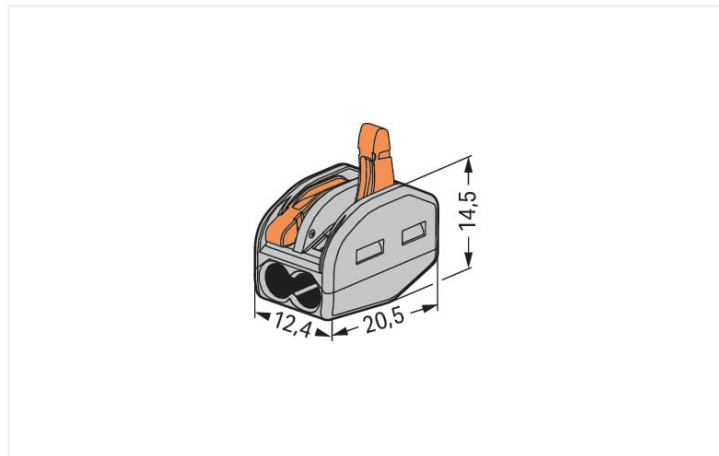

Data Sheet | Item Number: 222-412

CLASSIC Splicing Connector; for all conductor types; max. 4 mm²; 2-conductor;
with levers; gray housing; Surrounding air temperature: max 40°C; 2,50 mm²; gray

<https://www.wago.com/222-412>

Color: ■ gray

Dimensions in mm

Notes

Safety information

in grounded power lines

Electrical data

Ratings per	EN 60664		
Overvoltage category	III	III	II
Pollution degree	3	2	2
Nominal voltage	-	-	400 V
Rated surge voltage	-	-	4 kV
Rated current	-	-	32 A

Connection data

Connection points	2
Total number of potentials	1

Connection 1

Connection technology	CAGE CLAMP®
Actuation type	Lever
Connectable conductor materials	Copper
Solid conductor	0.08 ... 2.5 mm ² / 28 ... 12 AWG
Stranded conductor	0.08 ... 2.5 mm ² / 28 ... 12 AWG
Fine-stranded conductor	0.08 ... 4 mm ² / 28 ... 12 AWG
Strip length	9 ... 10 mm / 0.35 ... 0.39 inches
Wiring direction	Side-entry wiring

Physical data

Width	12.4 mm / 0.488 inches
Height	14.5 mm / 0.571 inches
Depth	20.5 mm / 0.807 inches

Material data

Note (material data)	Information on material specifications can be found here
Color	gray
Flammability class per UL94	V0
Fire load	0.067 MJ
Actuator color	orange
Weight	3.1 g