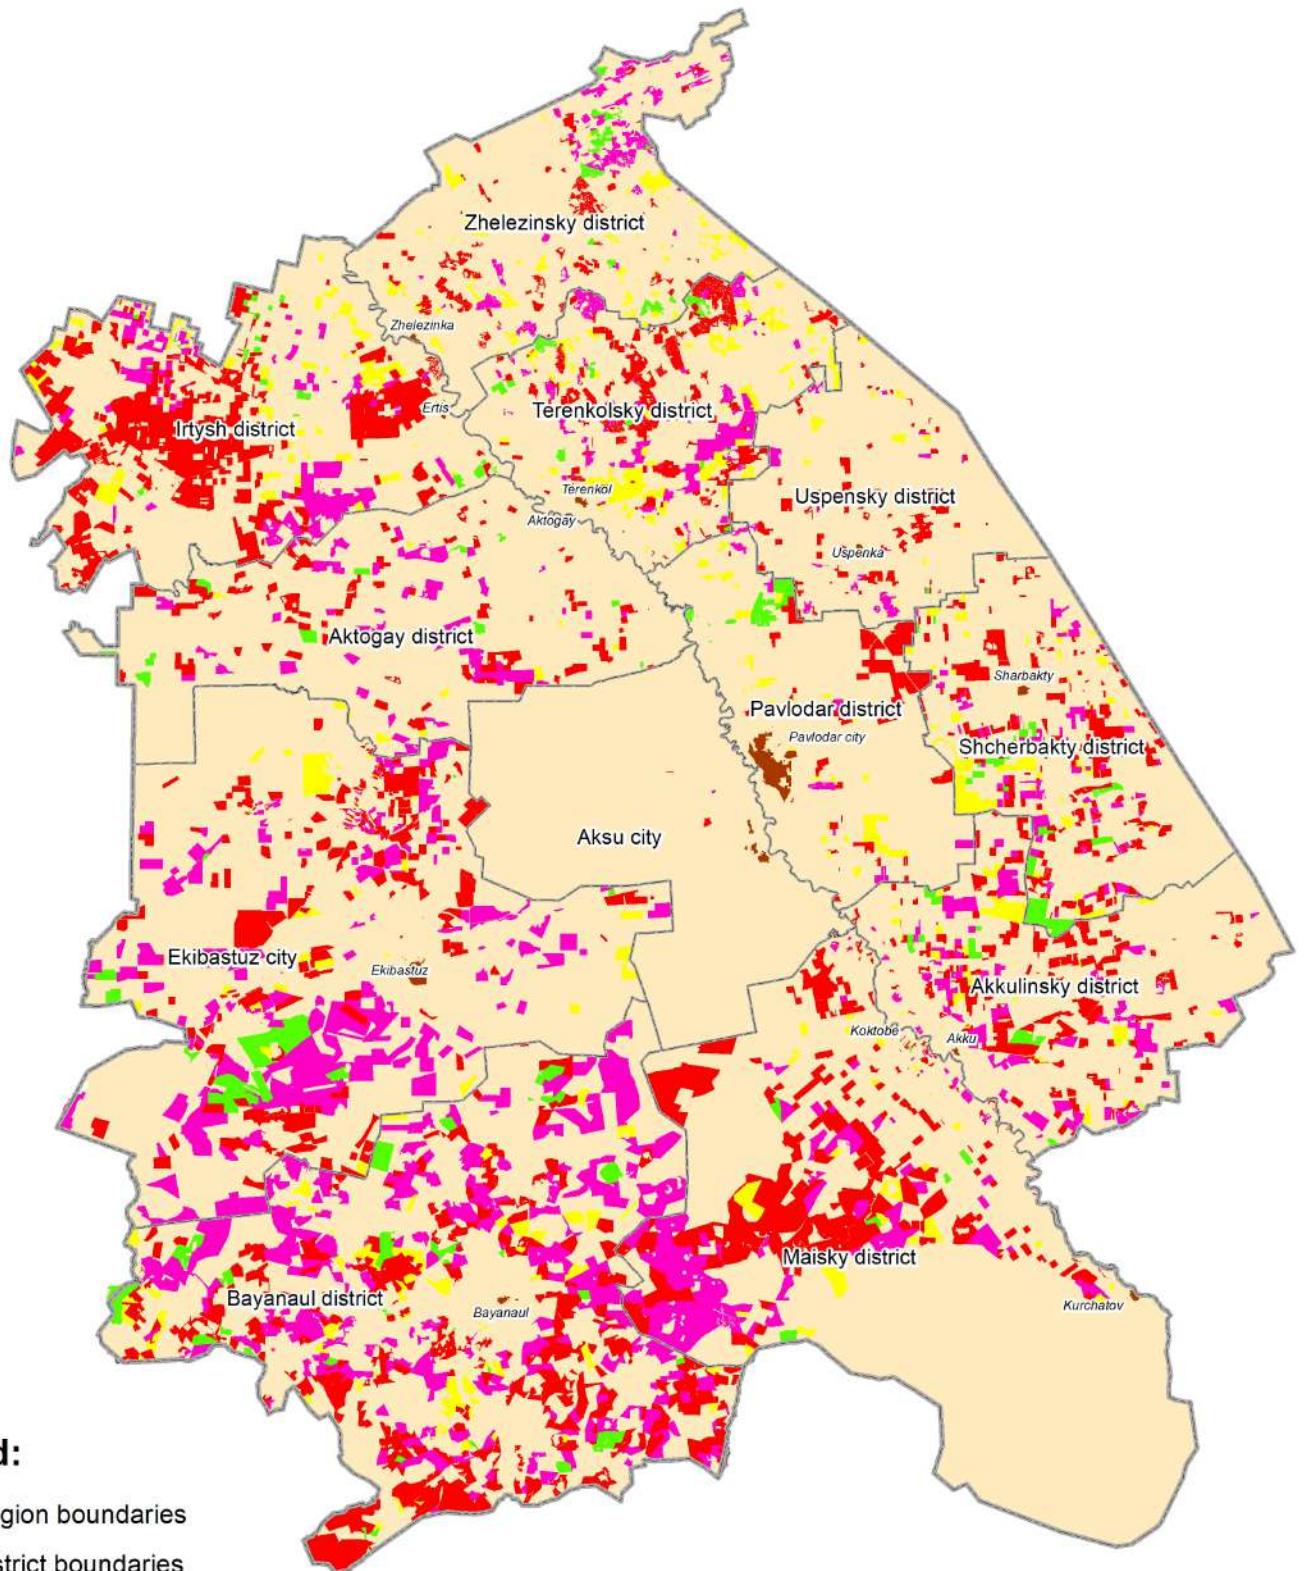

Map of the degree of pasture plots load of Pavlodar region of the RK

Legend:

- Region boundaries
- District boundaries
- Localities

degree of pasture load:

- strong degree of load
- low degree of load
- optimal degree of load
- no cattle
- other (no data available)