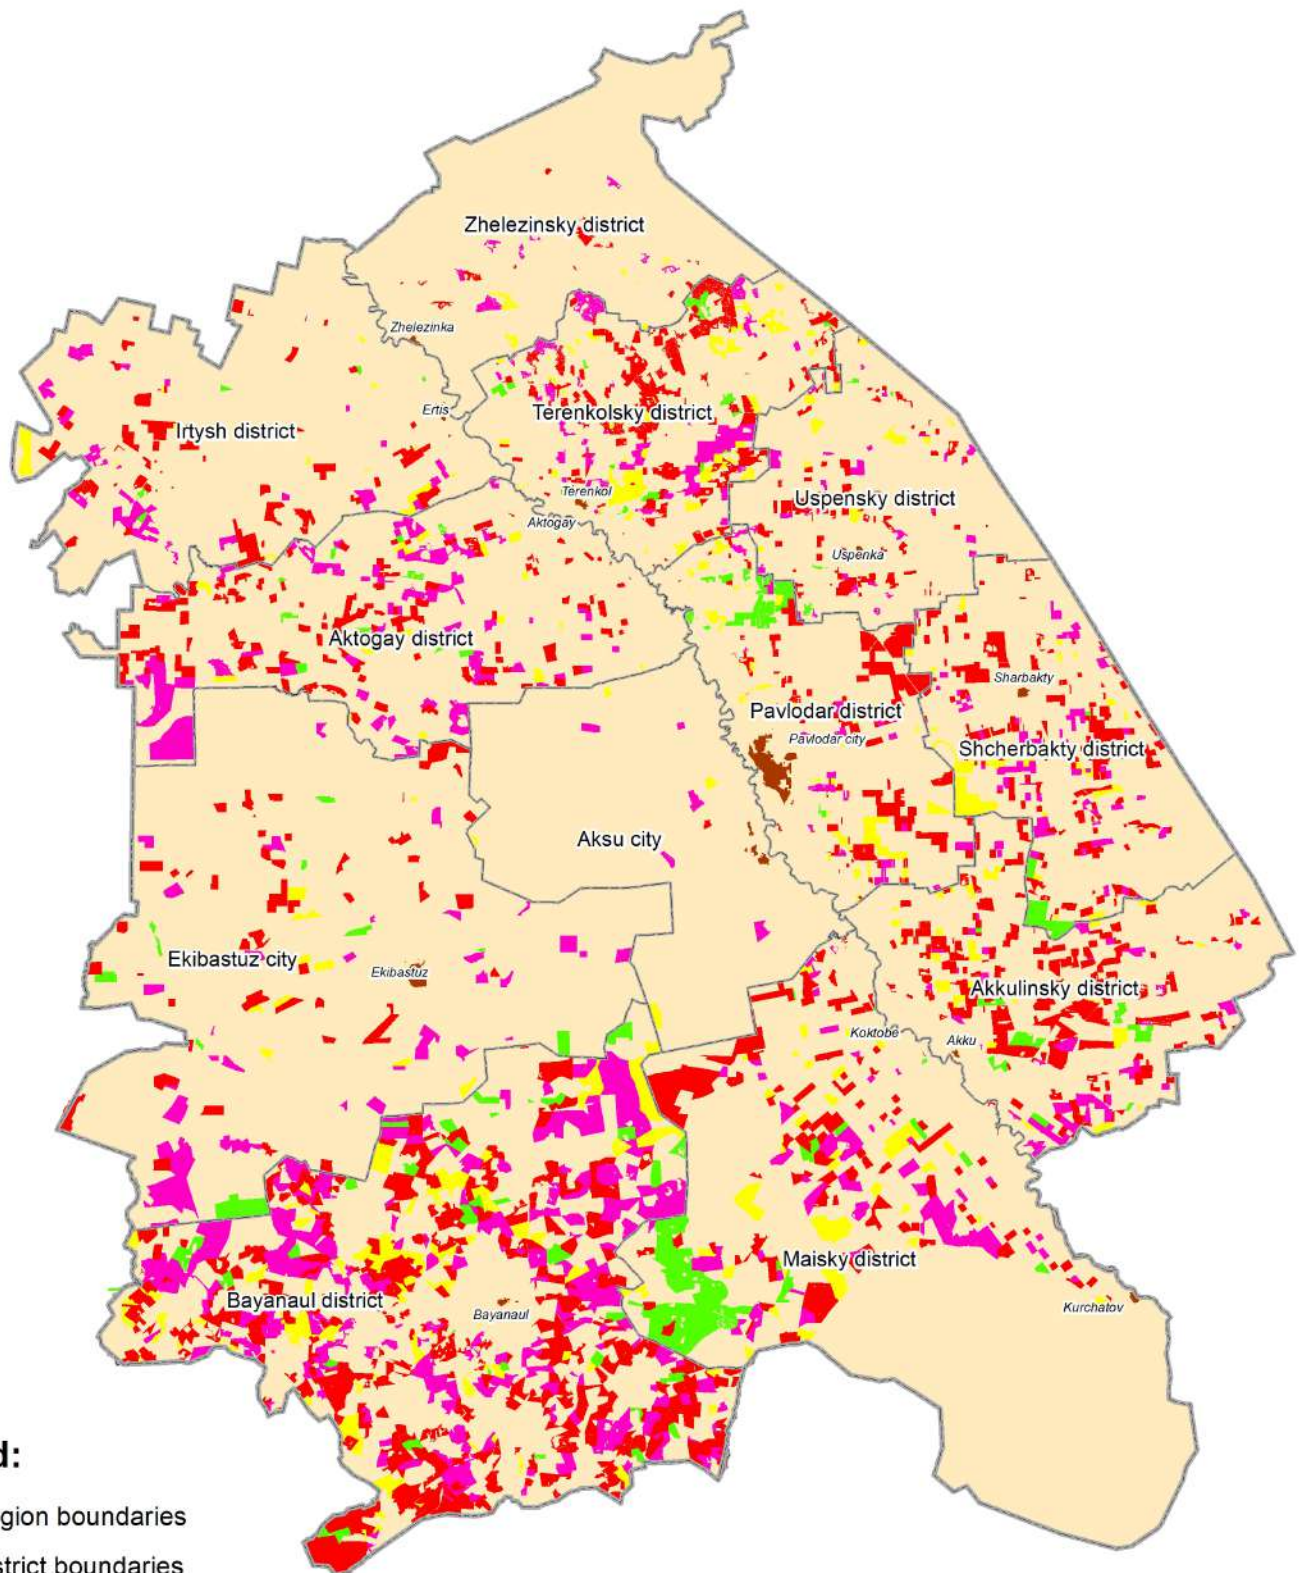

Map of the degree of pasture plots load of Pavlodar region of the RK

Legend:

-  Region boundaries
-  District boundaries
-  Localities
- degree of pasture load:**
-  strong degree of load
-  low degree of load
-  optimal degree of load
-  no cattle
-  other (no data available)

Scale 1:2 400 000