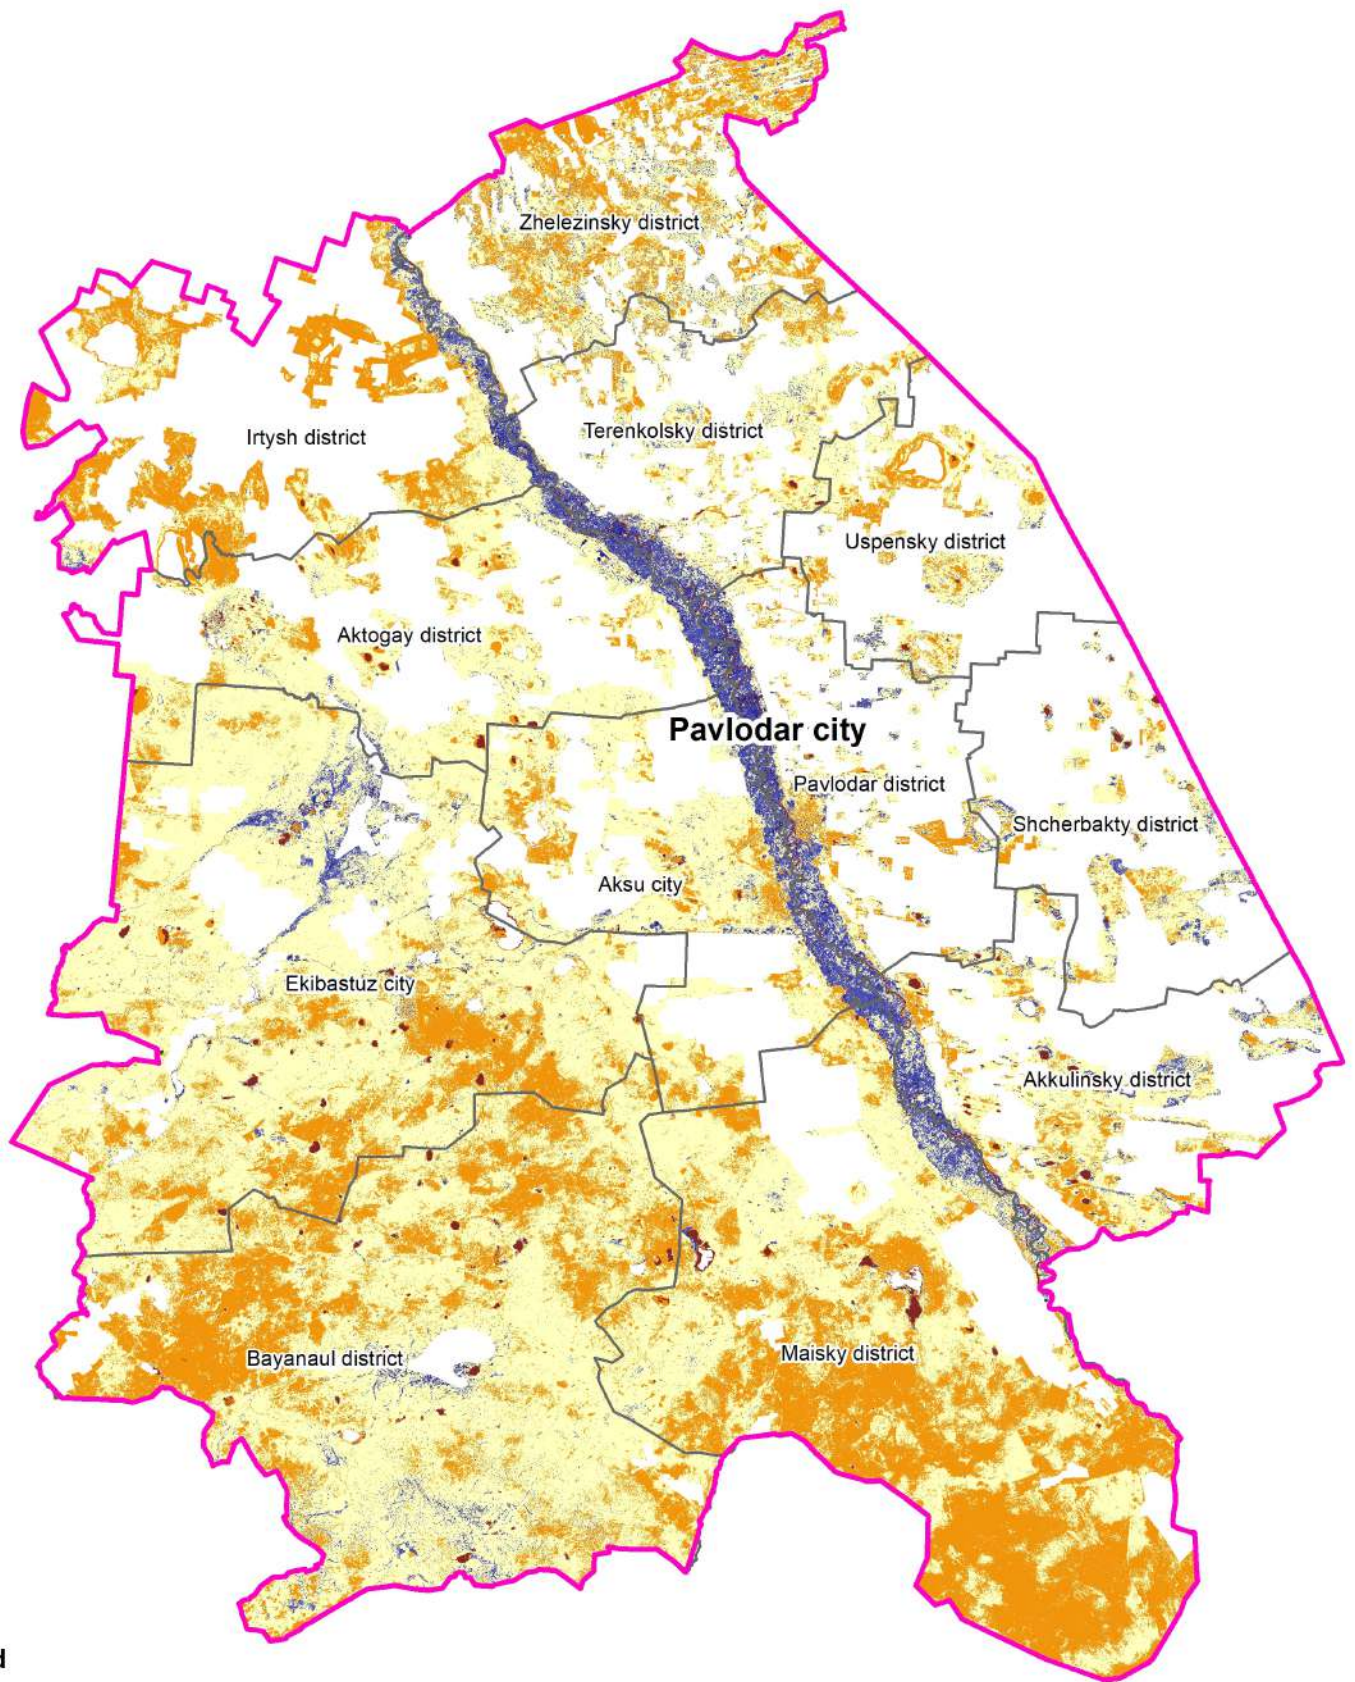

Map of the rangelands bioproductivity of the Pavlodar region of the RK in the autumn season of 2021 based on ERS data

Legend

Scale 1:2 250 000