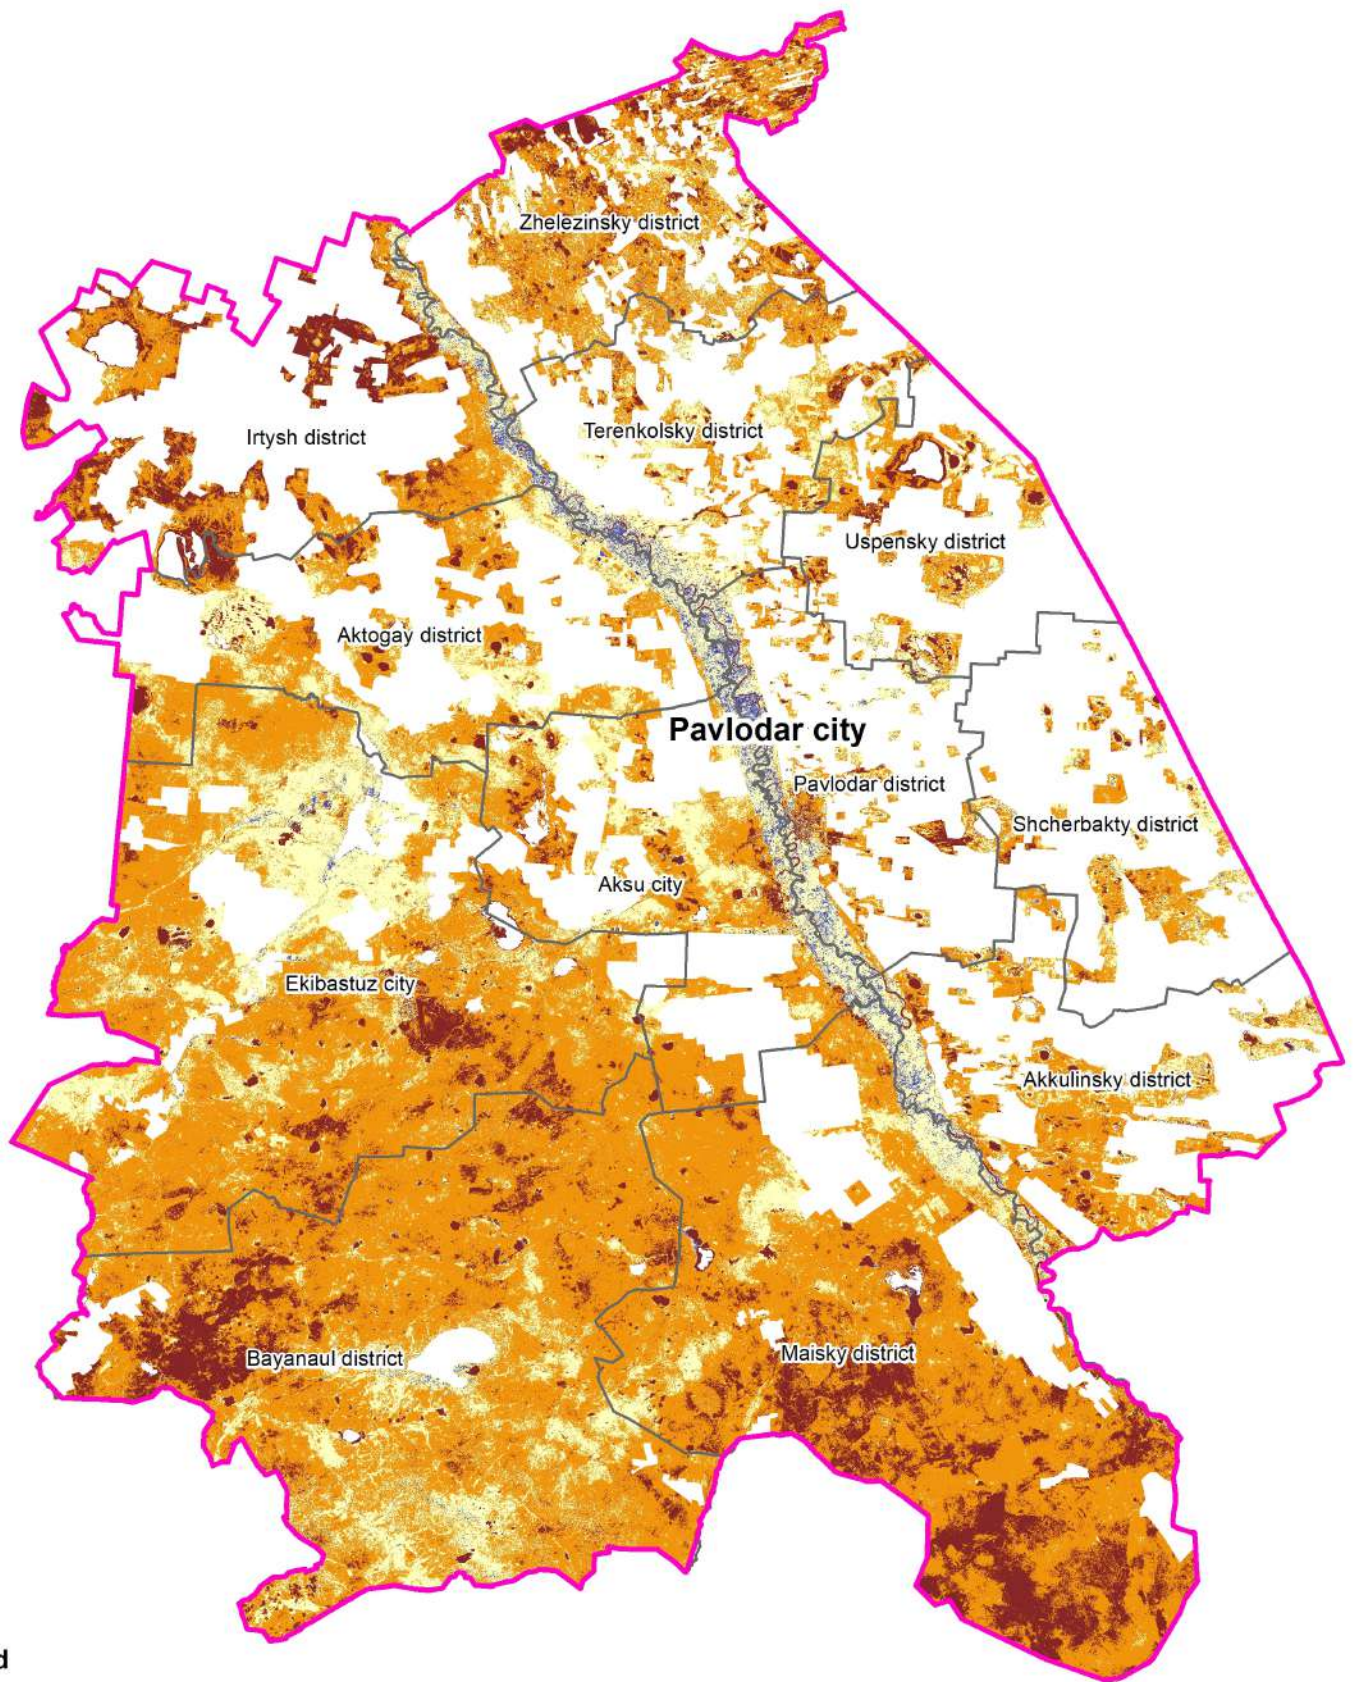

Map of the rangelands bioproductivity of the Pavlodar region of the RK in the autumn season of 2022 based on ERS data

Legend

Scale 1:2 250 000