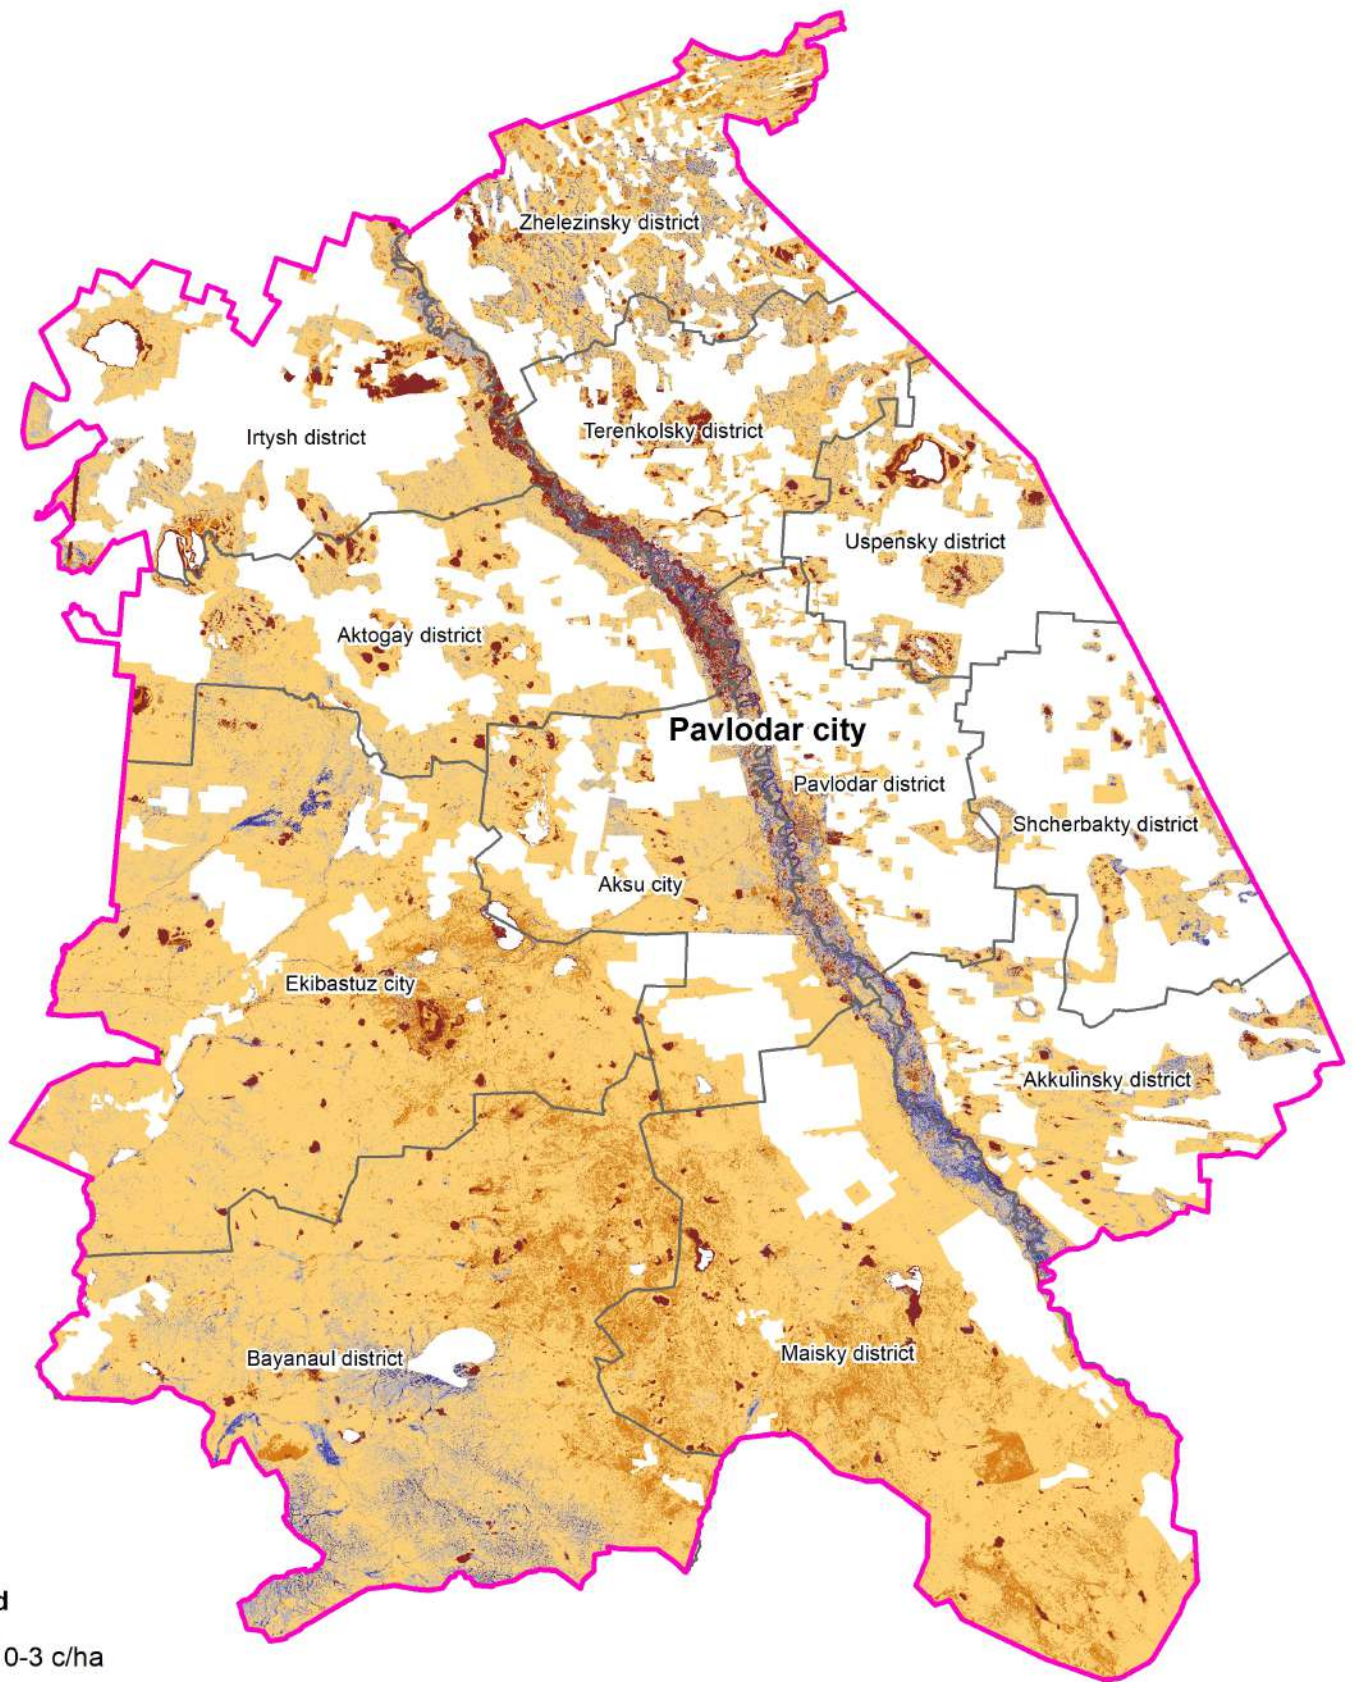

# Map of the rangelands bioproductivity of the Pavlodar region of the RK in the spring season of 2021 based on ERS data

## Legend

Scale 1:2 250 000