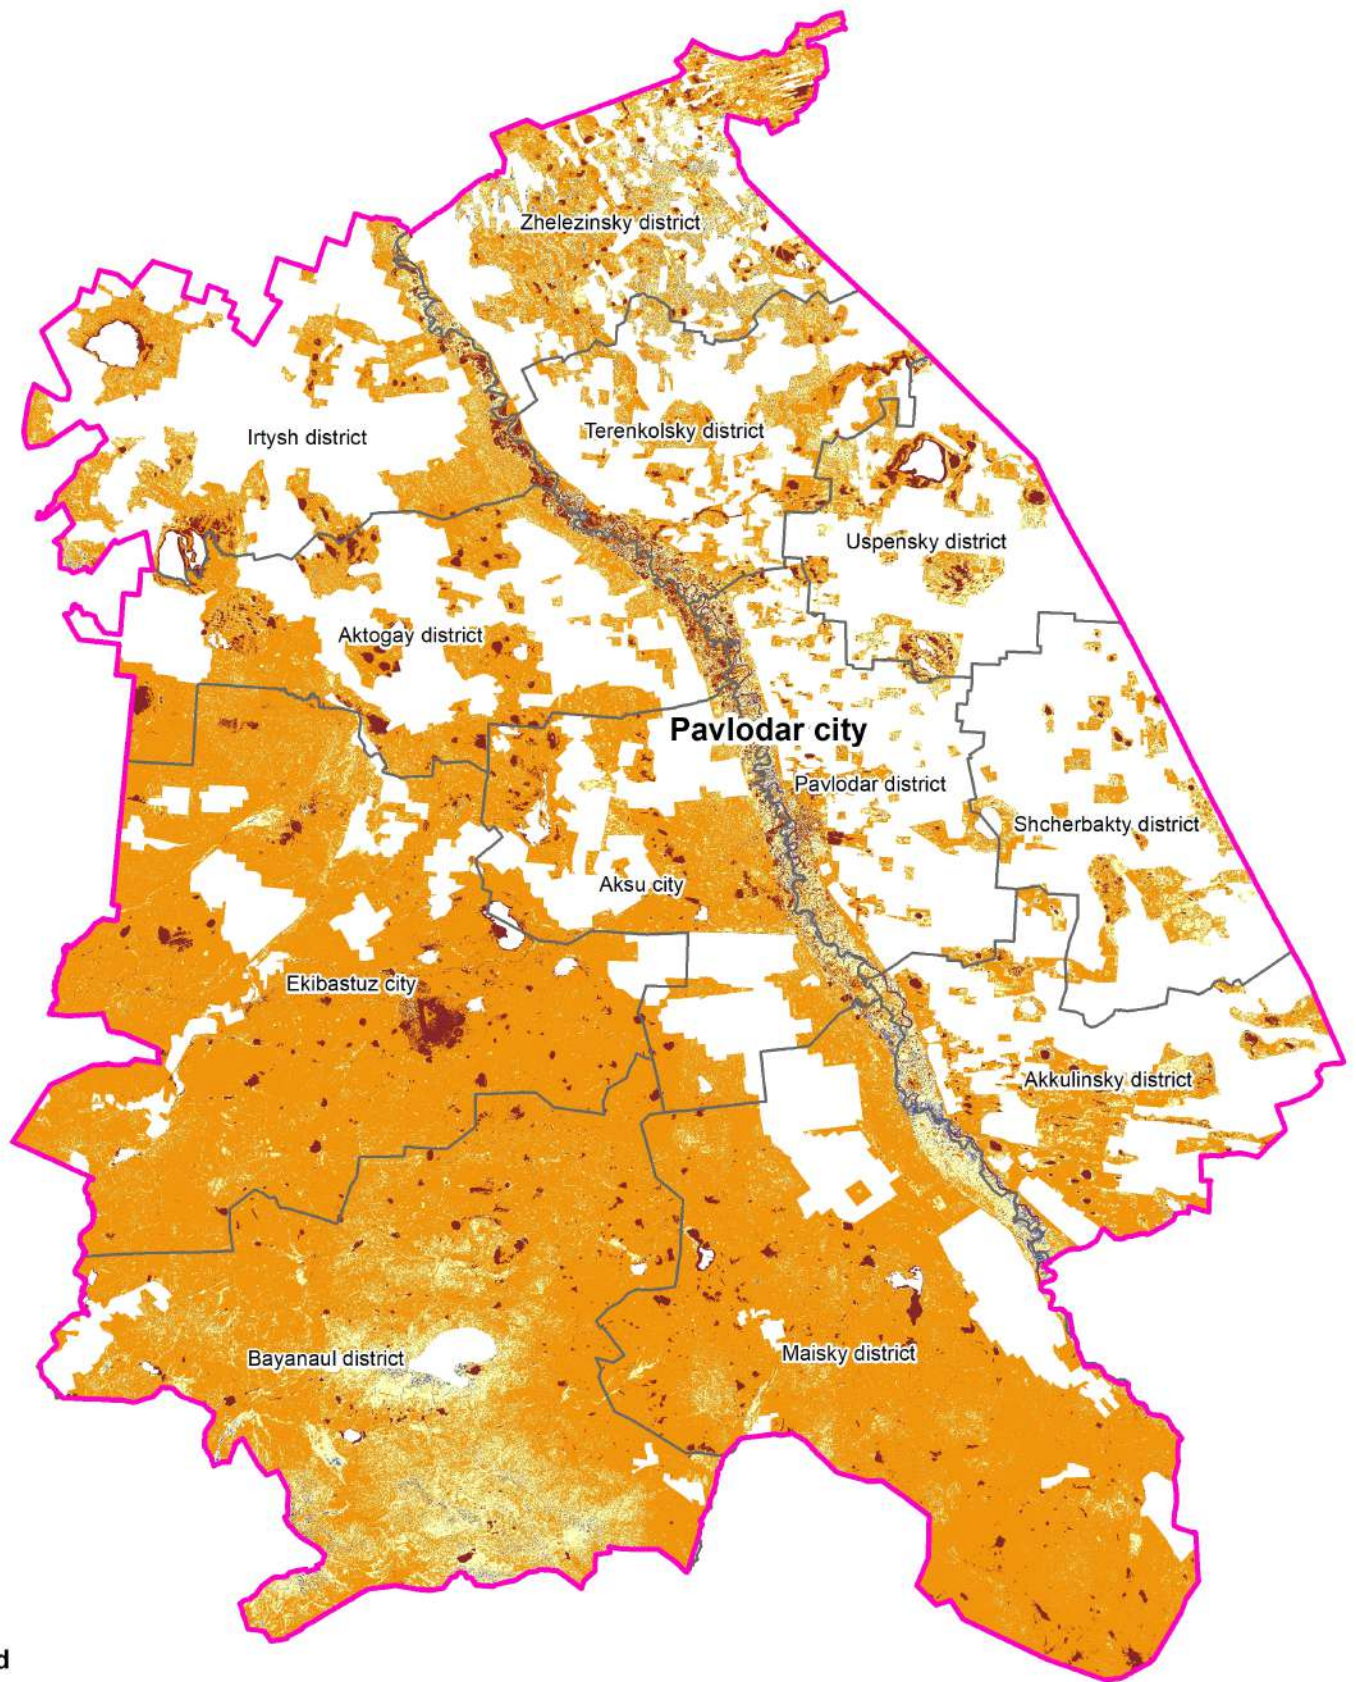

Map of the rangelands bioproductivity of the Pavlodar region of the RK in the spring season of 2022 based on ERS data

Legend

Scale 1:2 250 000