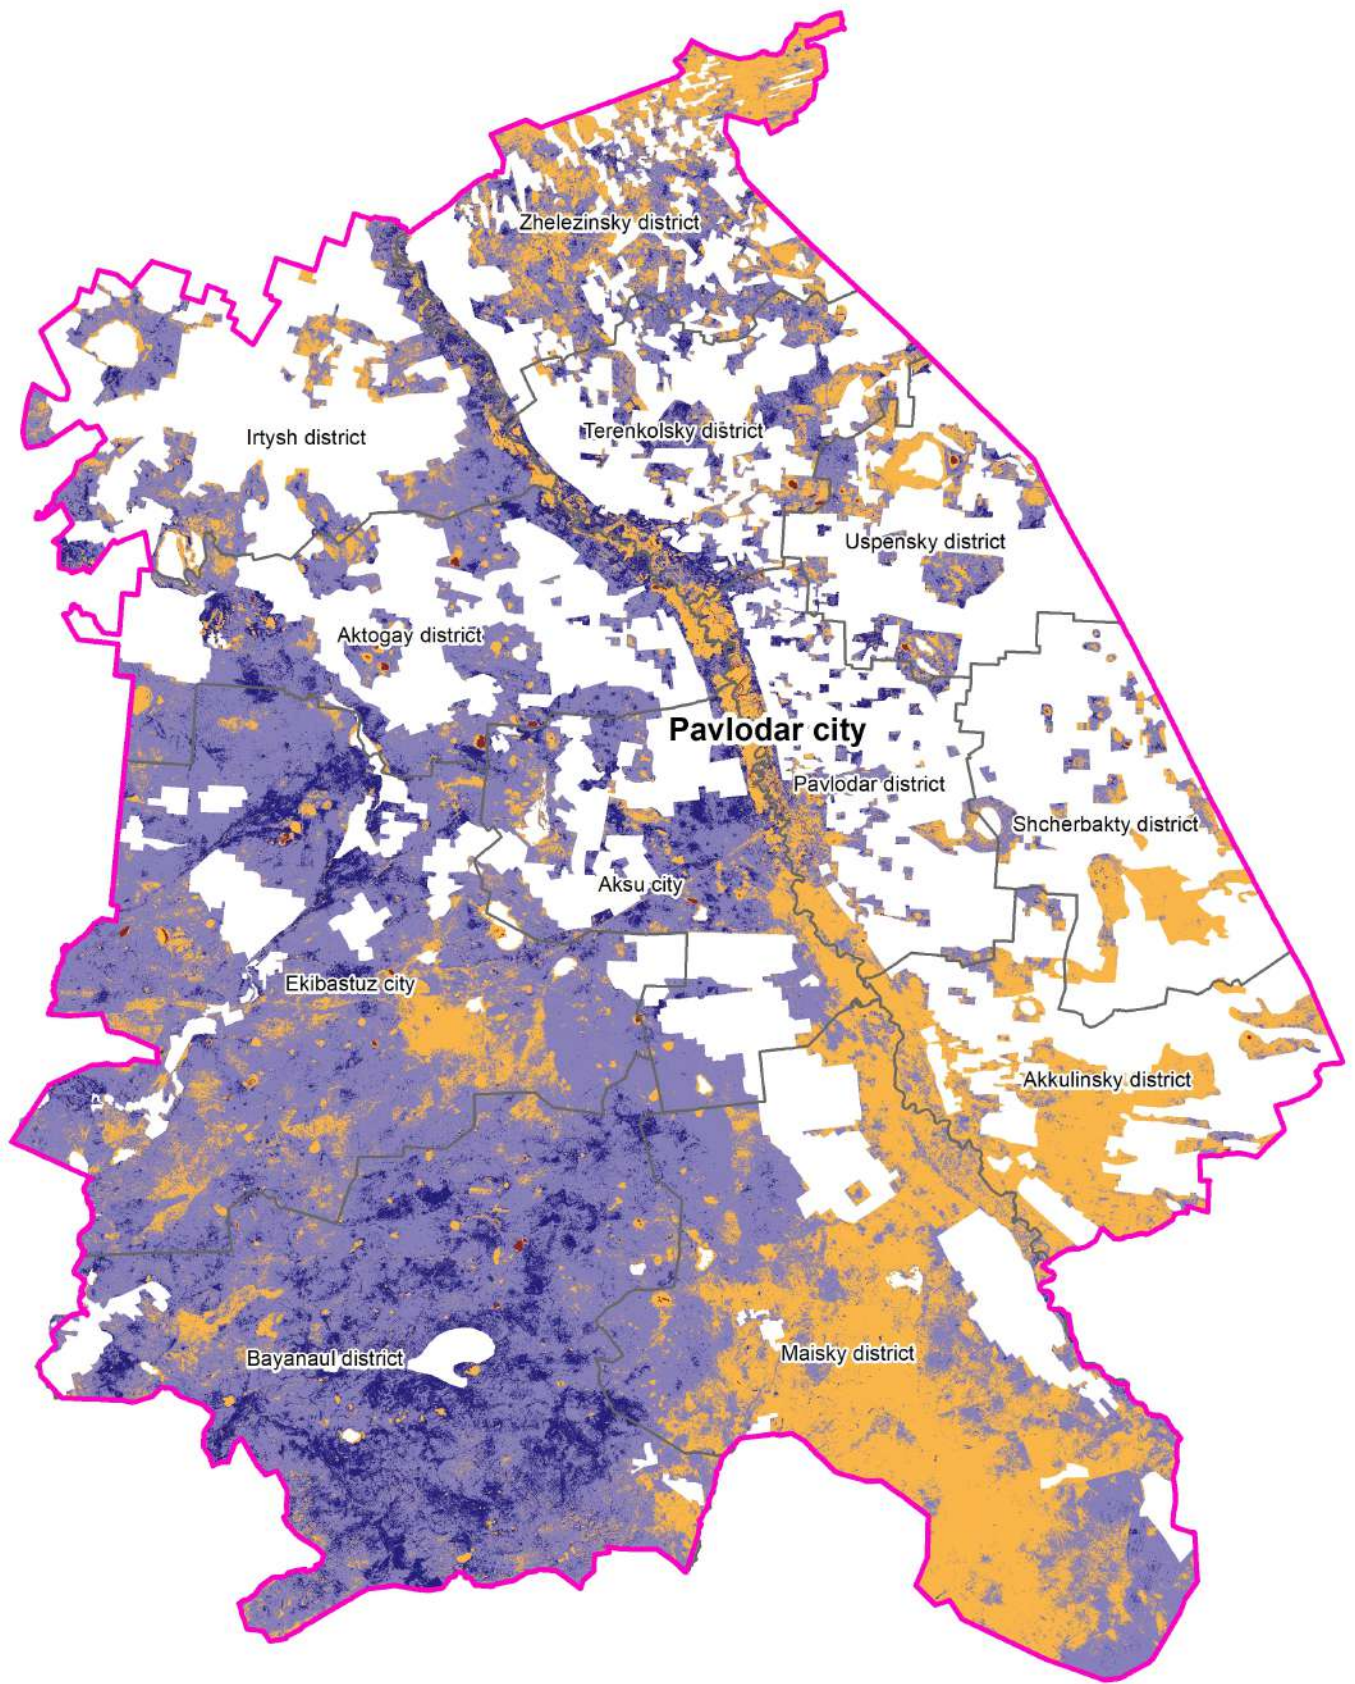

# Map of the rangelands bioproductivity of the Pavlodar region of the RK in the spring season of 2023 based on ERS data

## Legend

Scale 1:2 250 000