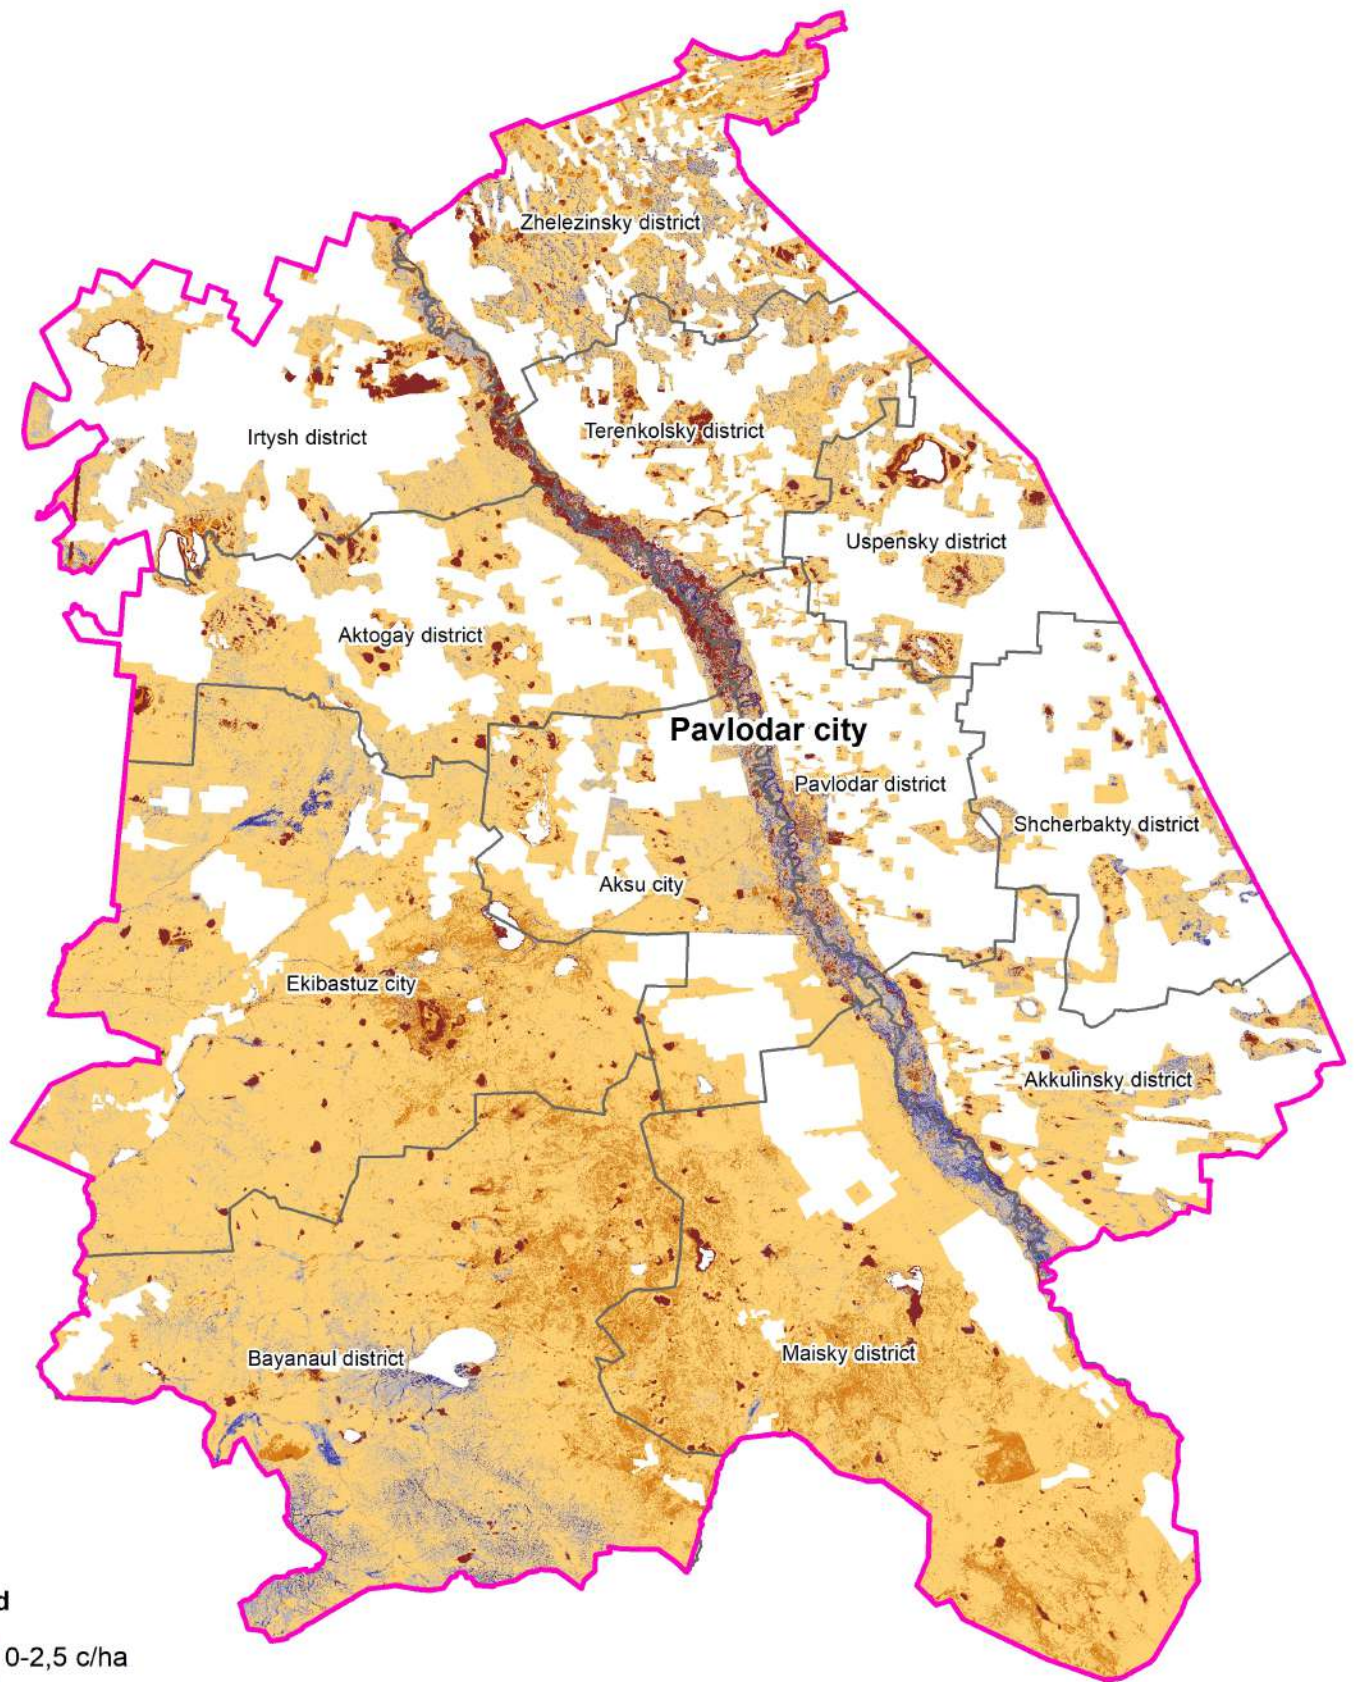

Map of the rangelands bioproductivity of the Pavlodar region of the RK in the summer season of 2021 based on ERS data

Legend

Scale 1:2 250 000