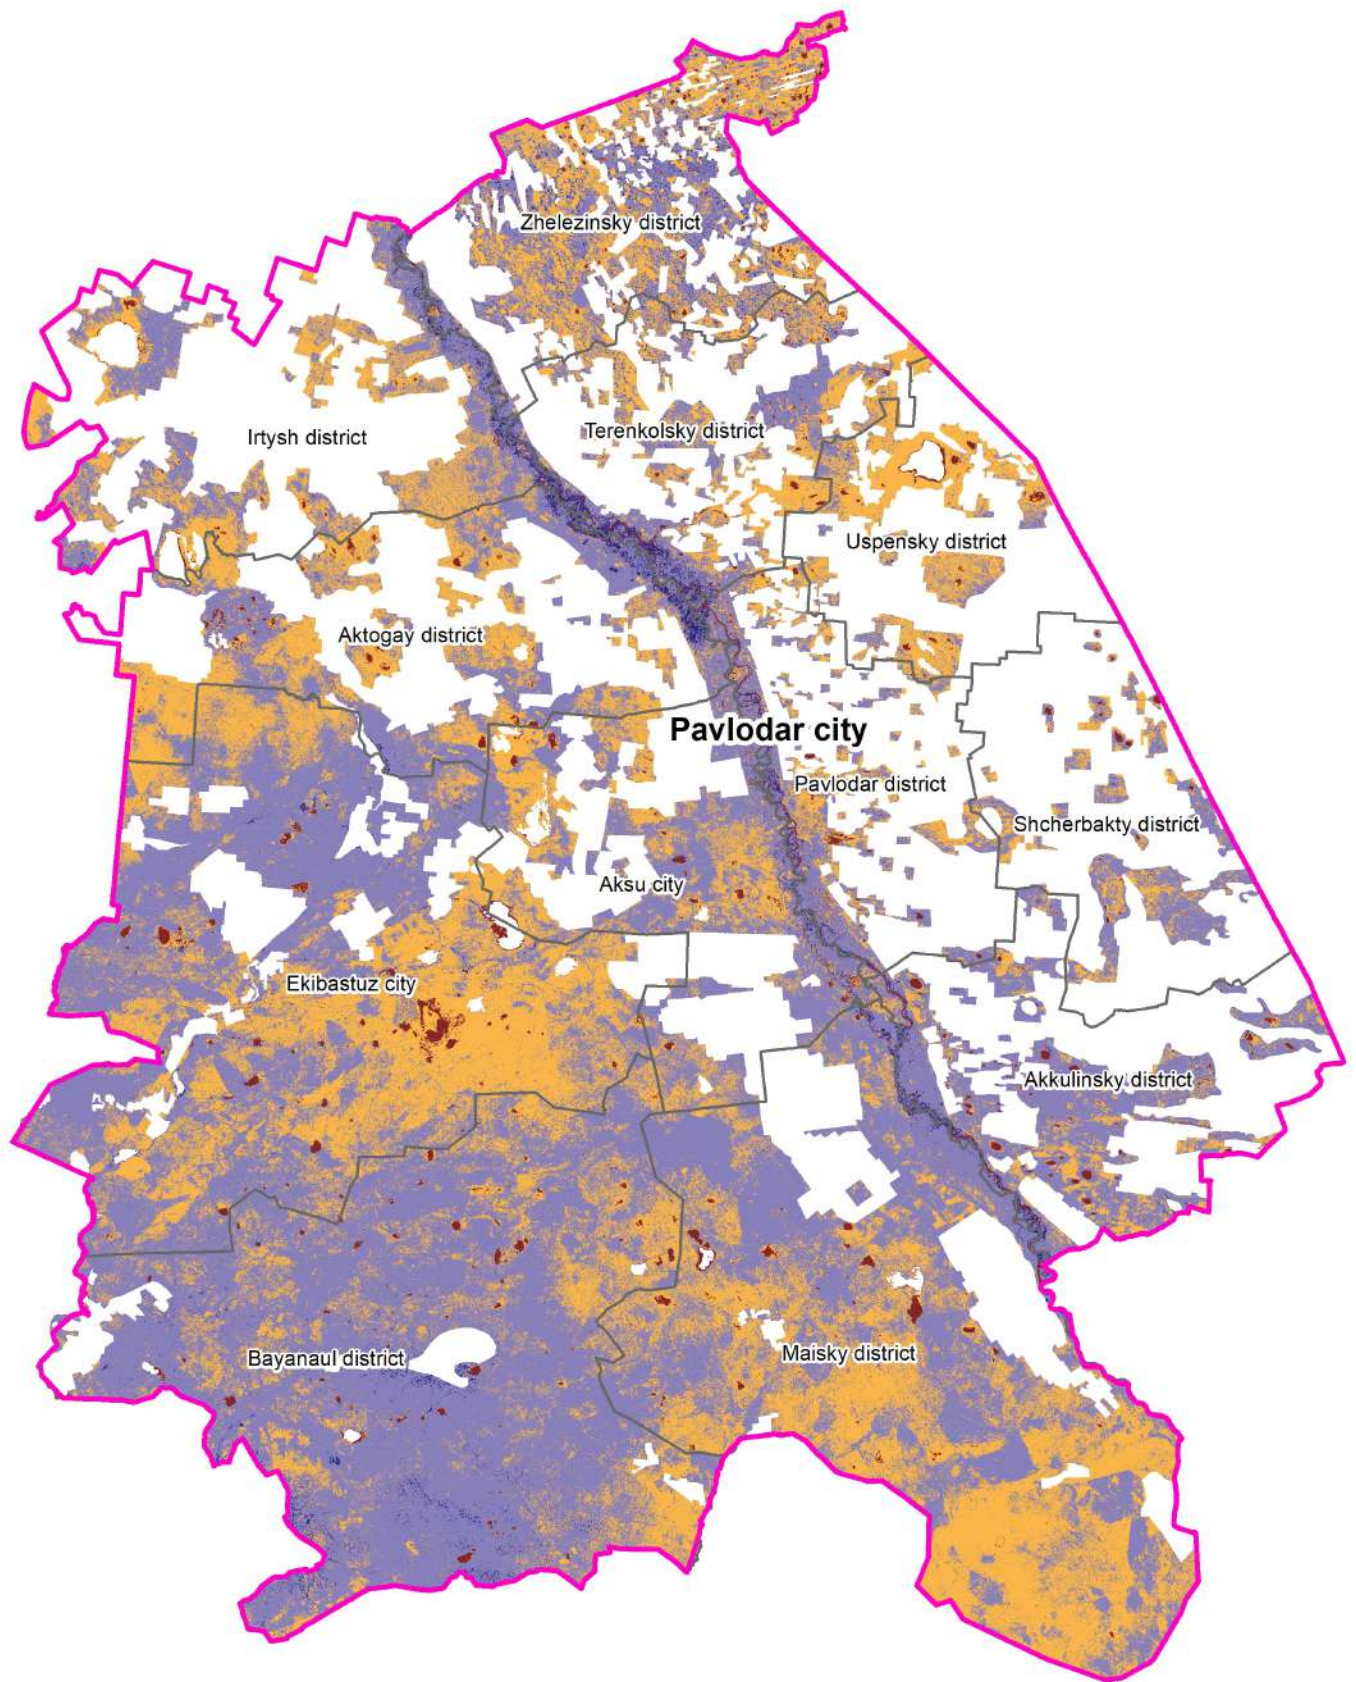

Map of the rangelands bioproductivity of the Pavlodar region of the RK in the summer season of 2023 based on ERS data

Legend

Scale 1:2 250 000