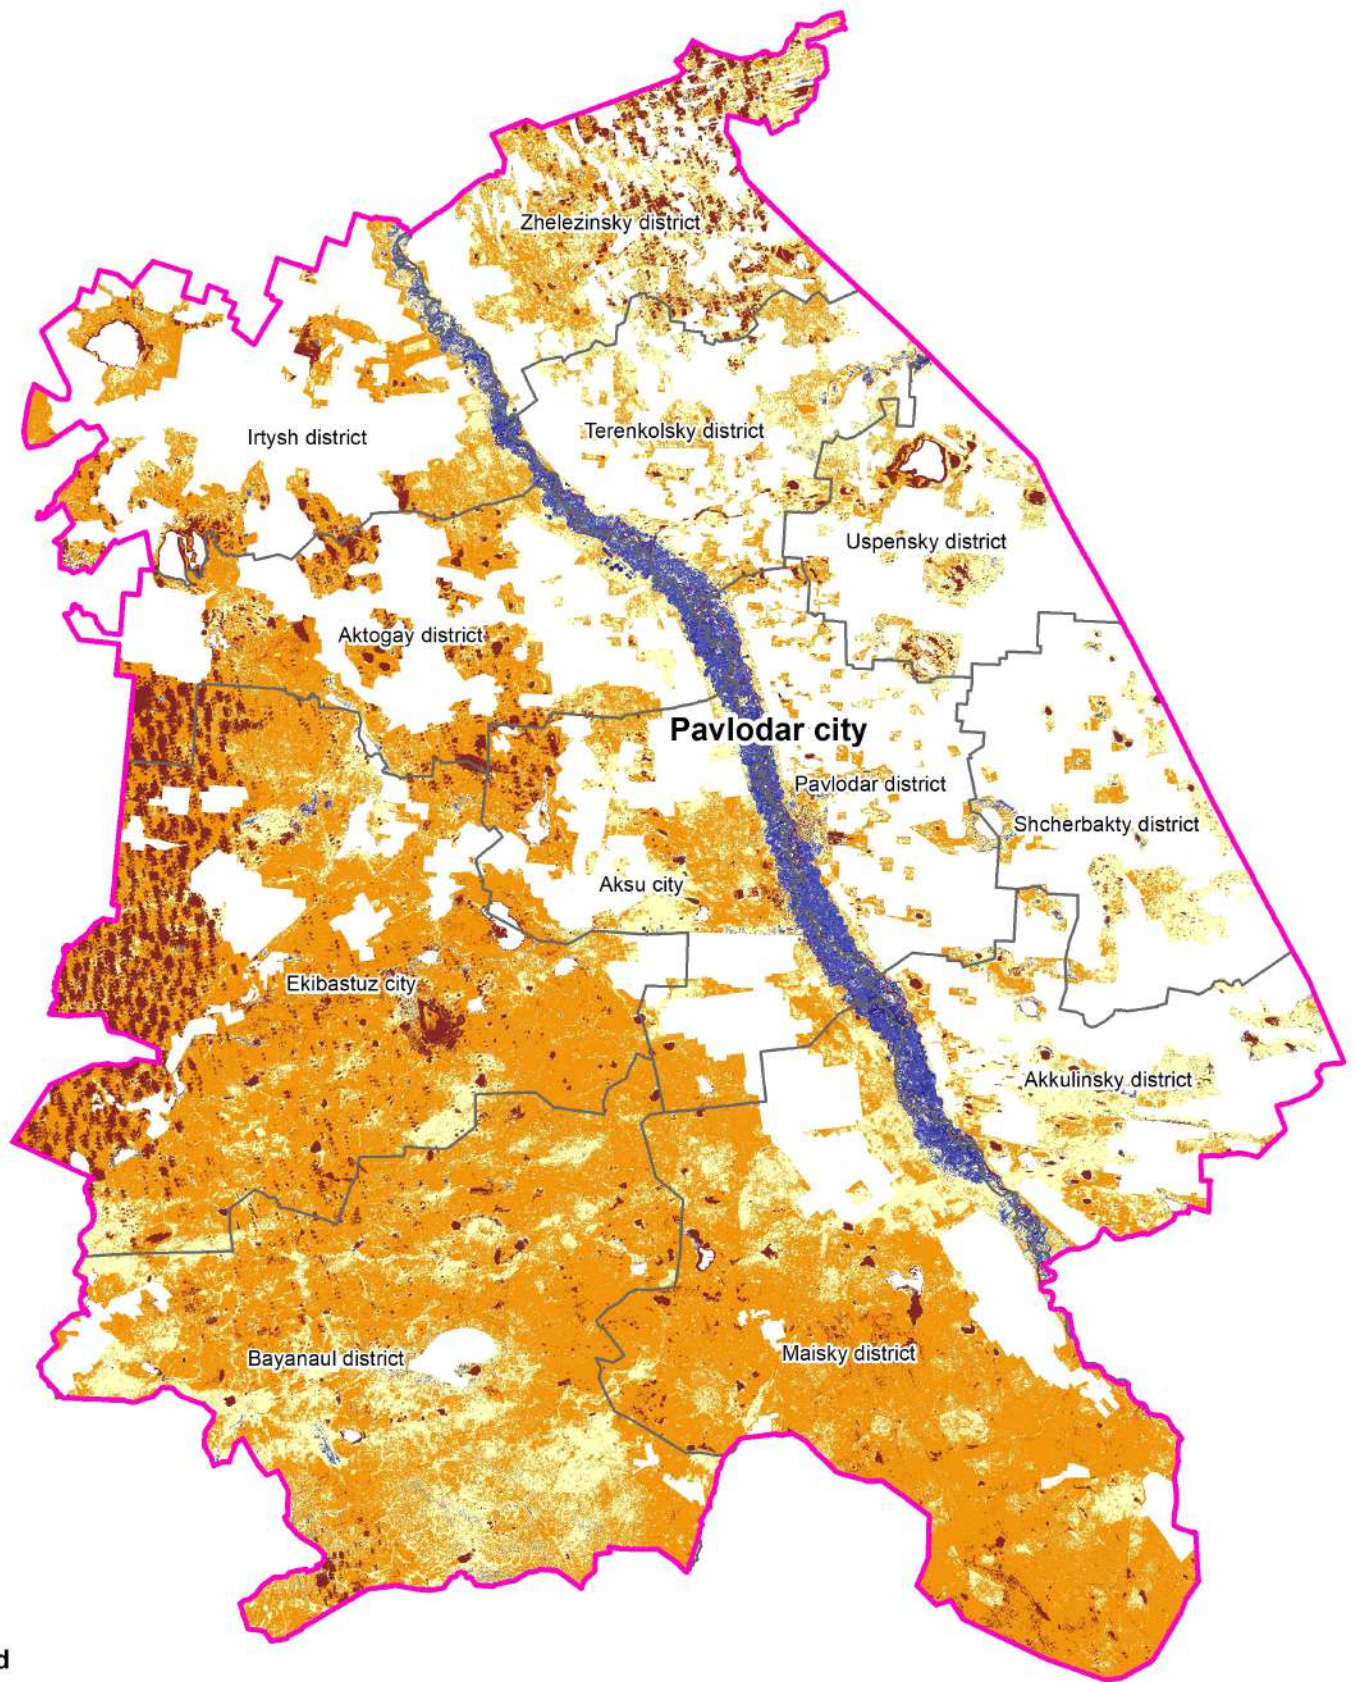

# Map of the rangelands bioproductivity of the Pavlodar region of the RK in the summer season of 2022 based on ERS data

## Legend

Scale 1:2 250 000