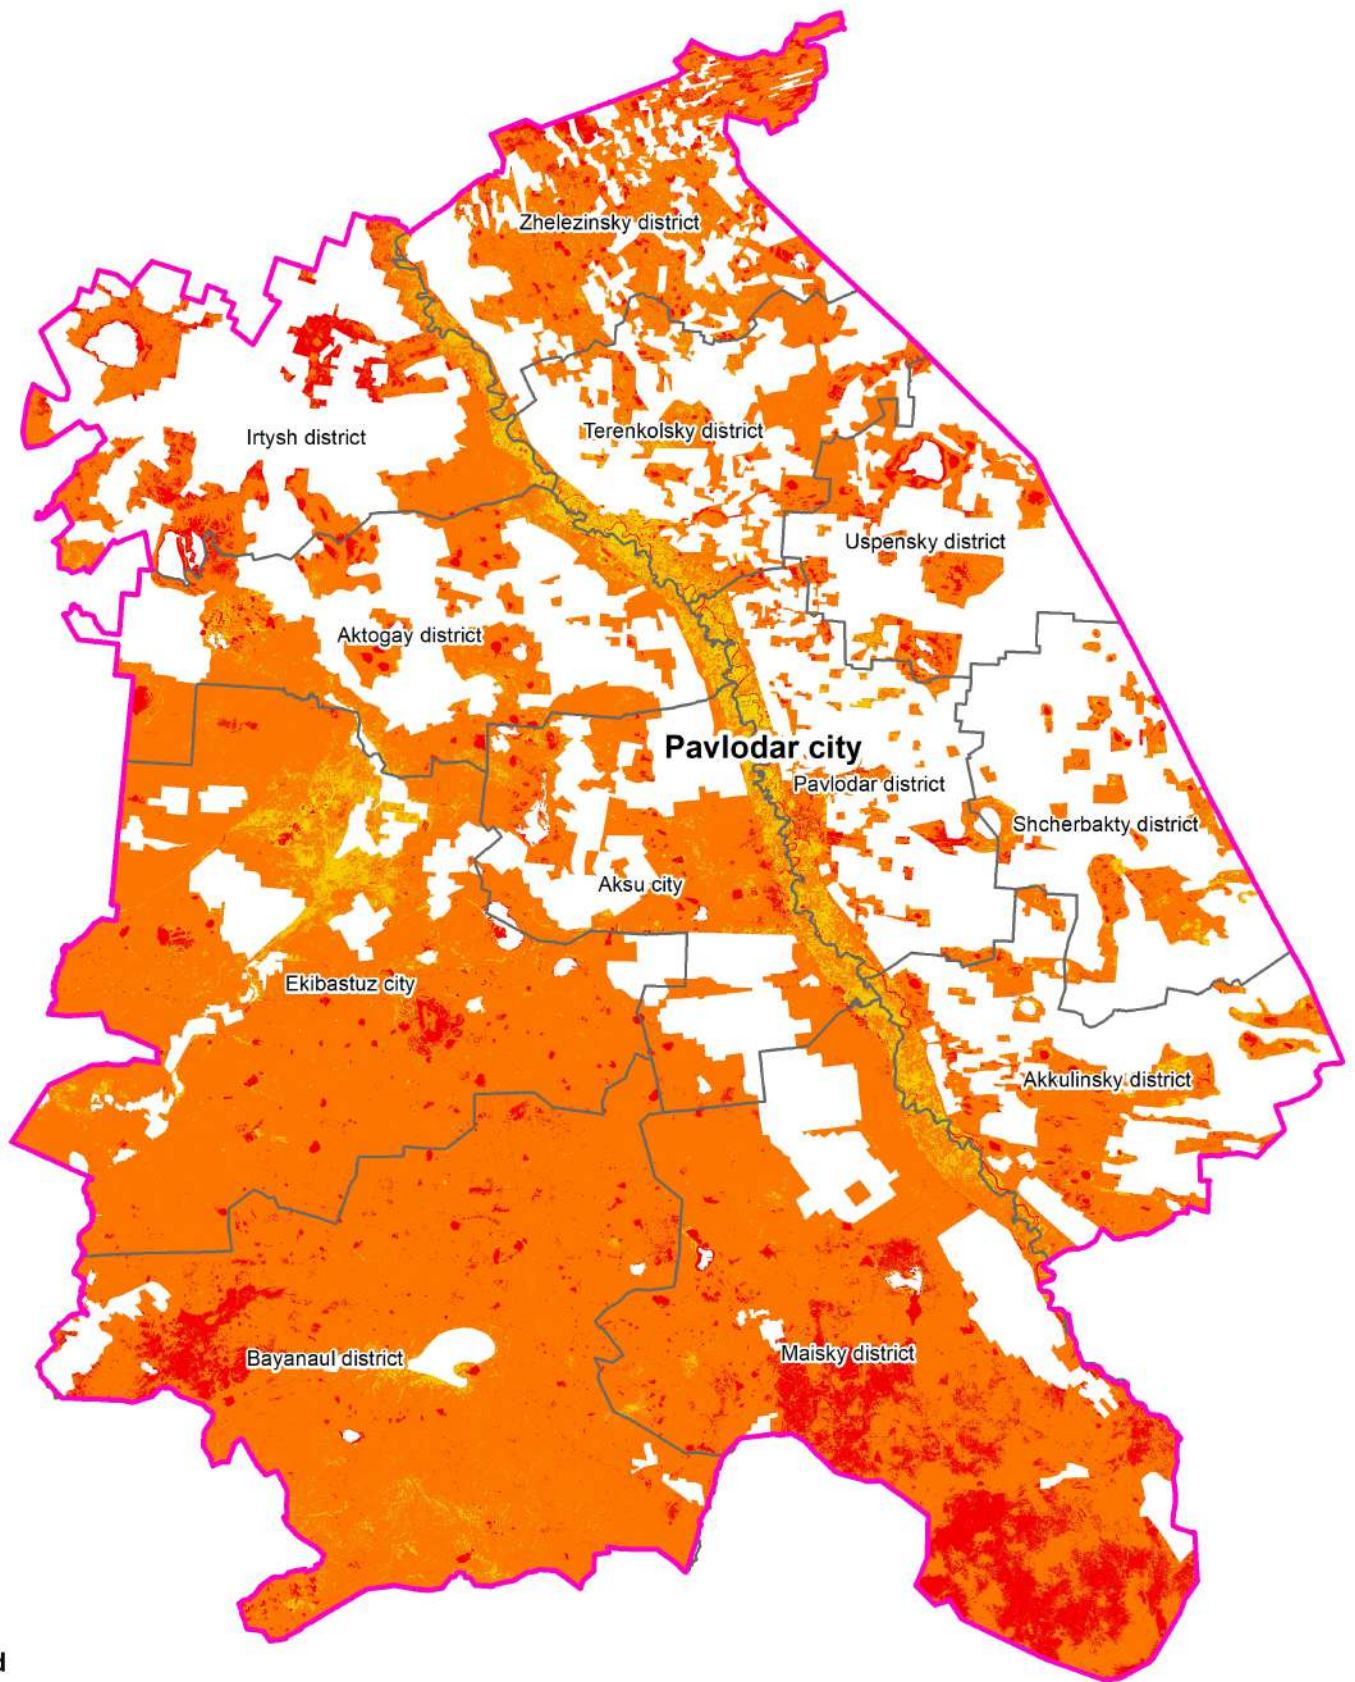

# Map of the rangelands condition of the Pavlodar region of the RK in the autumn season of 2021 based on ERS data

## Legend

-  no vegetation
-  very bad
-  bad
-  moderate
-  good

Scale 1:2 250 000