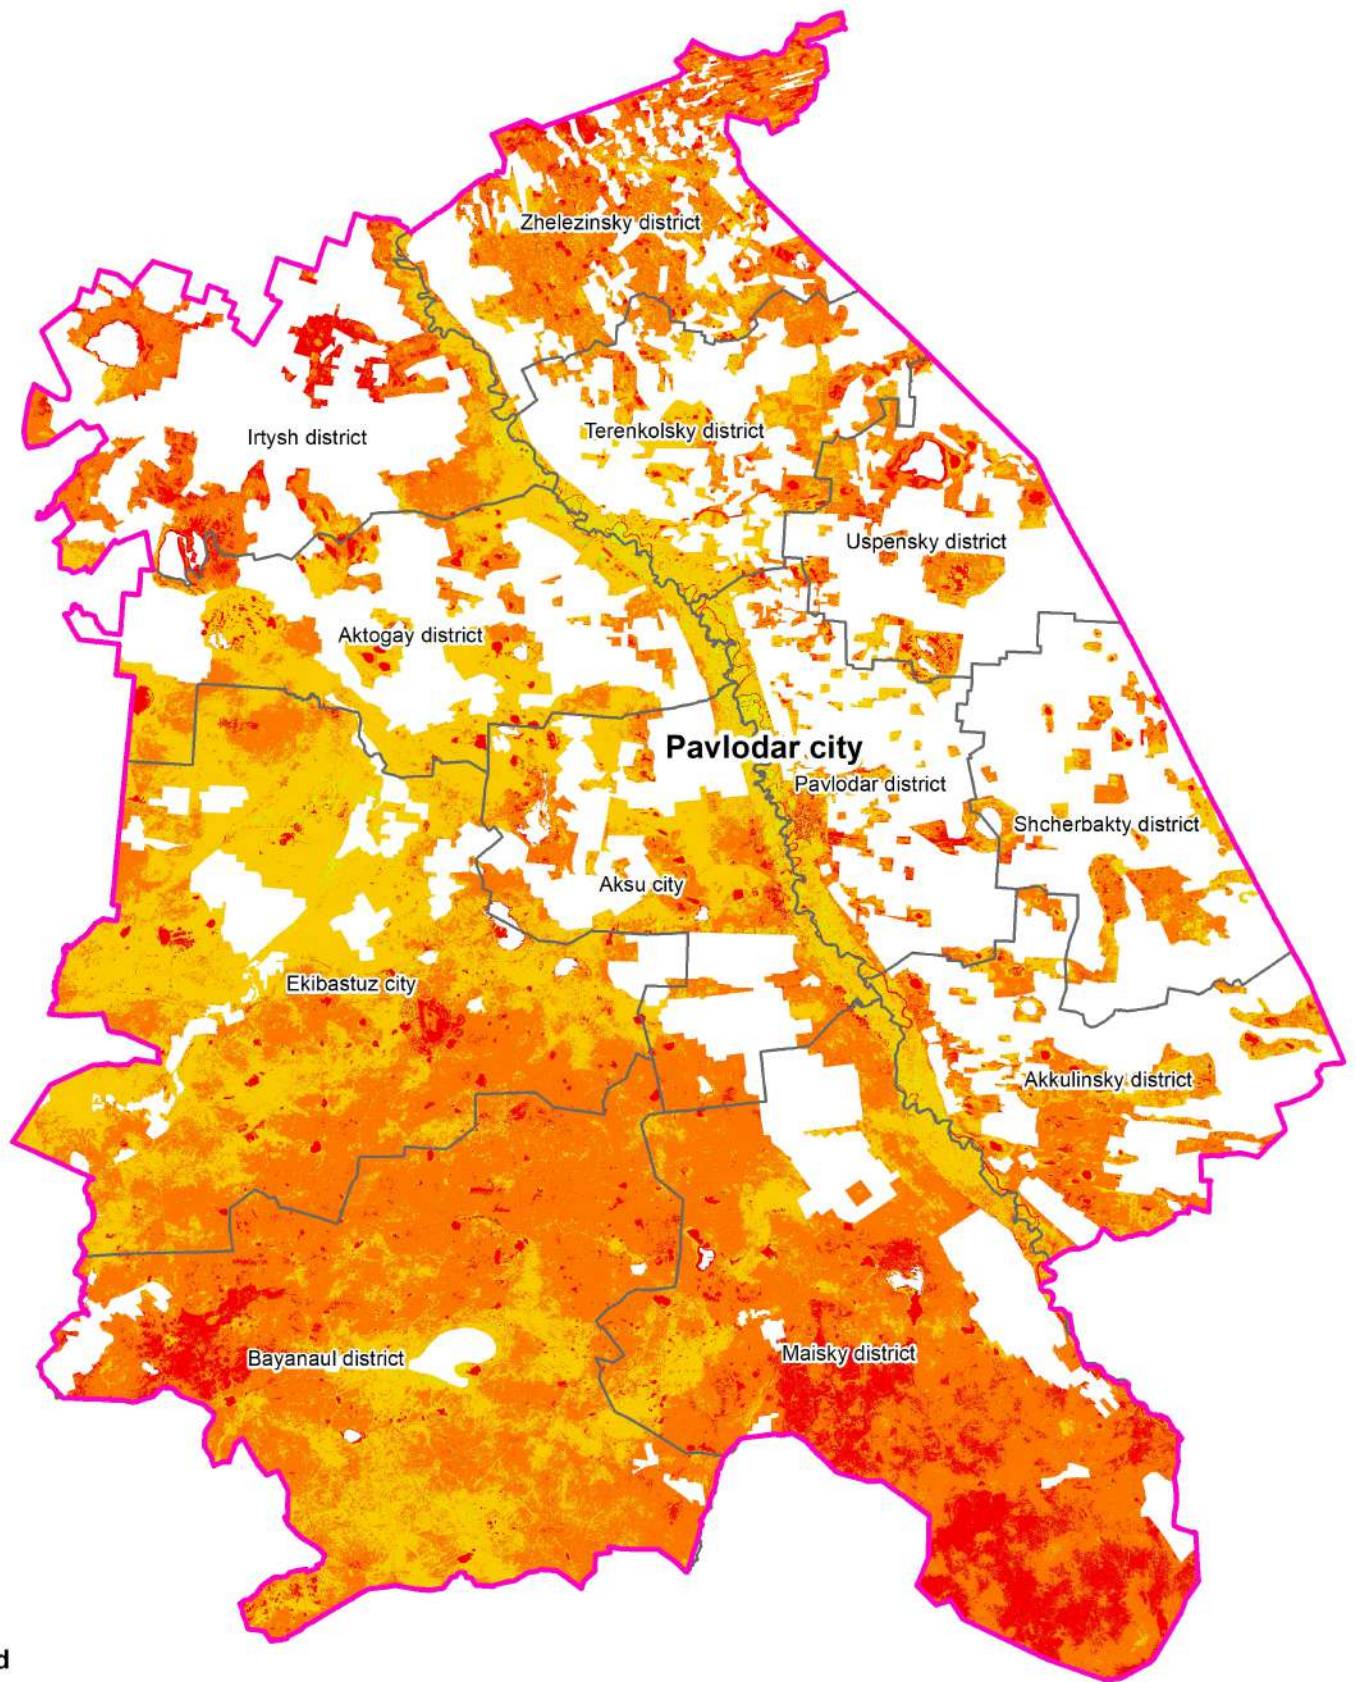

Map of the rangelands condition of the Pavlodar region of the RK in the autumn season of 2022 based on ERS data

Legend

-  no vegetation
-  very bad
-  bad
-  moderate
-  good

Scale 1:2 250 000