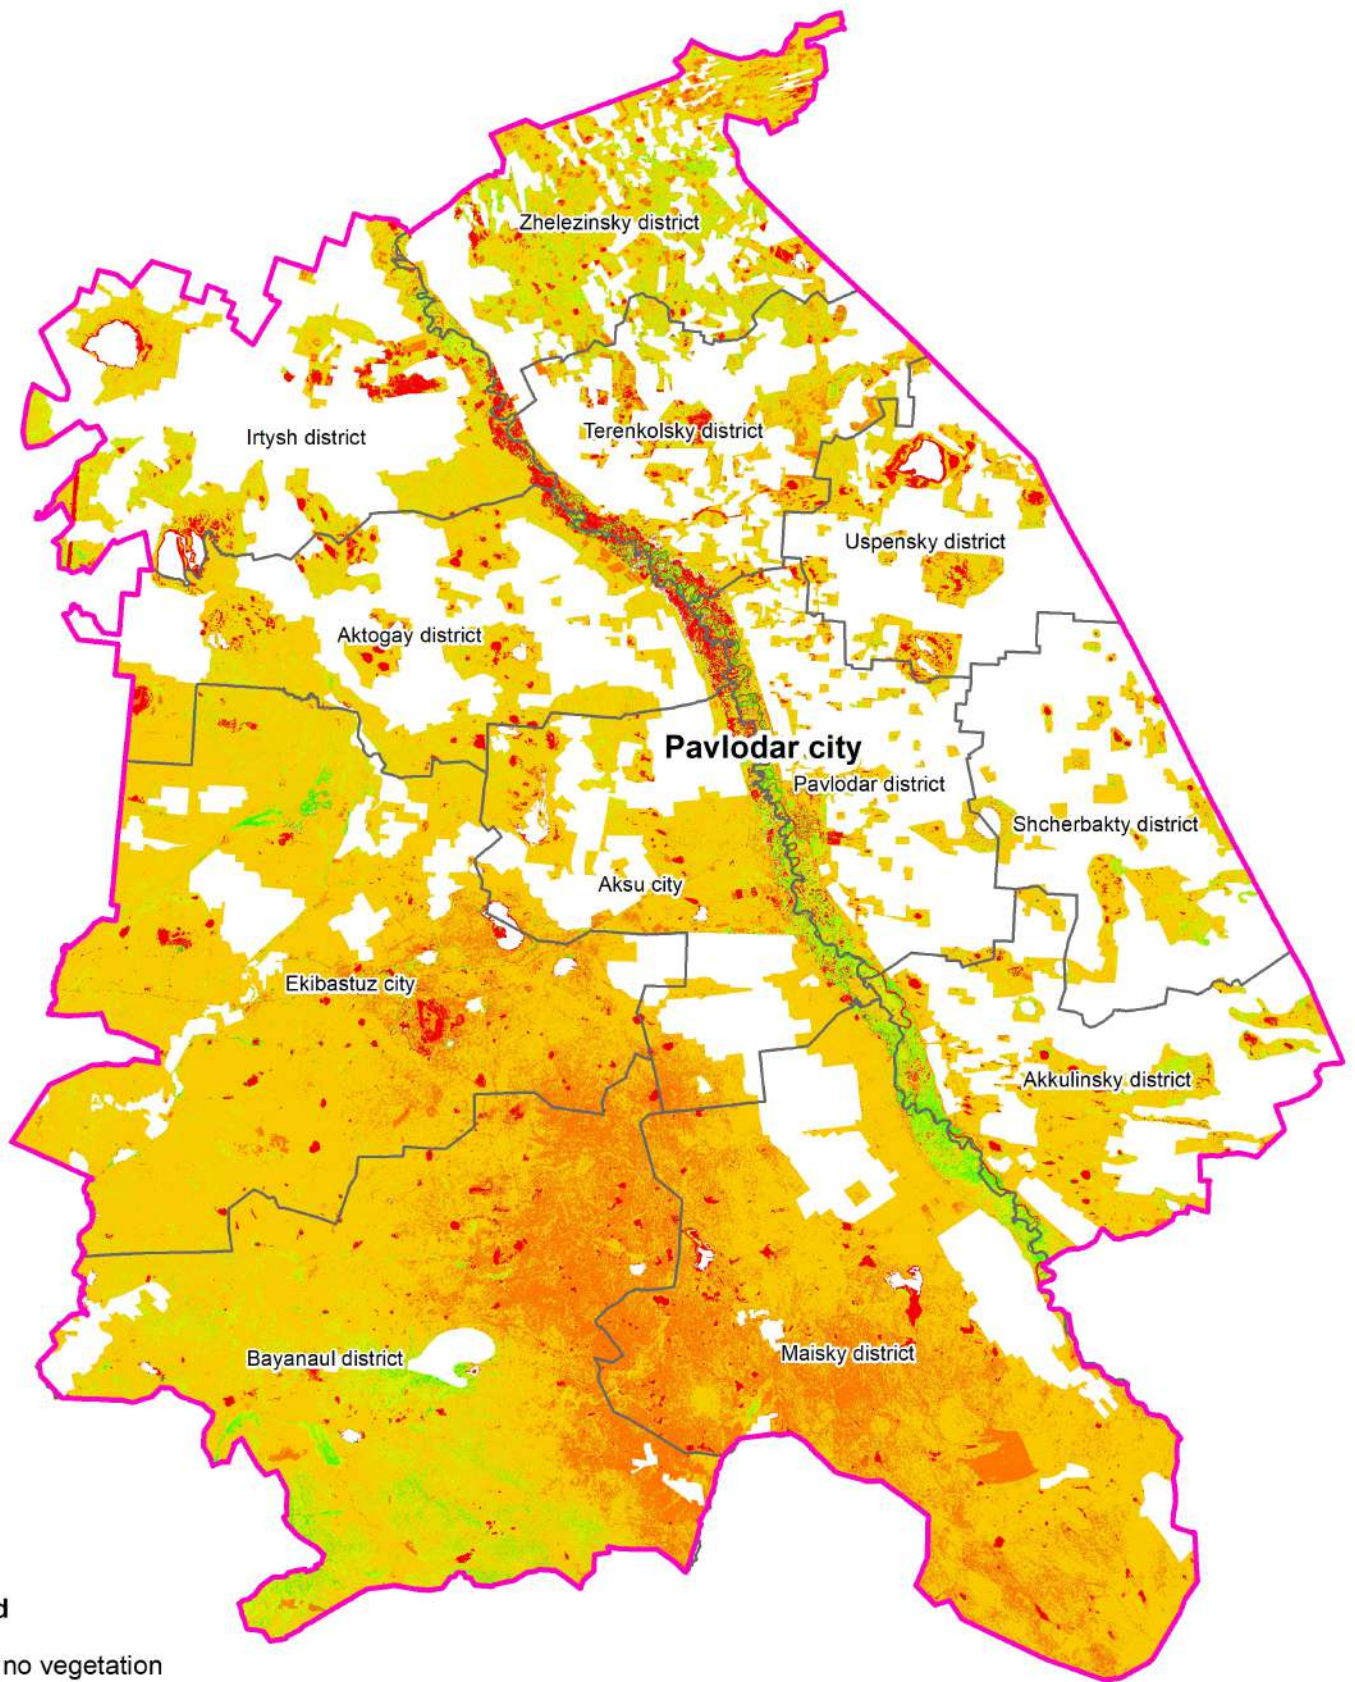

Map of the rangelands condition of the Pavlodar region of the RK in the spring season of 2021 based on ERS data

Legend

-  no vegetation
-  very bad
-  bad
-  moderate
-  good
-  very good

Scale 1:2 250 000