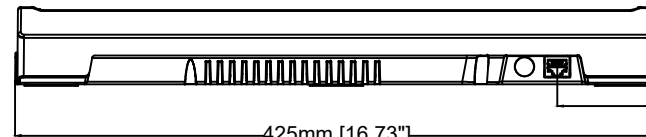

52mm [2.05"]

425mm [16.73"]

67mm [2.62"]

128mm [5.05"]

AXIS W701 Docking Station 8-bay

Revision	v.01	Revision date	2020-02-17
Paper size	A4	Release date	2020-02-17
Created by	JSK	Scale	1:5