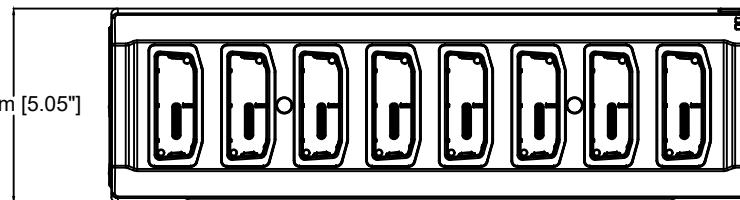

52mm [2.05"]

425mm [16.73"]

67mm [2.62"]

128mm [5.05"]

AXIS W701 Docking Station 8-bay

Revision	v.01	Revision date	2020-02-17
Paper size	A4	Release date	2020-02-17
Created by	JSK	Scale	1:5