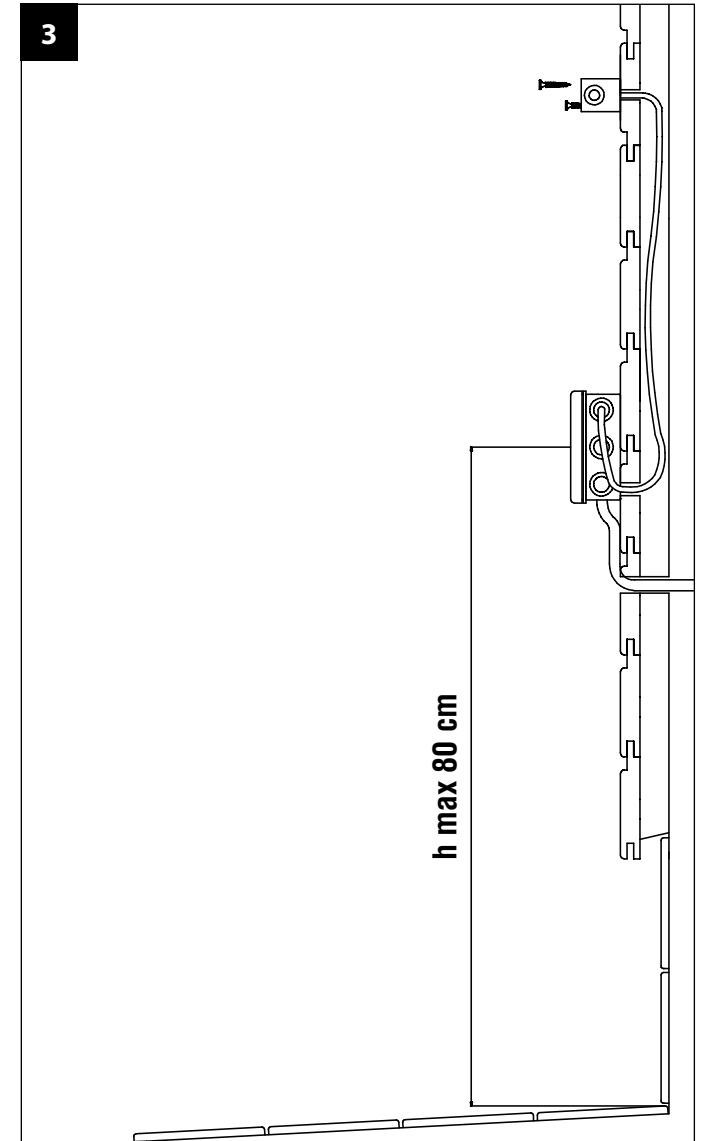

3

IP55 — CE EAC T_a + 125 C

Caritti

Subject to change.