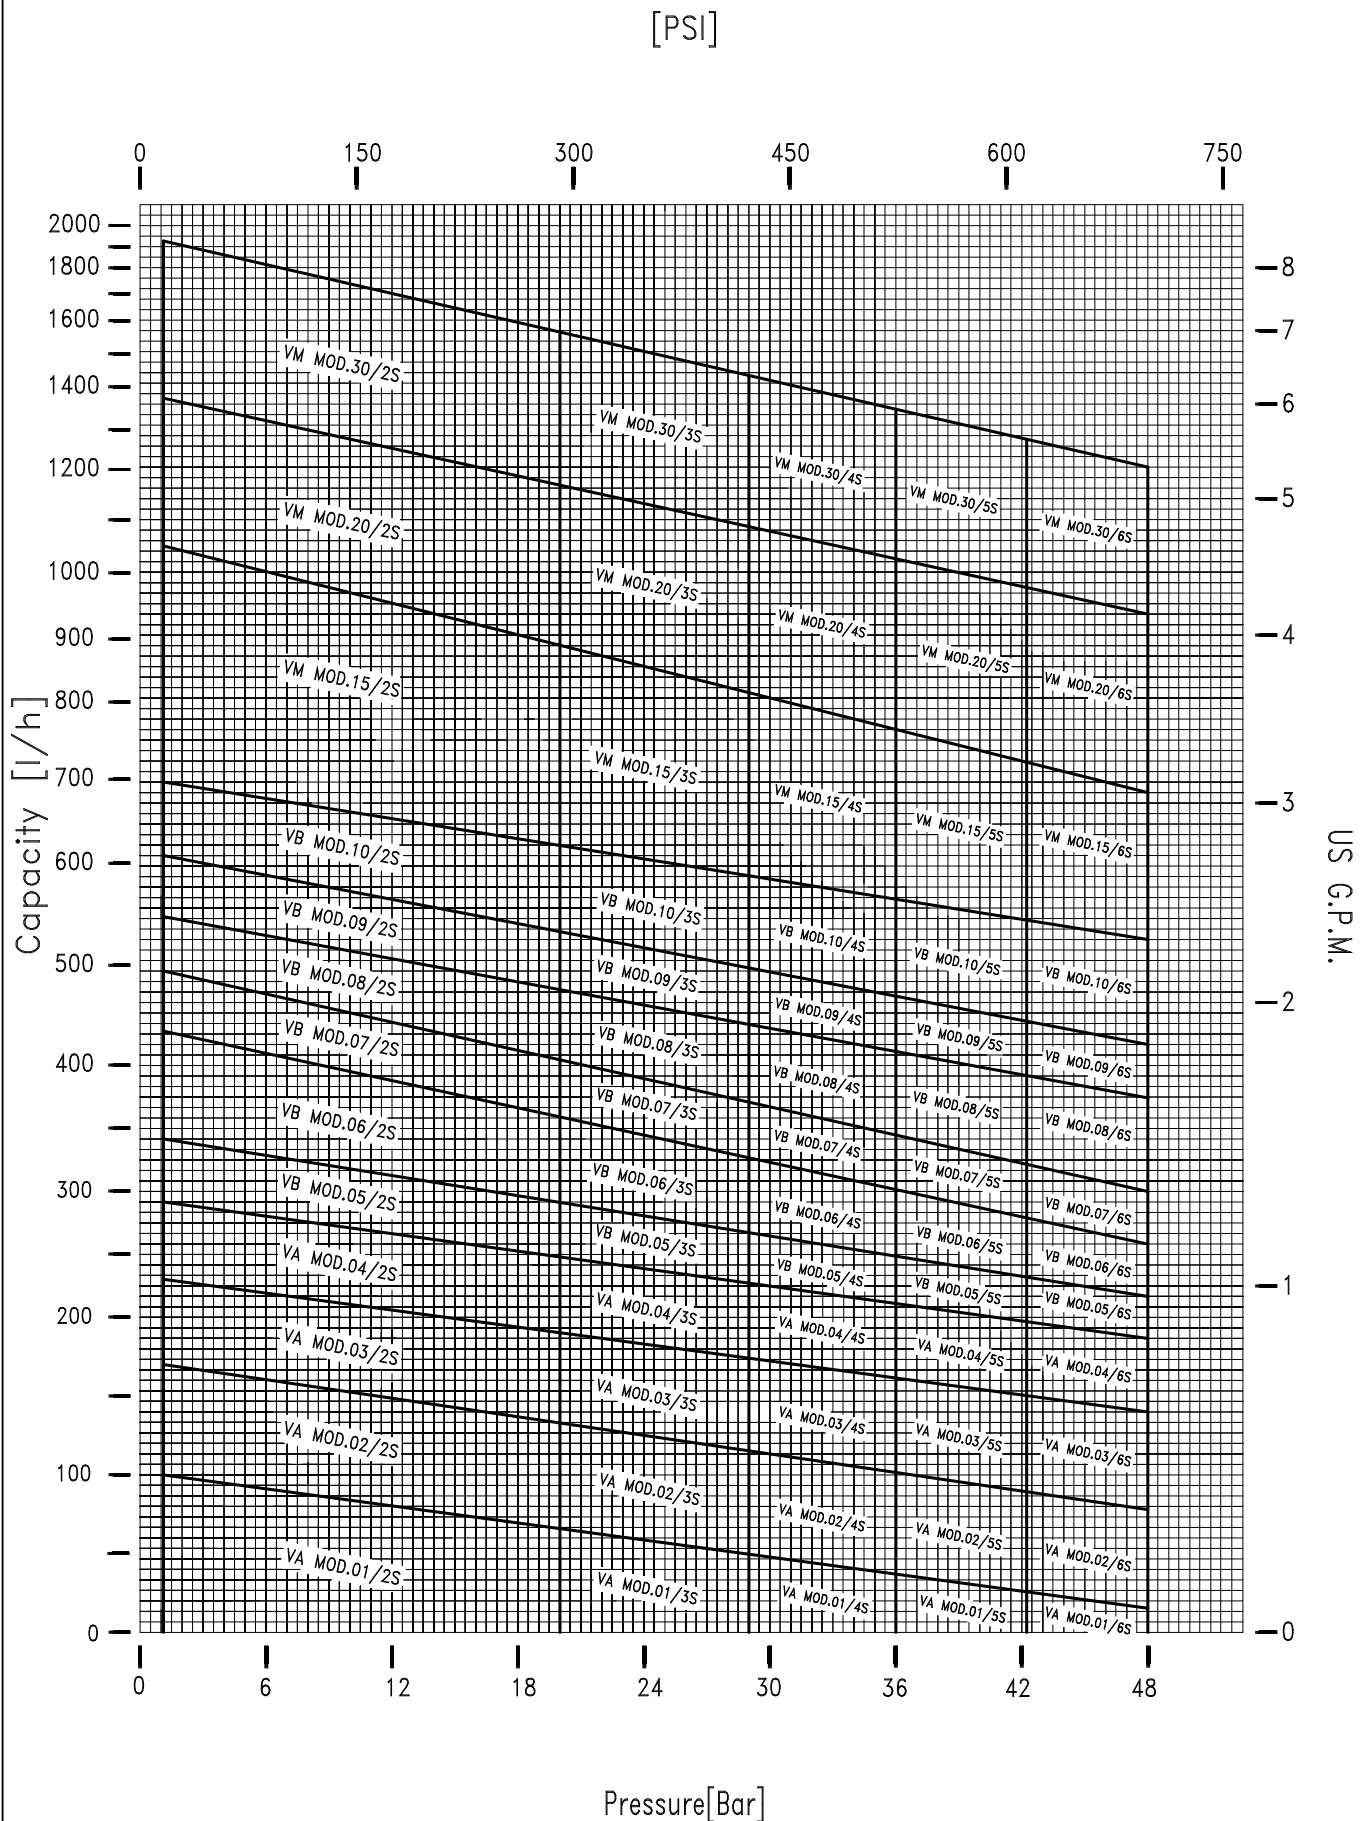

For Reference Only	
Curve N°: 11075	950 RPM

For Reference Only

Curve N°: 11103

1150 RPM