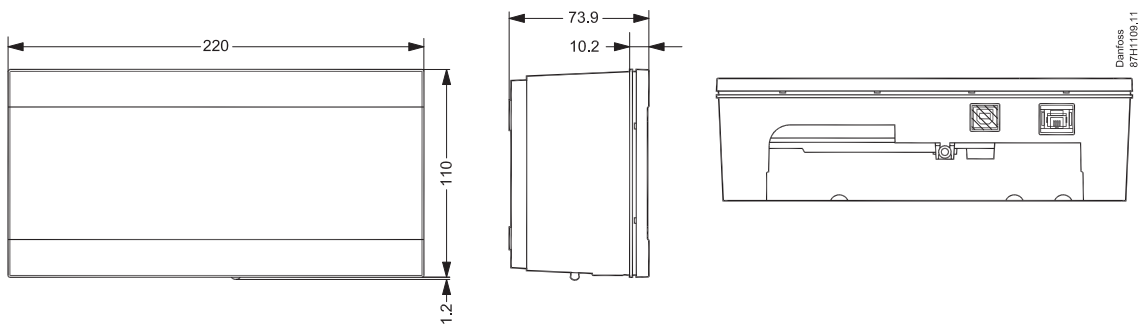

Installation Guide

ECL Comfort 210 / 210B

ECL Comfort 210 (code no. 087H3020)

ECL Comfort 210B (code no. 087H3030)

Installation Guide, ECL Comfort 210 / 210B

24 V a.c. / 230 V a.c. safety thermostat

- ? **ECL Comfort 210 / 210B: www.heating.danfoss.com**
- ? **<https://www.youtube.com/user/DanfossHeating>**
-> Playlists -> How-to Videos -> District Energy installation videos