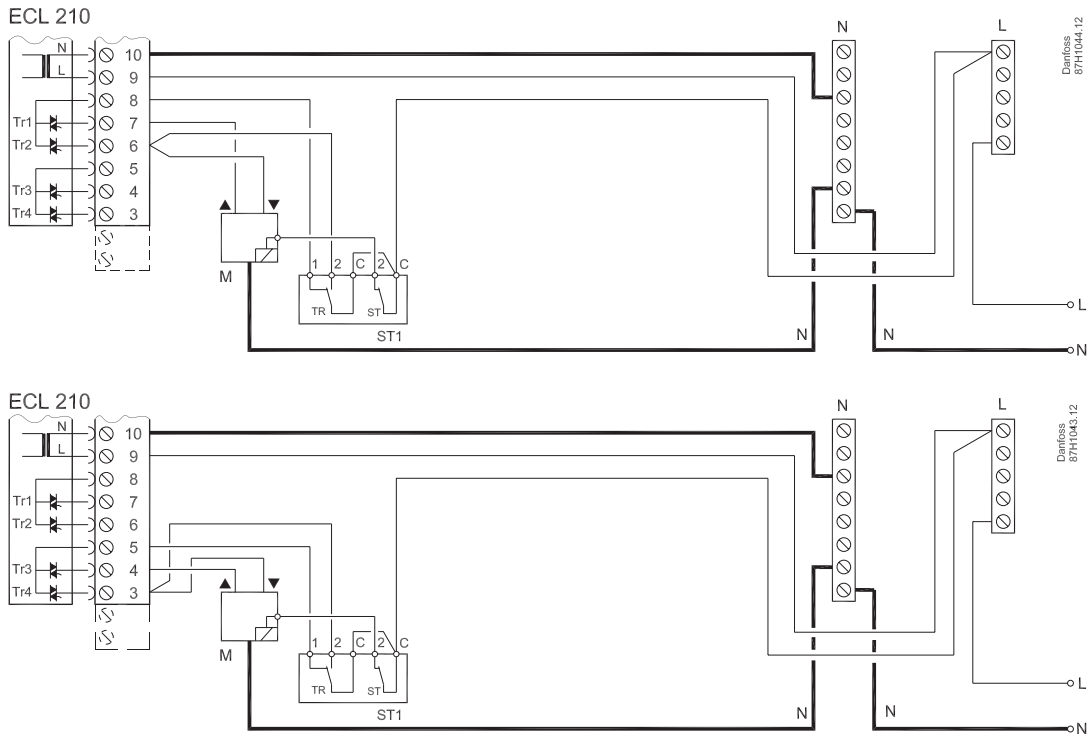

Installation Guide

ECL Comfort 210 / 210B

ECL Comfort 210 (code no. 087H3020)

ECL Comfort 210B (code no. 087H3030)

Installation Guide, ECL Comfort 210 / 210B

24 V a.c. / 230 V a.c. safety thermostat

- ? **ECL Comfort 210 / 210B: www.heating.danfoss.com**
- ? **<https://www.youtube.com/user/DanfossHeating>**
-> Playlists -> How-to Videos -> District Energy installation videos