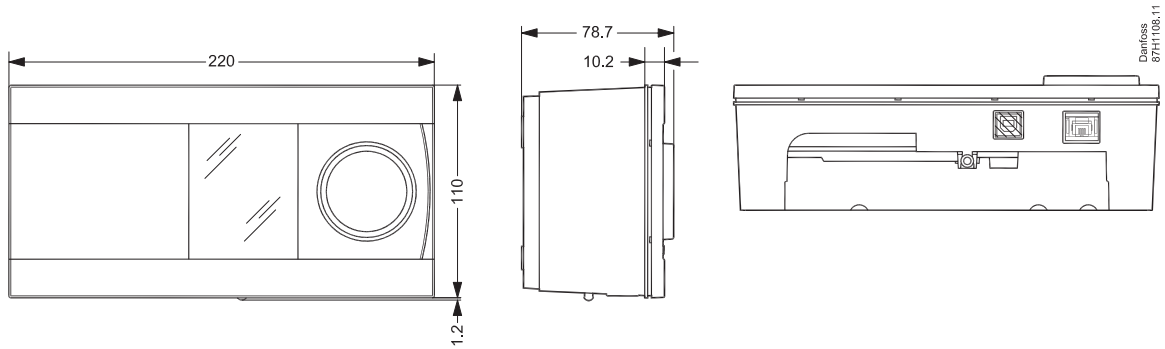

Installation Guide

ECL Comfort 210 / 210B

ECL Comfort 210 (code no. 087H3020)

ECL Comfort 210B (code no. 087H3030)

Installation Guide, ECL Comfort 210 / 210B

24 V a.c. / 230 V a.c. safety thermostat

- ? **ECL Comfort 210 / 210B: www.heating.danfoss.com**
- ? **<https://www.youtube.com/user/DanfossHeating>**
-> Playlists -> How-to Videos -> District Energy installation videos