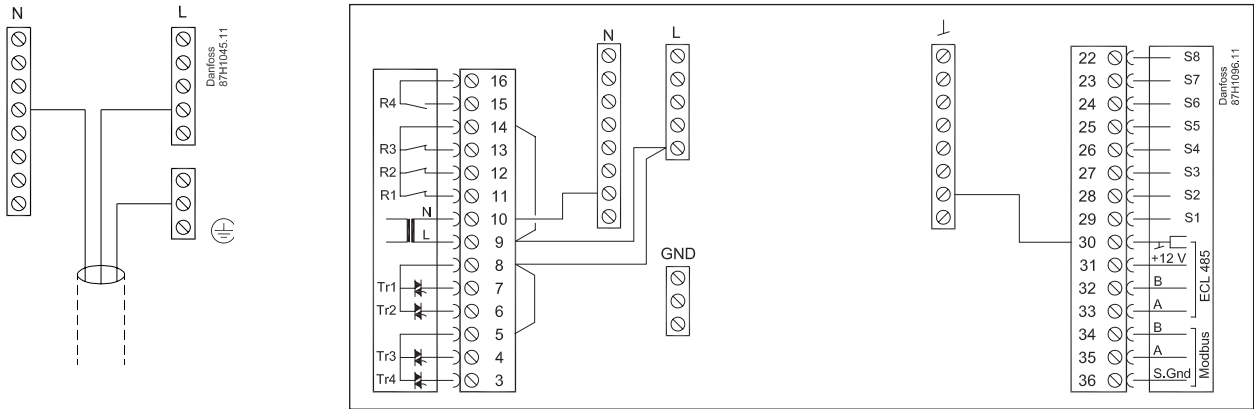

Installation Guide

ECL Comfort 210 / 210B

ECL Comfort 210 (code no. 087H3020)

ECL Comfort 210B (code no. 087H3030)

Installation Guide, ECL Comfort 210 / 210B

24 V a.c. / 230 V a.c. safety thermostat

- ? **ECL Comfort 210 / 210B: www.heating.danfoss.com**
- ? **<https://www.youtube.com/user/DanfossHeating>**
-> Playlists -> How-to Videos -> District Energy installation videos