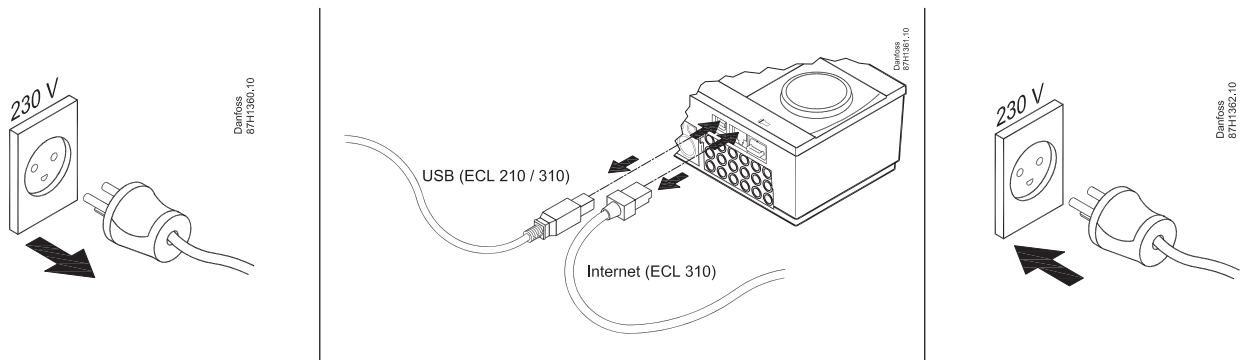

Installation Guide

ECL Comfort 210 / 210B

ECL Comfort 210 (code no. 087H3020)

ECL Comfort 210B (code no. 087H3030)

Installation Guide, ECL Comfort 210 / 210B

24 V a.c. / 230 V a.c. safety thermostat

- ? **ECL Comfort 210 / 210B: www.heating.danfoss.com**
- ? **<https://www.youtube.com/user/DanfossHeating>**
-> Playlists -> How-to Videos -> District Energy installation videos