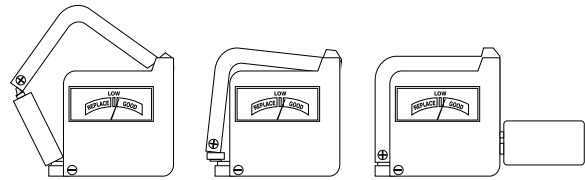

Main Features

- The three-color scale and pointer make it easy to quickly view the battery's voltage level
- Capable of testing most 1.5V and 9V batteries
- Rotatable Test Arm easily adapts to fit different battery types
- Portable