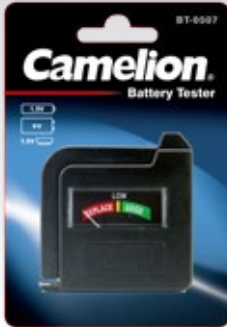

Battery Testers

Camelion Batteries Testers are capable of testing a wide range of batteries and provide a fast indication of the battery's status.