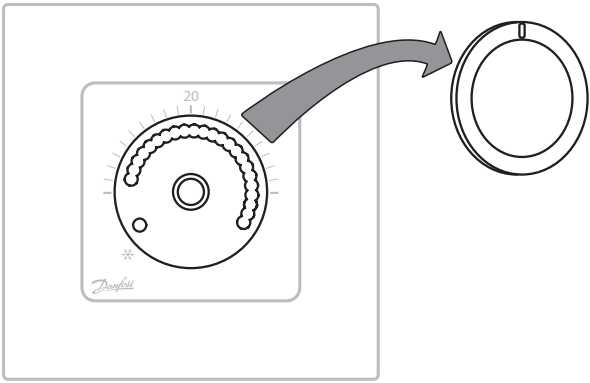

7.

8.

9.

10.

❄ = 5°C

13658 000 00 Manual Installation WRT Dial 230 F86 OW

ENGINEERING
TOMORROW

Installation & User Guide