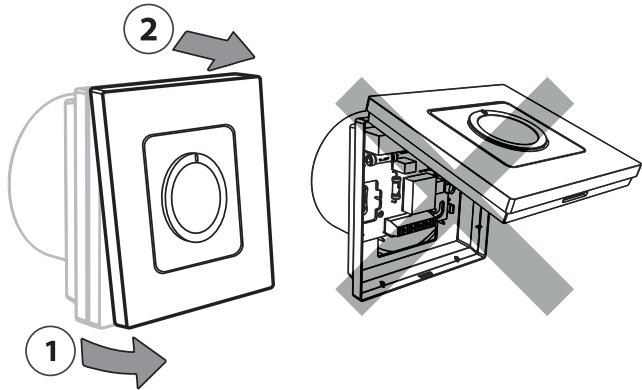

7.

8.

9.

10.

❄ = 5°C

13658 000 00 Manual Installation WRT Dial 230 F86 OW

ENGINEERING
TOMORROW

Installation & User Guide

Danfoss *Icon*™ Dial Room Thermostat

VICUY10F/088N3653

www.icon.danfoss.com