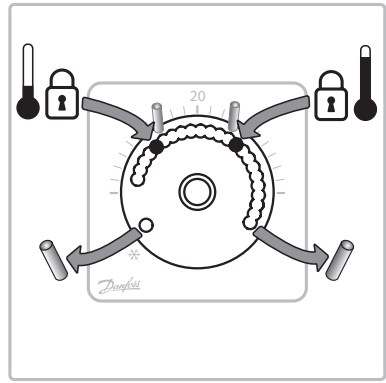

7.

8.

9.

10.

❄ = 5°C

13658 000 00 Manual Installation WRT Dial 230 F86 OW

ENGINEERING
TOMORROW

Installation & User Guide