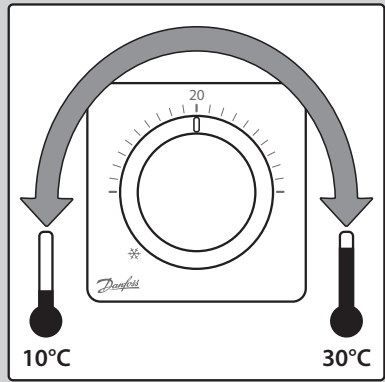

7.

8.

9.

10.

❄ = 5°C

13658 000 00 Manual Installation WRT Dial 230 F86 OW

ENGINEERING
TOMORROW

Installation & User Guide