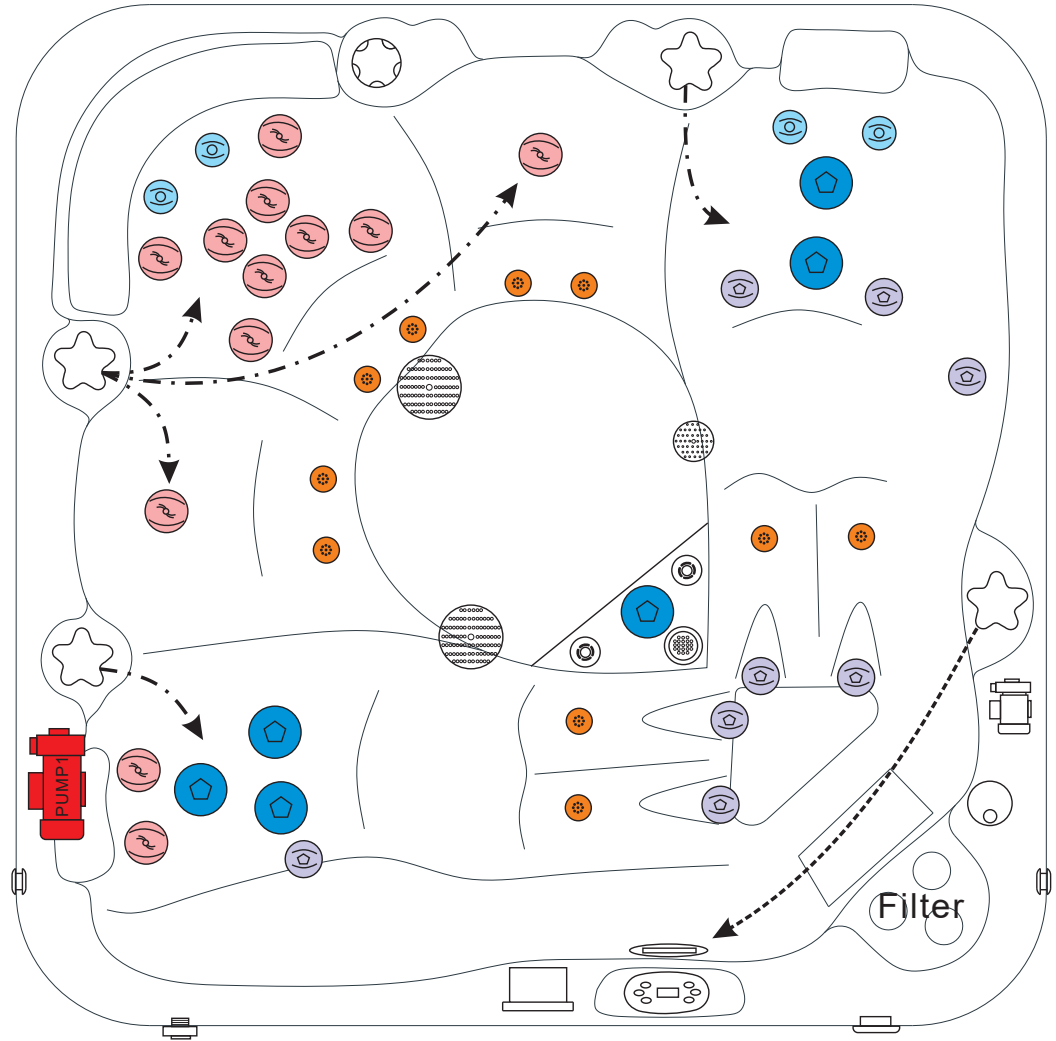

WATER SYSTEM

Total jets.....	40
Water Jets, Stainless Steel.....	30
Air Injector Jets.....	10
Air Control Valve.....	4
Filters / Surface.....	(2) 50 Square Feet
Top Access Skim Filter.....	High-Volume Vortex Skimmer
Floor Drain.....	1
External Drain.....	1
Hi Flow Suctions.....	2
5" Massage Jets, Directional, Rotational and Pulsational.....	5
3" Rotational Jets.....	12
2" Directional Jets.....	12
Ozone Jets.....	1

PUMP INFORMATION

Massage Pump 1: LX LP300.....	2.2 kw
Filtration Pump: LX WTC50M.....	250w
Air Pump: LX AP300.....	300w

ELECTRICAL SYSTEM

Voltage.....	230/380 V
Amperage.....	16A-230V/2x16A-230V
Full Flow Electric Heater.....	3 kw
Control System.....	Balboa GS510DZ
Light (18 x Multi Color LED).....	Standard
Electronic Topside Control.....	Balboa VL801D

passion
spas | love your senses

RELAX

PASSION SPAS PURE COLLECTION

POWER SUPPLY
1x 16A/230V or
2x 16A/230V

	Clusterjet 150293	8pcs		Air Pump	150827		Controller & Heater 151103
	Clusterjet 151322	4pcs		Air Control	150520		Drainage 150511
	Mini Jet 150126	12pcs		Aromatherapy	150560		WTC50 Circ. Pump 150817
	Power Jet 150155	6pcs		Pillow	150403		LP300 Mass. Pump 150818
	Blowerjet 150561	10pcs		Corner Pillow	150387		VL801D Display 151075
	Spa Light 150766	1pc		Skimmer Front Filter 6ch-940	150928 151140		
	Suction 150516	1pc					
	Suction 150517	2pcs					