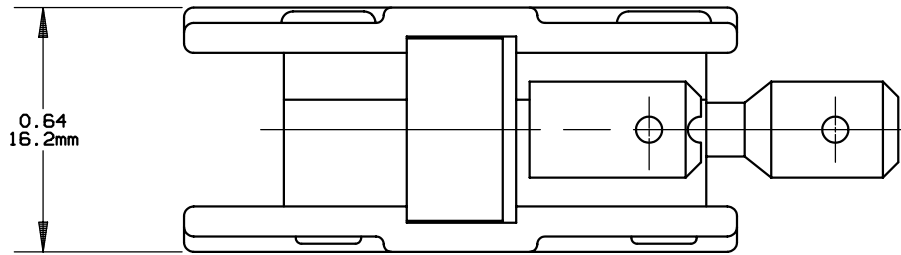

REV	DATE	ECO	DESCRIPTION	BY	CK	APP
B	10/29/07	NA	UPDATED FORMAT: REDRAWN. WAS ON 18153 REV A	GDR	NA	NA

MERSEN USA NEWBURYPORT-MA, LLC
374 MERRIMAC STREET
NEWBURYPORT, MA 01950

PRODUCT MANAGER

DESIGN ENGINEER

SIGN:
DATE:

SIGN:
DATE:

AOS-Q

ADD-ON SWITCH(SPDT)

16A 250VAC

OUTLINE DIMENSIONS
NOT TO BE USED FOR PRODUCTION

18153