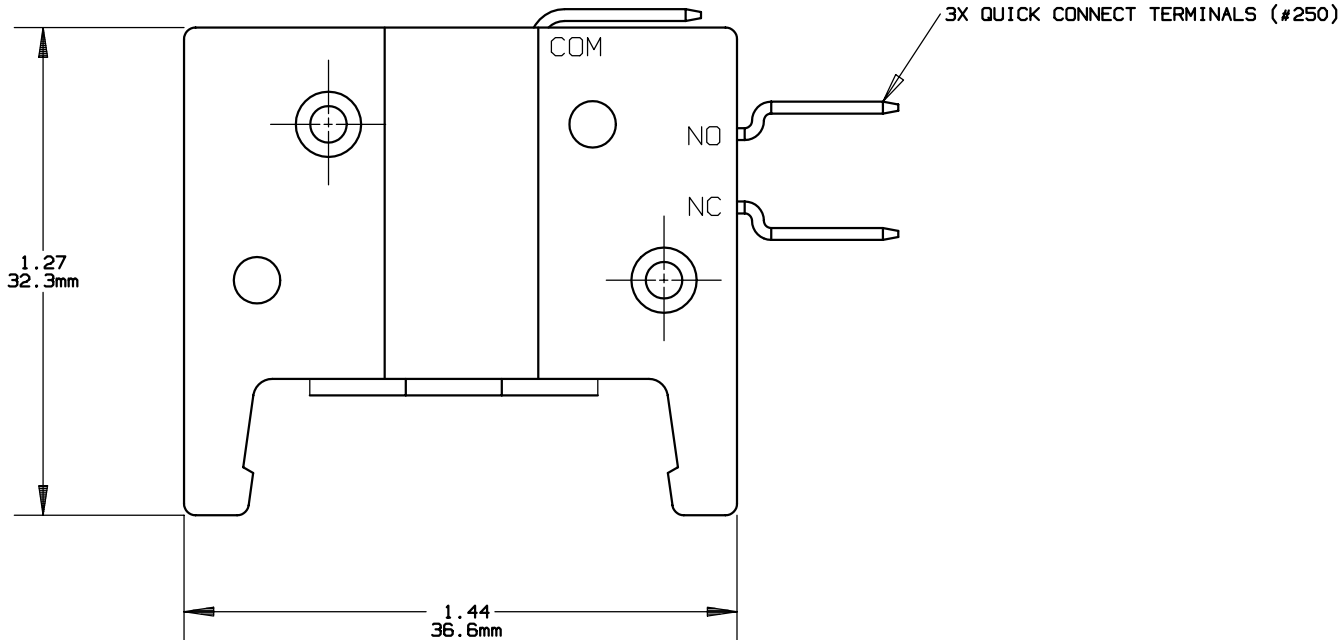

REV	DATE	ECO	DESCRIPTION	BY	CK	APP
B	10/29/07	NA	UPDATED FORMAT: REDRAWN. WAS ON 18153 REV A	GDR	NA	NA

MERSEN USA NEWBURYPORT-MA, LLC
374 MERRIMAC STREET
NEWBURYPORT, MA 01950

PRODUCT MANAGER

DESIGN ENGINEER

SIGN:
DATE:

SIGN:
DATE:

AOS-Q

ADD-ON SWITCH(SPDT)

16A 250VAC

OUTLINE DIMENSIONS
NOT TO BE USED FOR PRODUCTION

18153