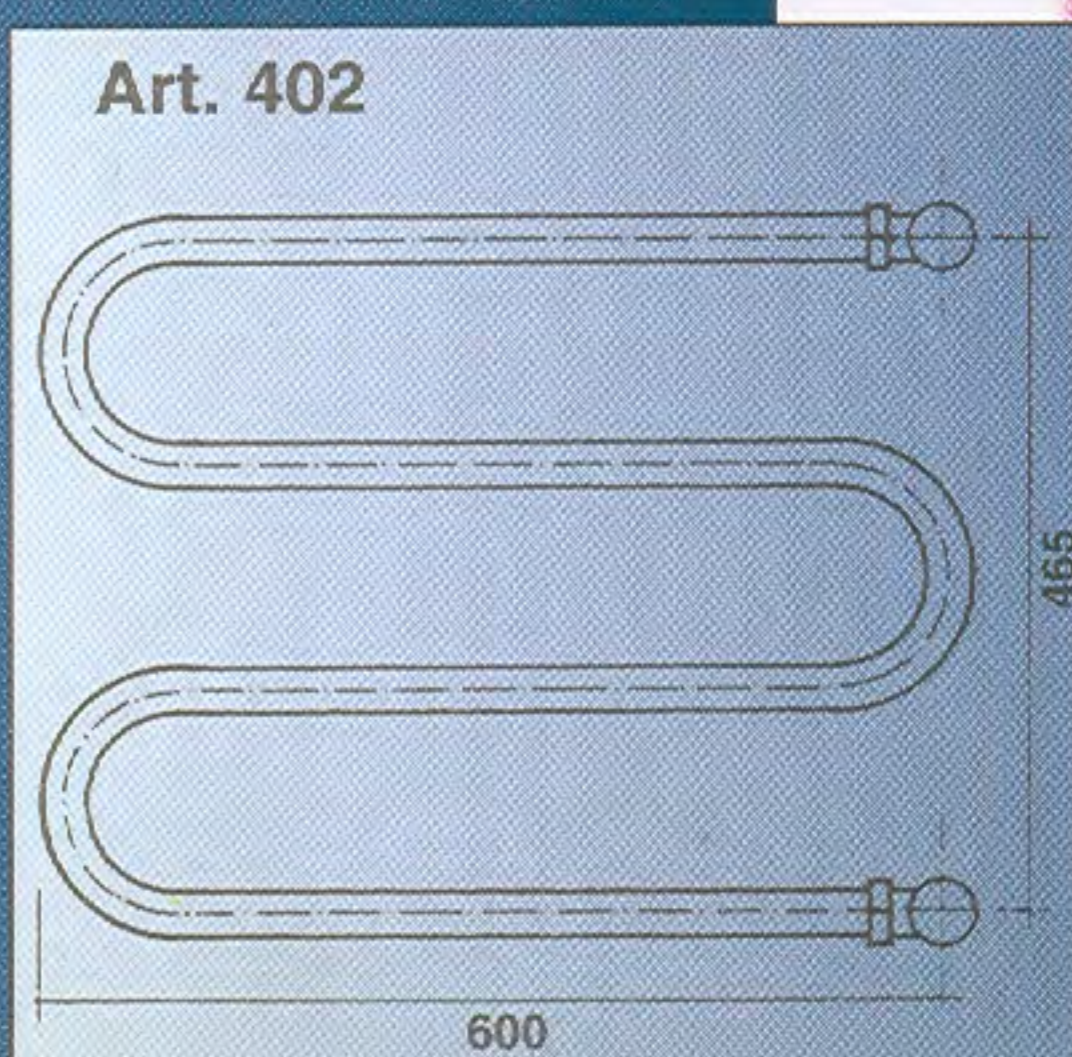

L'anti - Brivido The Chill-Cheater

HEATED TOWEL RAIL
TO BE CONNECTED TO THE HEATING SYSTEM

Art. 449

- Maniglia esagonale a richiesta.
- Hexagonal handle on request.

Art. 400

- Scaldasalviette girevole, in ottone; rubinetti M da 1/2"; interasse per attacchi a muro: 585 mm.
- Hinged brass heated towel rail; 1/2" M taps; distance between hole centres for wall mounting: 585 mm.

Art. 402

- Scaldasalviette fisso, in ottone; interasse per attacchi a muro: 465 mm.
- Fixed brass heated towel rail; distance between hole centres for wall mounting: 465 mm.

MARGAROLI S.r.l.
via per Arona, 29
28024 GOZZANO (NO) ITALY
Tel. ++ 39 0322-94.323 r.a.
Fax. ++ 39 0322-956.517
www.margaroli.com
E-mail: info@margaroli.com