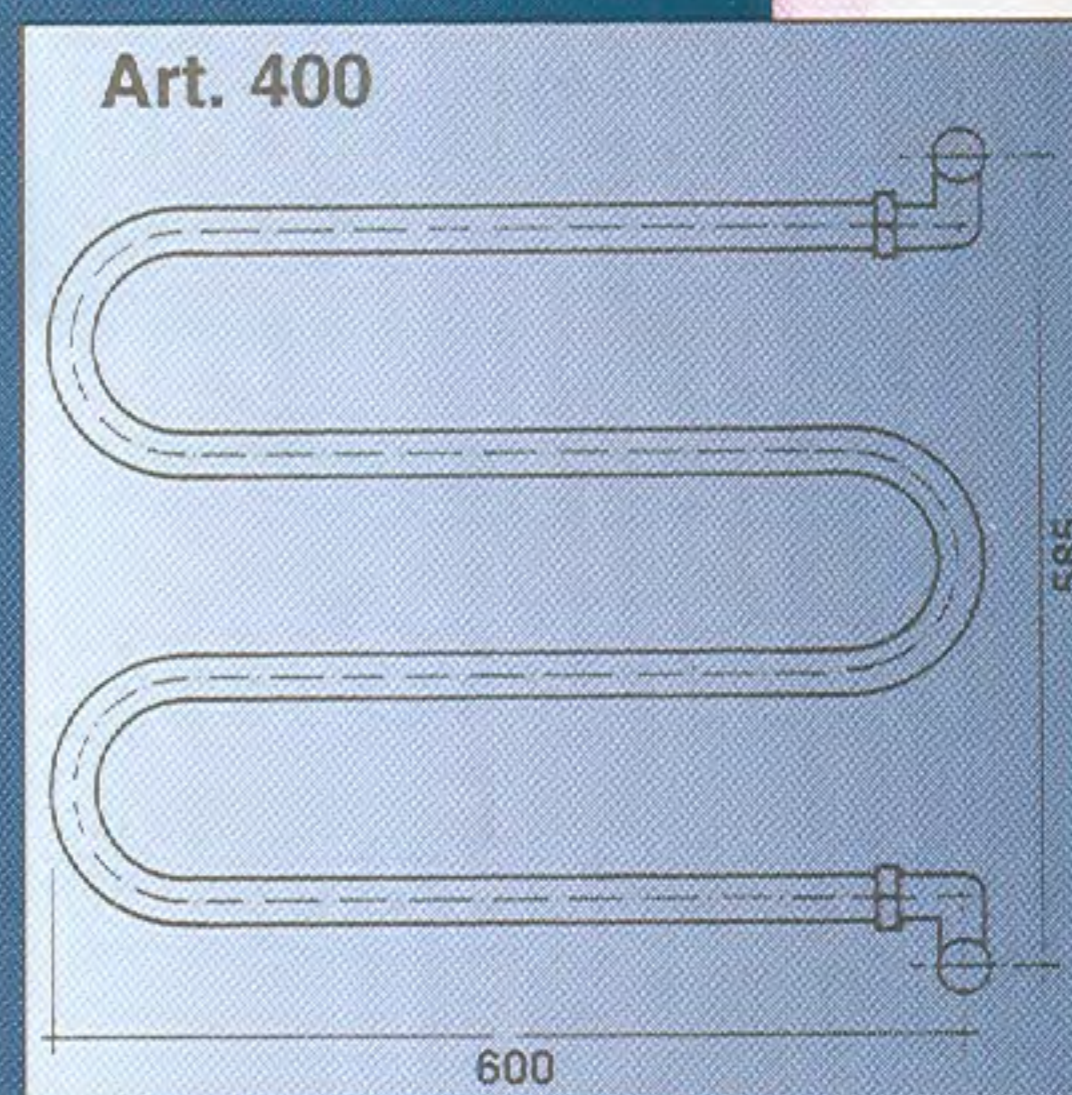

L'anti - Brivido The Chill-Cheater

HEATED TOWEL RAIL
TO BE CONNECTED TO THE HEATING SYSTEM

Art. 449

- Maniglia esagonale a richiesta.
- Hexagonal handle on request.

Art. 400

- Scaldasalviette girevole, in ottone; rubinetti M da 1/2"; interasse per attacchi a muro: 585 mm.
- Hinged brass heated towel rail; 1/2" M taps; distance between hole centres for wall mounting: 585 mm.

Art. 402

- Scaldasalviette fisso, in ottone; interasse per attacchi a muro: 465 mm.
- Fixed brass heated towel rail; distance between hole centres for wall mounting: 465 mm.

MARGAROLI S.r.l.
via per Arona, 29
28024 GOZZANO (NO) ITALY
Tel. ++ 39 0322-94.323 r.a.
Fax. ++ 39 0322-956.517
www.margaroli.com
E-mail: info@margaroli.com