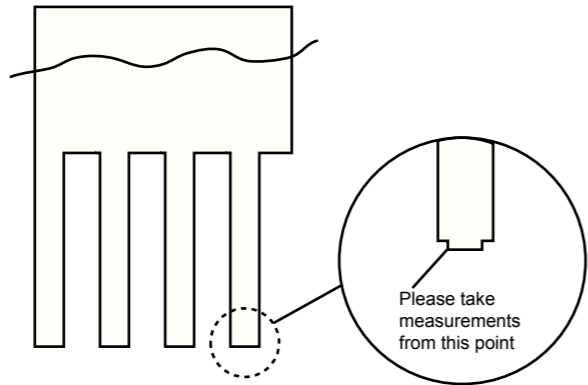

6600000474
 Helvetica bold cond. 3mm

6600001468
 Helvetica medium 5/2.5mm

COLOUR REFERENCE

HYDRAULIC END PANEL

COLUMN END PANEL

NOZZLE PANEL DETAILS

PI STICKER (145 x 300) - HELVETICA MEDIUM CYRILLIC - 25mm
 RDL STICKER (7.5mm Dia) - HELVETICA MEDIUM CYRILLIC.

PRODUCT INDICATION STICKERS & ROUNDEL STICKERS (Detailed right. Not to scale)

GRADE	TEXT COLOUR	BACKGROUND COLOUR	PI Part No.	Rdl Part No.
80U	BLACK RAL9005	YELLOW RAL1021	6650005771	6600001689
92U	WHITE RAL9010	GREEN RAL6001	6600001624	6600001625
95U	BLACK RAL9005	RED RAL3002	6650013433	6650013434
96U	WHITE RAL9010	RED RAL3002	6650005774	6650008127
98U	WHITE RAL9010	BLUE RAL5010	6650008037	6650008128
DIESEL	WHITE RAL9010	BLACK RAL9005	6600001338	6600001035
DIESEL E	WHITE RAL9010	BLACK RAL9005	6650017727	6650017728