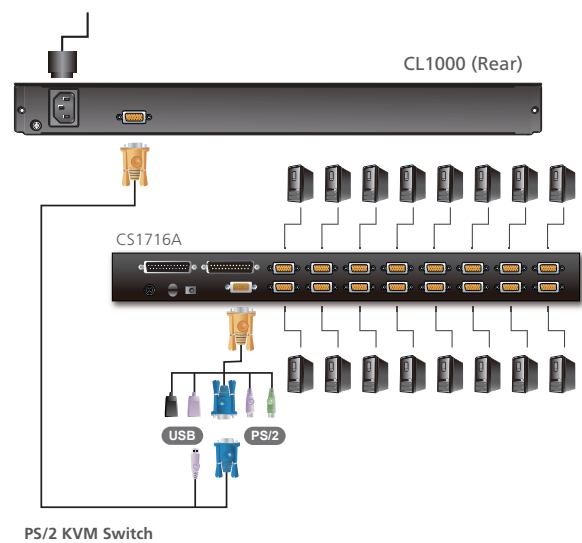

# CL1000 (CL1000M: 17" LCD)

## Slideaway™ LCD Console

- The CL1000 is a LCD KVM console that serves as the front-end for standard KVM switches. The CL1000 features an integrated 17" LCD panel, full keyboard, and touchpad in a 1U, rack-mountable, Slideaway™ housing. Users who already have a switch can take advantage of the space saving and efficiency benefits of the CL1000 LCD KVM console without the unnecessary expense of having to purchase a KVM switch.

### Features

- Integrated KVM console with 17" LCD monitor – in a Slideaway™ housing
- LCD module rotates up to 115 degrees for a more comfortable viewing angle
- Slideaway™ housing is less than 1U – with top and bottom clearance for smooth operation in a 1U high system rack
- Compatible with most PS/2 KVM Switches
- Internal power built in
- Adjustable depth to fit within a rack
- High video resolution: Up to 1280 x 1024 @75Hz Supports DDC, DDC2, DDC2B
- DDC emulation – VGA settings of every connected computer are automatically adjusted for optimal output to the LCD monitor
- Keyboard Language support: English(US); English(UK); German; German(Swiss); French; Spanish; Traditional Chinese; Japanese; Korean; Swedish; Italian; Russian; Hungarian
- Improved design – single person installation (optional)

### Specification

Function		CL1000
Connectors	KVM Ports	Keyboard / Video / Mouse
	Power	1 x SPHD Female (Yellow)
Switches	LCD Adjustment	1 x 3-prong AC Socket
	Reset	4 x Pushbutton
	Power	1 x Semi-recessed Pushbutton
LEDs	Power	1 x Rocker
	Num Lock	1 (Dark Green)
	Caps Lock	1 (Green)
	Scroll Lock	1 (Green)
Emulation	Keyboard / Mouse	PS/2
Video	17" LCD	1280 x 1024; DDC2B
V/P Rating		100 - 240 VAC; 50/60 Hz; 1A
Power Consumption	17" LCD	120V, 27W / 230V, 35W
Environment	Operating Temp.	0-40°C
	Storage Temp.	-20-60°C
	Humidity	0-80% RH, Non-condensing
Physical Properties	Housing	Metal+Plastic
	Weight	17" LCD
	Dimensions ( D x W x H )	12.30 kg
		53.83 x 48.00 x 4.40 cm