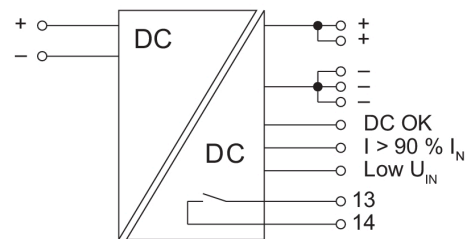

Символ коммутации