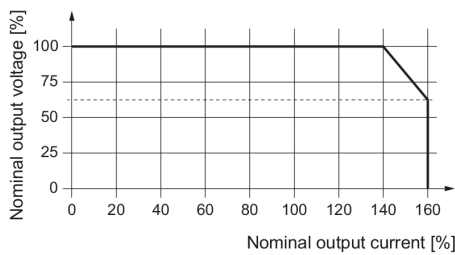

Вольт-амперная характеристика