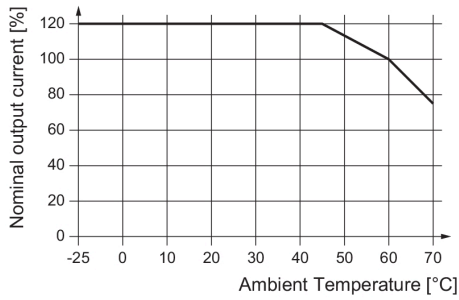

Изображения

Кривая ухудшения характеристик

Event	LED (Gr/Ye/Rd)	LED (Ye)	Transistor status outputs			Status relay
			DC OK	I > 90% I _N	Low U _{IN}	
U _{IN} < 14 V	OFF	ON	Low	Low	Low	OFF
U _{IN} = 14...19.2 V *1)	I < 90% I _N	Gr	ON	High	Low	ON
	I > 90% I _N	Ye	ON	High	High	ON
	U < 20.4 V	Rd	ON	Low	Low	OFF
U _{IN} > 19.2 V	I < 90% I _N	Gr	OFF	High	Low	ON
	I > 90% I _N	Ye	OFF	High	High	ON
	U < 20.4 V	Rd	OFF	Low	Low	OFF